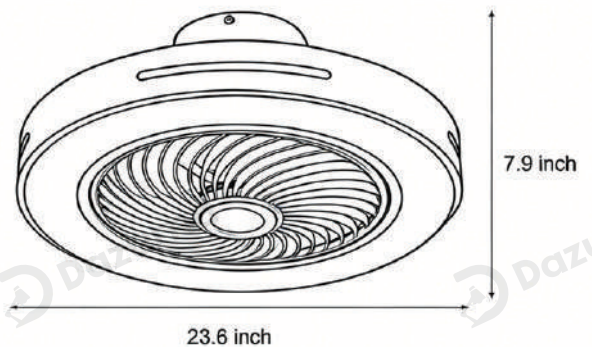

· Product Details

Material	Iron
----------	------

· Core Specifications

Length	7.9 inches
Width	19.7 inches
Depth	19.7 inches

· Basic Product Information

Product Model

LI001457-08B

Product Type

· Core Specifications

Length 7.9 inches

Width 23.6 inches

Depth 23.6 inches

· Basic Product Information

Product Model

LI001457-09B

Product Type

· Core Specifications

Length 7.9 inches

Width 23.6 inches

Depth 23.6 inches

· Basic Product Information

Product Model

L1001457-10B

Product Type

· Product Details

Material	Iron
----------	------

· Core Specifications

Length	7.9 inches
Width	23.6 inches
Depth	23.6 inches

· Basic Product Information

Product Model

LI001457-12B

Product Type