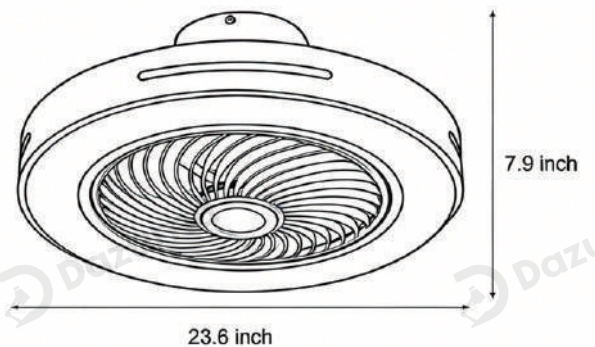

· Product Details

Material	Iron
----------	------

· Core Specifications

Length	7.9 inches
Width	19.7 inches
Depth	19.7 inches

· Basic Product Information

Product Model

LI001457-08B

Product Type

· Core Specifications

Length 7.9 inches

Width 23.6 inches

Depth 23.6 inches

· Basic Product Information

Product Model

L1001457-10B

Product Type

· Core Specifications

Length 7.9 inches

Width 23.6 inches

Depth 23.6 inches

· Basic Product Information

Product Model	LI001457-11B
Product Type	Bladeless Fans with Light
Power Type	Hardwired
Product Color	Gold

· Product Details

Material	Iron
----------	------

· Core Specifications

Length	7.9 inches
Width	23.6 inches
Depth	23.6 inches

· Basic Product Information

Product Model

LI001457-12B

Product Type