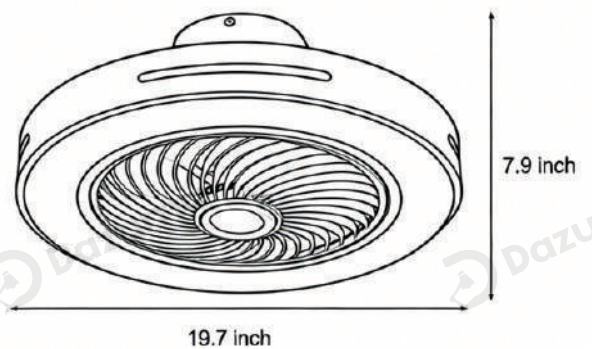

· Basic Product Information

Product Model	LI001457-02B
Product Type	Bladeless Fans with Light
Power Type	Hardwired
Product Color	Green

· Product Details

Material	Iron

· Core Specifications

Length	7.9 inches
Width	19.7 inches
Depth	19.7 inches