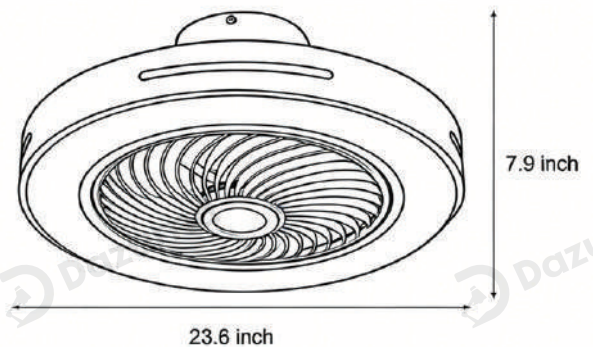

· Product Details

Material	Iron
----------	------

· Core Specifications

Length	7.9 inches
Width	23.6 inches
Depth	23.6 inches

· Basic Product Information

Product Model

LI001457-12B

Product Type

· Core Specifications

Length 7.9 inches

Width 23.6 inches

Depth 23.6 inches

· Basic Product Information

Product Model	LI001457-13B
Product Type	Bladeless Fans with Light
Power Type	Hardwired
Product Color	Pink

· Product Details

Material	Iron
----------	------

· Core Specifications

Length	7.9 inches
Width	23.6 inches
Depth	23.6 inches

· Basic Product Information

Product Model	LI001457-14B
Product Type	Bladeless Fans with Light
Power Type	Hardwired
Product Color	Black

· Product Details

Material	Iron
----------	------

· Core Specifications

Length	7.9 inches
Width	23.6 inches
Depth	23.6 inches

Voltage AC110- 265V

Light Source Type LED

Light Source Included Yes

Color Temperature 3000- 6000K