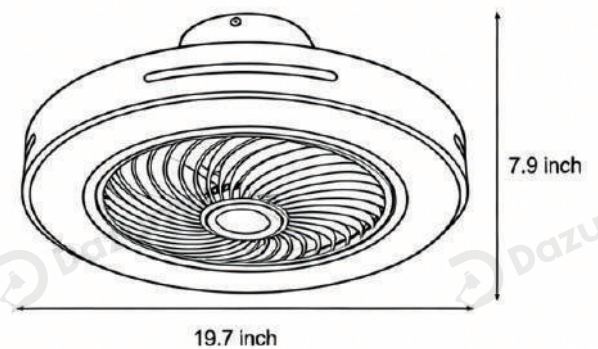

Product Color

Gold

· Product Details

Material

Iron

· Core Specifications

Length 7.9 inches

Width 19.7 inches

Length 7.9 inches

Width 19.7 inches

Depth 19.7 inches

· Basic Product Information

Product Model	LI001457-06B
Product Type	Bladeless Fans with Light
Power Type	Hardwired
Product Color	Pink

· Product Details

Material	Iron
----------	------

· Core Specifications

Length	7.9 inches
Width	19.7 inches
Depth	19.7 inches

· Basic Product Information

Product Model	LI001457-07B
Product Type	Bladeless Fans with Light
Power Type	Hardwired
Product Color	Black

· Product Details

Material	Iron
----------	------

· Core Specifications

Length	7.9 inches
Width	19.7 inches
Depth	19.7 inches

· Basic Product Information

Product Model

LI001457-08B

Product Type