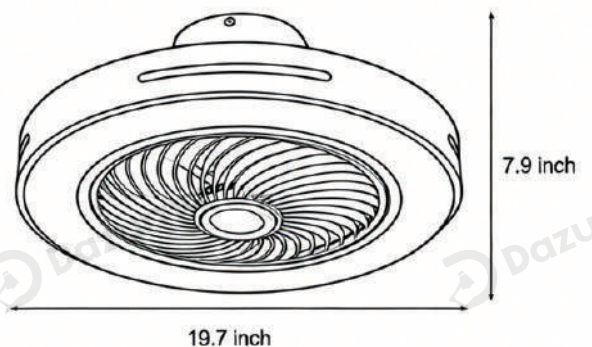

· Basic Product Information

Product Model

LI001457-01B

Product Type

Bladeless Fans with Light

Power Type

Hardwired

Product Color

White

· Product Details

Material

Iron

· Core Specifications

Length 7.9 inches

Width 19.7 inches

Depth 19.7 inches