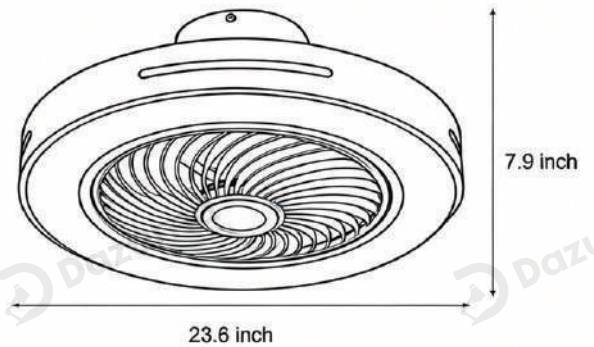

· Product Details

Material	Iron
----------	------

· Core Specifications

Length	7.9 inches
Width	23.6 inches
Depth	23.6 inches

· Basic Product Information

Product Model

LI001457-12B

Product Type

· Core Specifications

Length 7.9 inches

Width 23.6 inches

Depth 23.6 inches

· Basic Product Information

Product Model	LI001457-13B
Product Type	Bladeless Fans with Light
Power Type	Hardwired
Product Color	Pink

· Product Details

Material	Iron
----------	------

· Core Specifications

Length	7.9 inches
Width	23.6 inches
Depth	23.6 inches

· Basic Product Information

Product Model	LI001457-14B
Product Type	Bladeless Fans with Light
Power Type	Hardwired
Product Color	Black

· Product Details

Material	Iron
----------	------

· Core Specifications

Length	7.9 inches
Width	23.6 inches
Depth	23.6 inches

Voltage AC110- 265V

Light Source Type LED

Light Source Included Yes

Color Temperature 3000- 6000K