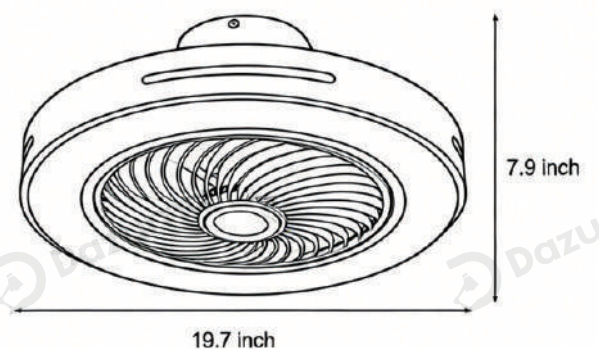

· Basic Product Information

Product Model

LI001457-03B

Product Type

Bladeless Fans with Light

Power Type

Hardwired

Product Color

Gray

· Product Details

Material

Iron

· Core Specifications

Length 7.9 inches

Width 19.7 inches

Depth 19.7 inches