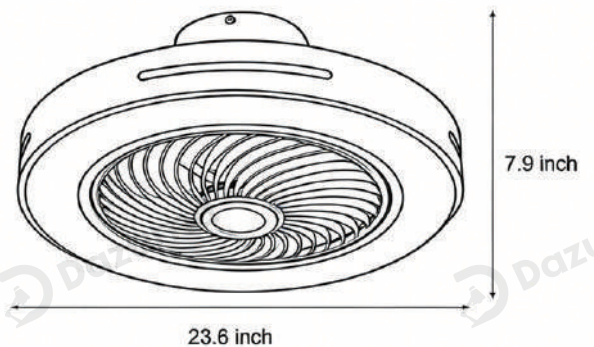

Material	Iron
----------	------

· Core Specifications

Length	7.9 inches
Width	19.7 inches
Depth	19.7 inches

· Basic Product Information

Product Model	LI001457-07B
Product Type	Bladeless Fans with Light
Power Type	Hardwired
Product Color	Black

· Product Details

Material	Iron
----------	------

· Core Specifications

Length	7.9 inches
Width	19.7 inches
Depth	19.7 inches

· Basic Product Information

Product Model

LI001457-08B

Product Type

· Core Specifications

Length 7.9 inches

Width 23.6 inches

Depth 23.6 inches

· Basic Product Information

Product Model

LI001457-09B

Product Type

· Core Specifications

Length 7.9 inches

Width 23.6 inches

Depth 23.6 inches

· Basic Product Information

Product Model

L1001457-10B

Product Type