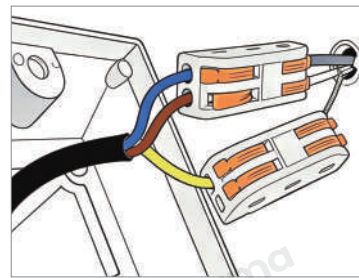

Dimmable Yes

Hardwired

Blue: Neutral wire

Brown: Live wire

Yellow: Ground wire

· Core Performance Indicators

Installation Method

Ceiling Mount - Easy installation: Fix the base on the ceiling directly, wire, then install the lamp and lampshade.