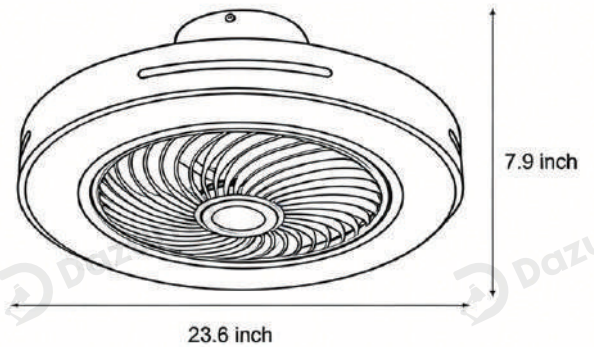

· Product Details

Material	Iron
----------	------

· Core Specifications

Length	7.9 inches
Width	19.7 inches
Depth	19.7 inches

· Basic Product Information

Product Model

LI001457-08B

Product Type

· Core Specifications

Length 7.9 inches

Width 23.6 inches

Depth 23.6 inches

· Basic Product Information

Product Model

L1001457-10B

Product Type

· Core Specifications

Length 7.9 inches

Width 23.6 inches

Depth 23.6 inches

· Basic Product Information

Product Model	LI001457-11B
Product Type	Bladeless Fans with Light
Power Type	Hardwired
Product Color	Gold

· Product Details

Material	Iron
----------	------

· Core Specifications

Length	7.9 inches
Width	23.6 inches
Depth	23.6 inches

· Basic Product Information

Product Model

LI001457-12B

Product Type