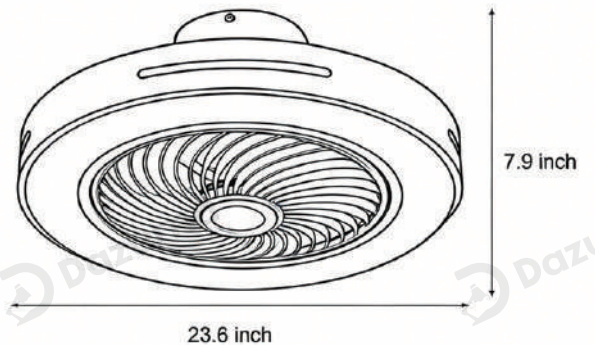

· Product Details

Material	Iron
----------	------

· Core Specifications

Length	7.9 inches
Width	23.6 inches
Depth	23.6 inches

· Basic Product Information

Product Model

LI001457-12B

Product Type

· Core Specifications

Length 7.9 inches

Width 23.6 inches

Depth 23.6 inches

· Basic Product Information

Product Model	LI001457-13B
Product Type	Bladeless Fans with Light
Power Type	Hardwired
Product Color	Pink

· Product Details

Material	Iron
----------	------

· Core Specifications

Length	7.9 inches
Width	23.6 inches
Depth	23.6 inches

· Basic Product Information

Product Model	LI001457-14B
Product Type	Bladeless Fans with Light
Power Type	Hardwired
Product Color	Black

· Product Details

Material	Iron
----------	------

· Core Specifications

Length	7.9 inches
Width	23.6 inches
Depth	23.6 inches

Voltage AC110- 265V

Light Source Type LED

Light Source Included Yes

Color Temperature 3000- 6000K