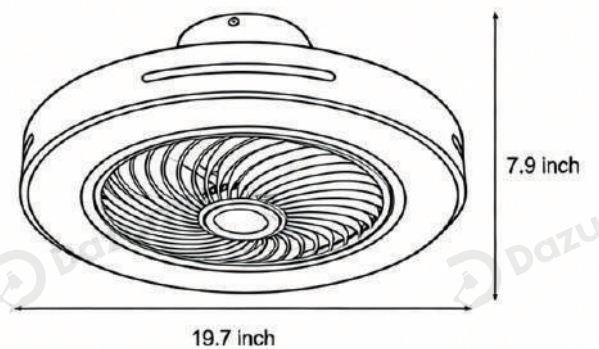

Product Color

Gold

· Product Details

Material

Iron

· Core Specifications

Length 7.9 inches

Width 19.7 inches

Length 7.9 inches

Width 19.7 inches

Depth 19.7 inches

· Basic Product Information

Product Model	LI001457-06B
Product Type	Bladeless Fans with Light
Power Type	Hardwired
Product Color	Pink

· Product Details

Material	Iron
----------	------

· Core Specifications

Length	7.9 inches
Width	19.7 inches
Depth	19.7 inches

· Basic Product Information

Product Model	LI001457-07B
Product Type	Bladeless Fans with Light
Power Type	Hardwired
Product Color	Black

· Product Details

Material	Iron
----------	------

· Core Specifications

Length	7.9 inches
Width	19.7 inches
Depth	19.7 inches

· Basic Product Information

Product Model

LI001457-08B

Product Type