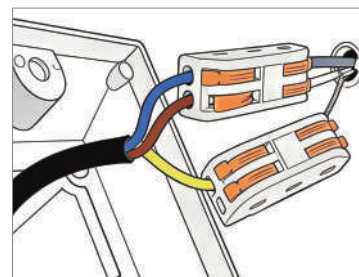

Voltage AC110-265V

Light Source Type LED

Light Source Included Yes

Color Temperature 3000- 6000K

Dimmable Yes

Hardwired

Blue: Neutral wire

Brown: Live wire

Yellow: Ground wire