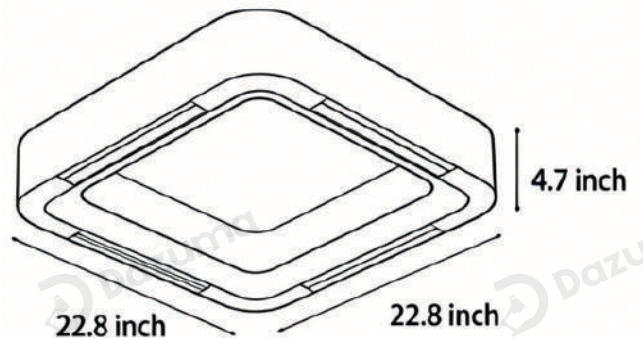

· Product Details

Material	Hardware, ABS, Acrylic
----------	------------------------

· Core Specifications

Length	4.7 inches
Width	22.8 inches
Depth	22.8 inches

· Basic Product Information

Product Model	HA082724-01B
Product Type	Bladeless Fans with Light
Power Type	Hardwired
Product Color	White

· Product Details

Material	Hardware, ABS, Acrylic
----------	------------------------

· Core Specifications

Length	4.7 inches
Width	22.8 inches
Depth	22.8 inches

Voltage AC110-265V

Light Source Type LED

Light Source Included Yes