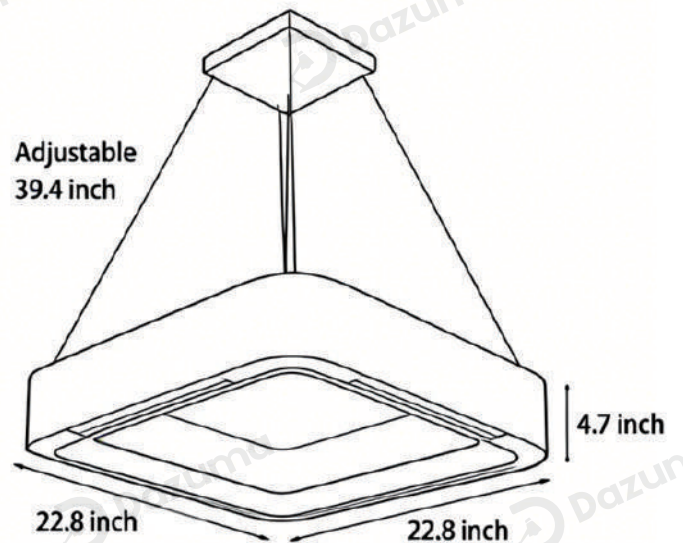

· Product Details

Material	Hardware, ABS, Acrylic
----------	------------------------

· Core Specifications

Length	4.7 inches
Width	22.8 inches
Depth	22.8 inches

· Basic Product Information

Product Model	HA082724-01B
Product Type	Bladeless Fans with Light
Power Type	Hardwired
Product Color	White

· Product Details

Material	Hardware, ABS, Acrylic
----------	------------------------

· Core Specifications

Length	4.7 inches
Width	22.8 inches
Depth	22.8 inches

Voltage AC110-265V

Light Source Type LED

Light Source Included Yes