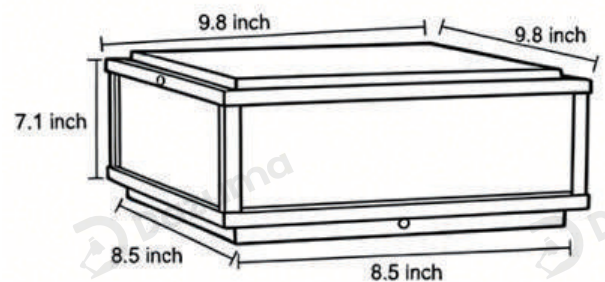

· Product Details

Material	Die-casting Aluminum
----------	----------------------

· Core Specifications

Length	7.1 inches
Width	9.8 inches
Depth	9.8 inches

· Basic Product Information

Product Model	LI001492-03B
Product Type	Pillar Lights
Power Type	Solar Powered
Product Color	Black

· Product Details

Material	Die-casting Aluminum
----------	----------------------

· Core Specifications

Length	7.1 inches
Width	11.8 inches
Depth	11.8 inches

· Basic Product Information

Product Model	L1001492-04B
Product Type	Pillar Lights
Power Type	Solar Powered
Product Color	Black

· Product Details

Material	Die-casting Aluminum
----------	----------------------

· Core Specifications

Length	7.1 inches
Width	15.7 inches
Depth	15.7 inches

· Basic Product Information

Product Model	L1001492-06B
Product Type	Pillar Lights
Power Type	Hardwired
Product Color	Black

· Product Details

Material	Die-casting Aluminum
----------	----------------------

· Core Specifications

Length	7.1 inches
Width	9.8 inches
Depth	9.8 inches

· **Basic Product Information**

Product Model	L1001492-07B
Product Type	Pillar Lights
Power Type	Hardwired
Product Color	Black