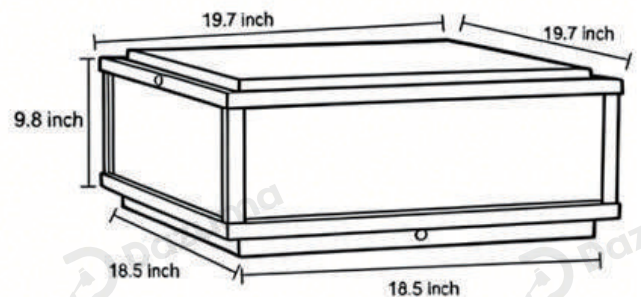

· **Product Details**

Material	Die-casting Aluminum
----------	----------------------

· **Core Specifications**

Length	7.1 inches
Width	11.8 inches
Depth	11.8 inches

· Basic Product Information

Product Model	L1001492-08B
Product Type	Pillar Lights
Power Type	Hardwired
Product Color	Black

· Product Details

Material	Die-casting Aluminum
----------	----------------------

· Core Specifications

Length	7.1 inches
Width	15.7 inches
Depth	15.7 inches

· Basic Product Information

Product Model	L1002251-01B
Product Type	Pillar Lights
Power Type	Solar Powered
Product Color	Black

· Product Details

Material	Die-casting Aluminum
----------	----------------------

· Core Specifications

Length	9.8 inches
Width	19.7 inches
Depth	19.7 inches

· Basic Product Information

Product Model	L1002251-02B
Product Type	Pillar Lights
Power Type	Hardwired
Product Color	Black

· Product Details

Material	Die-casting Aluminum
----------	----------------------

· Core Specifications

Length	9.8 inches
Width	19.7 inches
Depth	19.7 inches

· Basic Product Information

Product Model	HA075916-01B
Product Type	Pillar Lights
Power Type	Solar Powered
Product Color	Black