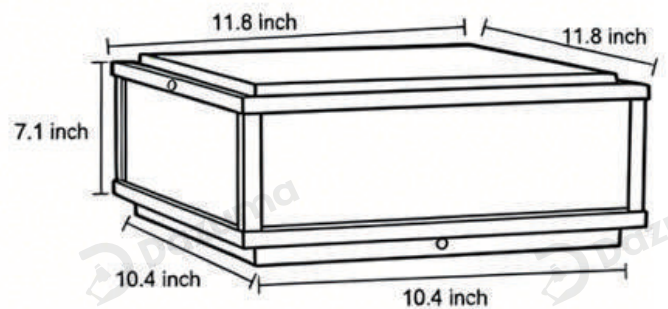

· Product Details

Material	Die-casting Aluminum
----------	----------------------

· Core Specifications

Length	7.1 inches
Width	9.8 inches
Depth	9.8 inches

· Basic Product Information

Product Model	LI001492-03B
Product Type	Pillar Lights
Power Type	Solar Powered
Product Color	Black

· Product Details

Material	Die-casting Aluminum
----------	----------------------

· Core Specifications

Length	7.1 inches
Width	11.8 inches
Depth	11.8 inches

· Basic Product Information

Product Model	L1001492-04B
Product Type	Pillar Lights
Power Type	Solar Powered
Product Color	Black

· Product Details

Material	Die-casting Aluminum
----------	----------------------

· Core Specifications

Length	7.1 inches
Width	15.7 inches
Depth	15.7 inches

· Basic Product Information

Product Model	L1001492-06B
Product Type	Pillar Lights
Power Type	Hardwired
Product Color	Black

· Product Details

Material	Die-casting Aluminum
----------	----------------------

· Core Specifications

Length	7.1 inches
Width	9.8 inches
Depth	9.8 inches

· **Basic Product Information**

Product Model	L1001492-07B
Product Type	Pillar Lights
Power Type	Hardwired
Product Color	Black