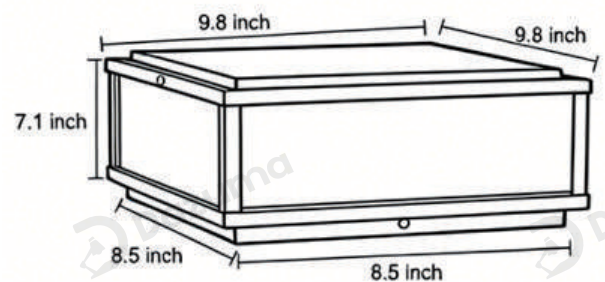

· Product Details

Material	Die-casting Aluminum
----------	----------------------

· Core Specifications

Length	7.1 inches
Width	9.8 inches
Depth	9.8 inches

· Basic Product Information

Product Model	LI001492-03B
Product Type	Pillar Lights
Power Type	Solar Powered
Product Color	Black

· Product Details

Material	Die-casting Aluminum
----------	----------------------

· Core Specifications

Length	7.1 inches
Width	11.8 inches
Depth	11.8 inches

· Basic Product Information

Product Model	L1001492-04B
Product Type	Pillar Lights
Power Type	Solar Powered
Product Color	Black

· Product Details

Material	Die-casting Aluminum
----------	----------------------

· Core Specifications

Length	7.1 inches
Width	15.7 inches
Depth	15.7 inches

· Basic Product Information

Product Model	L1001492-06B
Product Type	Pillar Lights
Power Type	Hardwired
Product Color	Black

· Product Details

Material	Die-casting Aluminum
----------	----------------------

· Core Specifications

Length	13.8 inches
Width	23.6 inches
Depth	23.6 inches

Voltage	AC110V
Light Source Type	LED E27 Bulb
Light Source Included	No
Color Temperature	3000- 6000K
Dimmable	No
Hardwired	