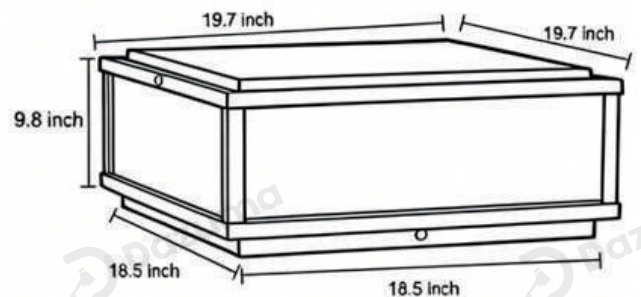

· Product Details

Material	Die-casting Aluminum
----------	----------------------

· Core Specifications

Length	7.1 inches
Width	15.7 inches
Depth	15.7 inches

· Basic Product Information

Product Model	L1002251-01B
Product Type	Pillar Lights
Power Type	Solar Powered
Product Color	Black

· Product Details

Material	Die-casting Aluminum
----------	----------------------

· Core Specifications

Length	9.8 inches
Width	19.7 inches
Depth	19.7 inches

· Basic Product Information

Product Model	L1002251-02B
Product Type	Pillar Lights
Power Type	Hardwired
Product Color	Black

· Product Details

Material	Die-casting Aluminum
----------	----------------------

· Core Specifications

Length	9.8 inches
Width	19.7 inches
Depth	19.7 inches

· Basic Product Information

Product Model	HA075916-01B
Product Type	Pillar Lights
Power Type	Solar Powered
Product Color	Black

· Product Details

Material	Die-casting Aluminum
----------	----------------------

· Core Specifications

Length	13.8 inches
Width	23.6 inches
Depth	23.6 inches

· Basic Product Information

Product Model	HA075916-02B
Product Type	Pillar Lights
Power Type	Hardwired
Product Color	Black