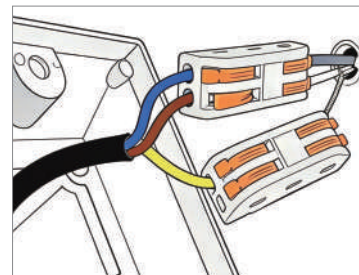

· Product Details

Material	Die-casting Aluminum
----------	----------------------

· Core Specifications

Length	13.8 inches
Width	23.6 inches
Depth	23.6 inches

Voltage	AC110V
Light Source Type	LED E27 Bulb
Light Source Included	No
Color Temperature	3000- 6000K
Dimmable	No
Hardwired	

Blue: Neutral wire
 Brown: Live wire
 Yellow: Ground wire

· Core Performance Indicators

Installation Method	Ground - Easy installation: Place on the ground directly, use when powered on.
Application Scenarios	Garden, Gate, Outdoor
Certifications	CE, ROHS, WEEE, CEC, DLC, IES
Color Temperature Adjustment	3-Color (3000K/4500K/6000K), Warm White (3000K)
Product Accessories	Fixture ×1, Remote ×1, Screw Pack ×1