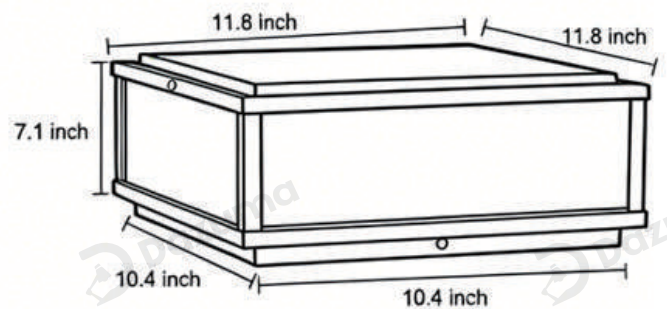

· Product Details

Material	Die-casting Aluminum
----------	----------------------

· Core Specifications

Length	7.1 inches
Width	11.8 inches
Depth	11.8 inches

· Basic Product Information

Product Model	L1001492-04B
Product Type	Pillar Lights
Power Type	Solar Powered
Product Color	Black

· Product Details

Material	Die-casting Aluminum
----------	----------------------

· Core Specifications

Length	7.1 inches
Width	15.7 inches
Depth	15.7 inches

· Basic Product Information

Product Model	L1001492-06B
Product Type	Pillar Lights
Power Type	Hardwired
Product Color	Black

· Product Details

Material	Die-casting Aluminum
----------	----------------------

· Core Specifications

Length	7.1 inches
Width	9.8 inches
Depth	9.8 inches

· **Basic Product Information**

Product Model	L1001492-07B
Product Type	Pillar Lights
Power Type	Hardwired
Product Color	Black

· **Product Details**

Material	Die-casting Aluminum
----------	----------------------

· **Core Specifications**

Length	7.1 inches
Width	11.8 inches
Depth	11.8 inches

· Basic Product Information

Product Model	L1001492-08B
Product Type	Pillar Lights
Power Type	Hardwired
Product Color	Black