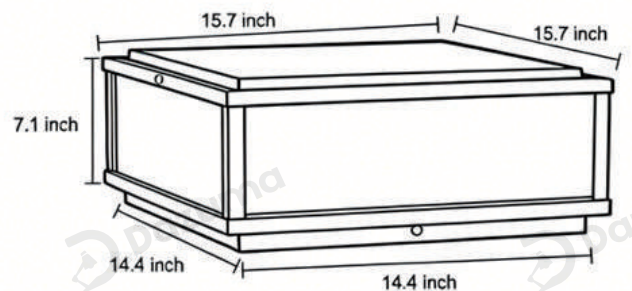

· Product Details

Material	Die-casting Aluminum
----------	----------------------

· Core Specifications

Length	7.1 inches
Width	9.8 inches
Depth	9.8 inches

· Basic Product Information

Product Model	LI001492-03B
Product Type	Pillar Lights
Power Type	Solar Powered
Product Color	Black

· Product Details

Material	Die-casting Aluminum
----------	----------------------

· Core Specifications

Length	7.1 inches
Width	11.8 inches
Depth	11.8 inches

· Basic Product Information

Product Model	L1001492-04B
Product Type	Pillar Lights
Power Type	Solar Powered
Product Color	Black

· Product Details

Material	Die-casting Aluminum
----------	----------------------

· Core Specifications

Length	7.1 inches
Width	15.7 inches
Depth	15.7 inches

· Basic Product Information

Product Model	L1001492-06B
Product Type	Pillar Lights
Power Type	Hardwired
Product Color	Black

· Product Details

Material	Die-casting Aluminum
----------	----------------------

· Core Specifications

Length	7.1 inches
Width	9.8 inches
Depth	9.8 inches

· **Basic Product Information**

Product Model	L1001492-07B
Product Type	Pillar Lights
Power Type	Hardwired
Product Color	Black