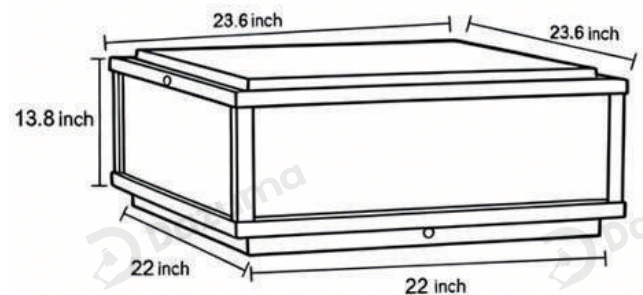

· Product Details

Material	Die-casting Aluminum
----------	----------------------

· Core Specifications

Length	9.8 inches
Width	19.7 inches
Depth	19.7 inches

· Basic Product Information

Product Model	L1002251-02B
Product Type	Pillar Lights
Power Type	Hardwired
Product Color	Black

· Product Details

Material	Die-casting Aluminum
----------	----------------------

· Core Specifications

Length	9.8 inches
Width	19.7 inches
Depth	19.7 inches

· Basic Product Information

Product Model	HA075916-01B
Product Type	Pillar Lights
Power Type	Solar Powered
Product Color	Black

· Product Details

Material	Die-casting Aluminum
----------	----------------------

· Core Specifications

Length	13.8 inches
Width	23.6 inches
Depth	23.6 inches

· Basic Product Information

Product Model	HA075916-02B
Product Type	Pillar Lights
Power Type	Hardwired
Product Color	Black

· Product Details

Material	Die-casting Aluminum
----------	----------------------

· Core Specifications

Length	13.8 inches
Width	23.6 inches
Depth	23.6 inches

Voltage	AC110V
Light Source Type	LED E27 Bulb
Light Source Included	No
Color Temperature	3000- 6000K
Dimmable	No
Hardwired	