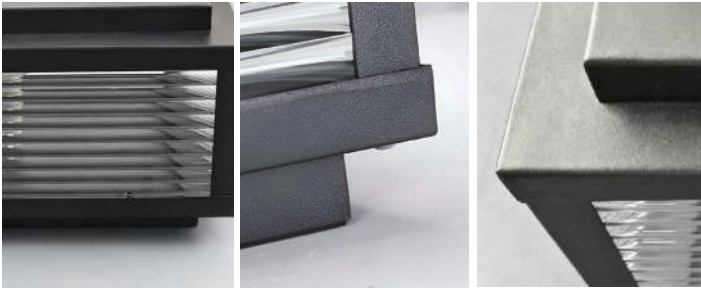

Product Name	Square Pillar Light Ribbed Glass Outdoor Metal Light
Style	Modern
Specification	Hardwired / Solar Powered

This square pillar light has die-cast aluminum body and transparent ribbed glass lampshade.

· Product Details

Material	Die-casting Aluminum
----------	----------------------

· Core Specifications

Length	13.8 inches
Width	23.6 inches
Depth	23.6 inches

· Basic Product Information

Product Model	HA075916-02B
Product Type	Pillar Lights
Power Type	Hardwired
Product Color	Black