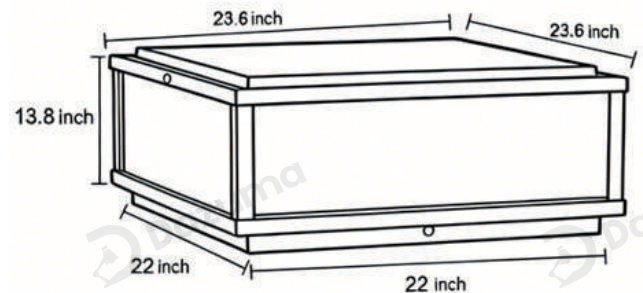

· Product Details

Material	Die-casting Aluminum
----------	----------------------

· Core Specifications

Length	9.8 inches
Width	19.7 inches
Depth	19.7 inches

· Basic Product Information

Product Model	L1002251-02B
Product Type	Pillar Lights
Power Type	Hardwired
Product Color	Black

· Product Details

Material	Die-casting Aluminum
----------	----------------------

· Core Specifications

Length	9.8 inches
Width	19.7 inches
Depth	19.7 inches

· Basic Product Information

Product Model	HA075916-01B
Product Type	Pillar Lights
Power Type	Solar Powered
Product Color	Black

· Product Details

Material	Die-casting Aluminum
----------	----------------------

· Core Specifications

Length	13.8 inches
Width	23.6 inches
Depth	23.6 inches

· Basic Product Information

Product Model	HA075916-02B
Product Type	Pillar Lights
Power Type	Hardwired
Product Color	Black

· Product Details

Material	Die-casting Aluminum
----------	----------------------

· Core Specifications

Length	13.8 inches
Width	23.6 inches
Depth	23.6 inches

Voltage	AC110V
Light Source Type	LED E27 Bulb
Light Source Included	No
Color Temperature	3000- 6000K
Dimmable	No
Hardwired	