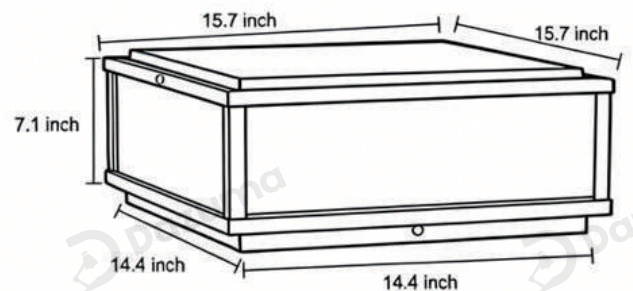

· Product Details

Material	Die-casting Aluminum
----------	----------------------

· Core Specifications

Length	7.1 inches
Width	15.7 inches
Depth	15.7 inches

· Basic Product Information

Product Model	L1001492-06B
Product Type	Pillar Lights
Power Type	Hardwired
Product Color	Black

· Product Details

Material	Die-casting Aluminum
----------	----------------------

· Core Specifications

Length	7.1 inches
Width	9.8 inches
Depth	9.8 inches

· **Basic Product Information**

Product Model	L1001492-07B
Product Type	Pillar Lights
Power Type	Hardwired
Product Color	Black

· **Product Details**

Material	Die-casting Aluminum
----------	----------------------

· **Core Specifications**

Length	7.1 inches
Width	11.8 inches
Depth	11.8 inches

· Basic Product Information

Product Model	L1001492-08B
Product Type	Pillar Lights
Power Type	Hardwired
Product Color	Black

· Product Details

Material	Die-casting Aluminum
----------	----------------------

· Core Specifications

Length	7.1 inches
Width	15.7 inches
Depth	15.7 inches

· Basic Product Information

Product Model	L1002251-01B
Product Type	Pillar Lights
Power Type	Solar Powered
Product Color	Black