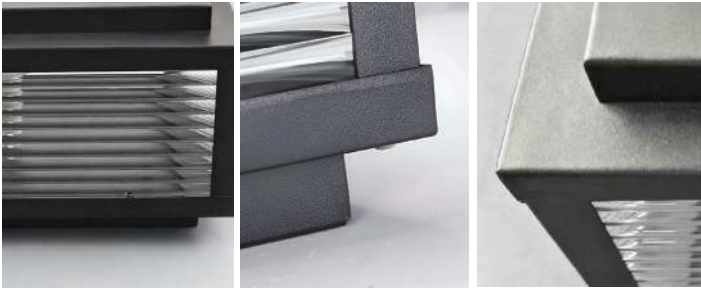

Product Name	Square Pillar Light Ribbed Glass Outdoor Metal Light
Style	Modern
Specification	Hardwired / Solar Powered

This square pillar light has die-cast aluminum body and transparent ribbed glass lampshade.

· Product Details

Material	Die-casting Aluminum
----------	----------------------

· Core Specifications

Length	7.1 inches
Width	9.8 inches
Depth	9.8 inches

· **Basic Product Information**

Product Model	L1001492-07B
Product Type	Pillar Lights
Power Type	Hardwired
Product Color	Black

· **Product Details**

Material	Die-casting Aluminum
----------	----------------------

· **Core Specifications**

Length	7.1 inches
Width	11.8 inches
Depth	11.8 inches

· Basic Product Information

Product Model	L1001492-08B
Product Type	Pillar Lights
Power Type	Hardwired
Product Color	Black

· Product Details

Material	Die-casting Aluminum
----------	----------------------

· Core Specifications

Length	7.1 inches
Width	15.7 inches
Depth	15.7 inches

· Basic Product Information

Product Model	L1002251-01B
Product Type	Pillar Lights
Power Type	Solar Powered
Product Color	Black