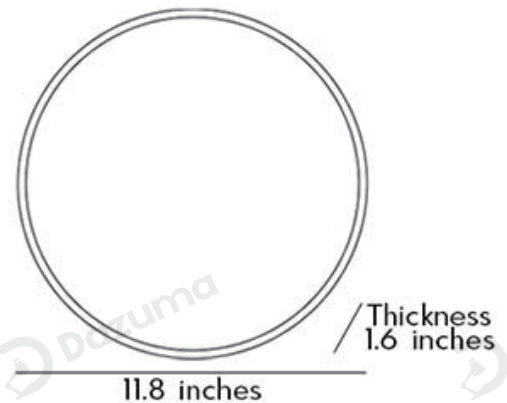

· Product Details

Material	Iron
----------	------

· Core Specifications

Length	1.6 inches
Width	9.4 inches
Depth	9.4 inches

· Basic Product Information

Product Model	LI001520-03B/ 04B
Product Type	LED Wall Art
Power Type	Hardwired
Product Color	Black

· Product Details

Material	Iron
----------	------

· Core Specifications

Length	1.6 inches
Width	11.8 inches
Depth	11.8 inches

· Basic Product Information

Product Model	L1001520-05B/ 06B
Product Type	LED Wall Art
Power Type	Hardwired
Product Color	Black

· Product Details

Material	Iron
----------	------

· Core Specifications

Length	1.6 inches
Width	19.7 inches
Depth	19.7 inches

· Basic Product Information

Product Model	LI001520-07B/ 08B
Product Type	LED Wall Art
Power Type	Hardwired
Product Color	Black

· Product Details

Material	Iron
----------	------

· Core Specifications

Length	1.6 inches
Width	39.4 inches
Depth	39.4 inches

Voltage	AC85-265V
Light Source Type	LED Integrated
Light Source Included	Yes
Color Temperature	3000- 6000K
Dimmable	No