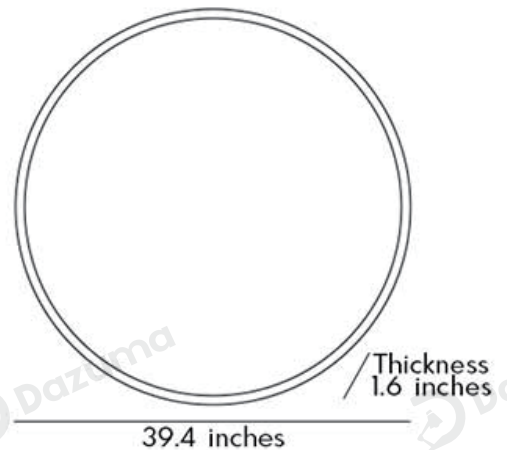

· Product Details

Material	Iron
----------	------

· Core Specifications

Length	1.6 inches
Width	19.7 inches
Depth	19.7 inches

· Basic Product Information

Product Model	LI001520-07B/ 08B
Product Type	LED Wall Art
Power Type	Hardwired
Product Color	Black

· Product Details

Material	Iron
----------	------

· Core Specifications

Length	1.6 inches
Width	23.6 inches
Depth	23.6 inches

· Basic Product Information

Product Model	HA109849-01B/ 02B
Product Type	LED Wall Art
Power Type	Hardwired
Product Color	Black

· Product Details

Material	Iron
----------	------

· Core Specifications

Length	1.6 inches
Width	31.5 inches
Depth	31.5 inches

· Basic Product Information

Product Model	HA109849-03B/ 04B
Product Type	LED Wall Art
Power Type	Hardwired
Product Color	Black

· Product Details

Material	Iron
----------	------

· Core Specifications

Length	1.6 inches
Width	39.4 inches
Depth	39.4 inches

Voltage	AC85-265V
Light Source Type	LED Integrated
Light Source Included	Yes
Color Temperature	3000- 6000K
Dimmable	No