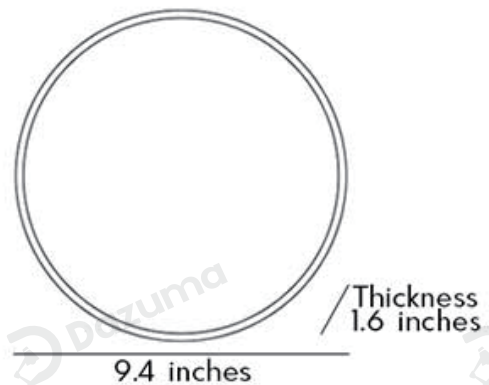

· Product Details

Material	Iron
----------	------

· Core Specifications

Length	1.6 inches
Width	9.4 inches
Depth	9.4 inches

· Basic Product Information

Product Model	LI001520-03B/ 04B
Product Type	LED Wall Art
Power Type	Hardwired
Product Color	Black

· Product Details

Material	Iron
----------	------

· Core Specifications

Length	1.6 inches
Width	11.8 inches
Depth	11.8 inches

· Basic Product Information

Product Model	L1001520-05B/ 06B
Product Type	LED Wall Art
Power Type	Hardwired
Product Color	Black

· Product Details

Material	Iron
----------	------

· Core Specifications

Length	1.6 inches
Width	19.7 inches
Depth	19.7 inches

· Basic Product Information

Product Model	LI001520-07B/ 08B
Product Type	LED Wall Art
Power Type	Hardwired
Product Color	Black

· Product Details

Material	Iron
----------	------

· Core Specifications

Length	1.6 inches
Width	39.4 inches
Depth	39.4 inches

Voltage	AC85-265V
Light Source Type	LED Integrated
Light Source Included	Yes
Color Temperature	3000- 6000K
Dimmable	No