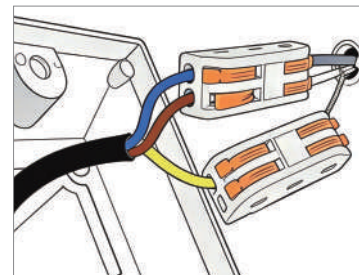

Hardwired

Blue: Neutral wire
 Brown: Live wire
 Yellow: Ground wire

• Core Performance Indicators

Installation Method

Wall Mount - Easy installation: Fix the base on the wall, wire then install the lamp body.