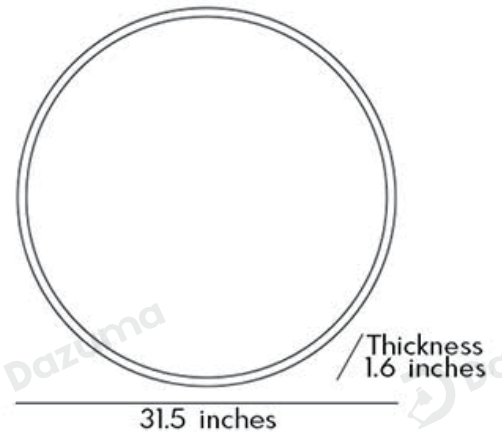

· Product Details

Material	Iron
----------	------

· Core Specifications

Length	1.6 inches
Width	11.8 inches
Depth	11.8 inches

· Basic Product Information

Product Model	L1001520-05B/ 06B
Product Type	LED Wall Art
Power Type	Hardwired
Product Color	Black

· Product Details

Material	Iron
----------	------

· Core Specifications

Length	1.6 inches
Width	19.7 inches
Depth	19.7 inches

· Basic Product Information

Product Model	LI001520-07B/ 08B
Product Type	LED Wall Art
Power Type	Hardwired
Product Color	Black

· Product Details

Material	Iron
----------	------

· Core Specifications

Length	1.6 inches
Width	23.6 inches
Depth	23.6 inches

· Basic Product Information

Product Model	HA109849-01B/ 02B
Product Type	LED Wall Art
Power Type	Hardwired
Product Color	Black

· Product Details

Material	Iron
----------	------

· Core Specifications

Length	1.6 inches
Width	31.5 inches
Depth	31.5 inches

· Basic Product Information

Product Model	HA109849-03B/ 04B
Product Type	LED Wall Art
Power Type	Hardwired
Product Color	Black