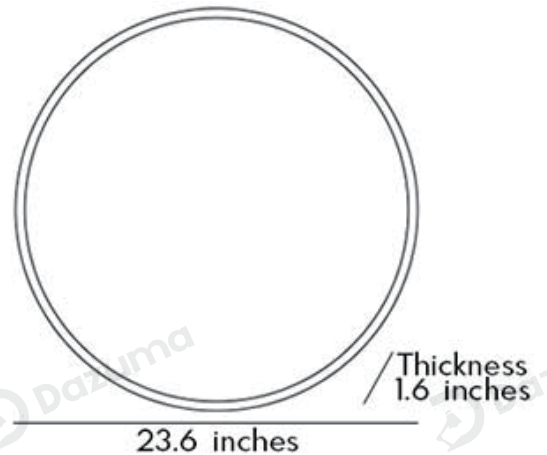

· Product Details

Material	Iron
----------	------

· Core Specifications

Length	1.6 inches
Width	9.4 inches
Depth	9.4 inches

· Basic Product Information

Product Model	LI001520-03B/ 04B
Product Type	LED Wall Art
Power Type	Hardwired
Product Color	Black

· Product Details

Material	Iron
----------	------

· Core Specifications

Length	1.6 inches
Width	11.8 inches
Depth	11.8 inches

· Basic Product Information

Product Model	L1001520-05B/ 06B
Product Type	LED Wall Art
Power Type	Hardwired
Product Color	Black

· Product Details

Material	Iron
----------	------

· Core Specifications

Length	1.6 inches
Width	19.7 inches
Depth	19.7 inches

· Basic Product Information

Product Model	LI001520-07B/ 08B
Product Type	LED Wall Art
Power Type	Hardwired
Product Color	Black

· Product Details

Material	Iron
----------	------

· Core Specifications

Length	1.6 inches
Width	23.6 inches
Depth	23.6 inches

· Basic Product Information

Product Model	HA109849-01B/ 02B
Product Type	LED Wall Art
Power Type	Hardwired
Product Color	Black