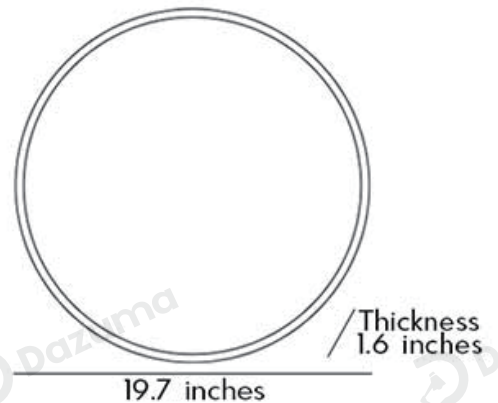

· Product Details

Material	Iron
----------	------

· Core Specifications

Length	1.6 inches
Width	9.4 inches
Depth	9.4 inches

· Basic Product Information

Product Model	LI001520-03B/ 04B
Product Type	LED Wall Art
Power Type	Hardwired
Product Color	Black

· Product Details

Material	Iron
----------	------

· Core Specifications

Length	1.6 inches
Width	11.8 inches
Depth	11.8 inches

· Basic Product Information

Product Model	L1001520-05B/ 06B
Product Type	LED Wall Art
Power Type	Hardwired
Product Color	Black

· Product Details

Material	Iron
----------	------

· Core Specifications

Length	1.6 inches
Width	19.7 inches
Depth	19.7 inches

· Basic Product Information

Product Model	LI001520-07B/ 08B
Product Type	LED Wall Art
Power Type	Hardwired
Product Color	Black

· Product Details

Material	Iron
----------	------

· Core Specifications

Length	1.6 inches
Width	23.6 inches
Depth	23.6 inches

· Basic Product Information

Product Model	HA109849-01B/ 02B
Product Type	LED Wall Art
Power Type	Hardwired
Product Color	Black