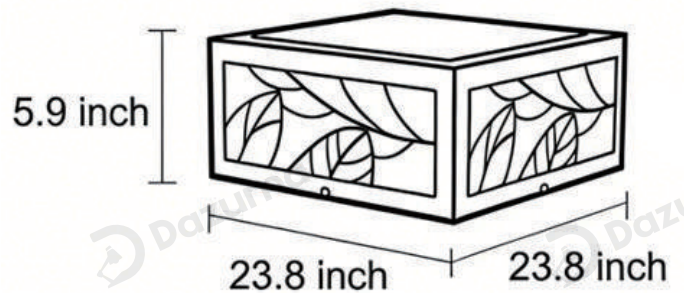

## · Core Specifications

---

Length	5.9 inches
Width	16.5 inches
Depth	16.5 inches

---

## · Core Specifications

---

Length	5.9 inches
Width	20.5 inches
Depth	20.5 inches

---

## · Core Specifications

---

Length	5.9 inches
Width	23.8 inches
Depth	23.8 inches

---

## · Core Specifications

Length	5.9 inches
Width	12.6 inches
Depth	12.6 inches