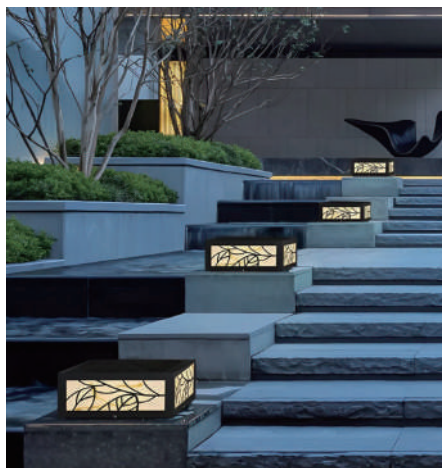

Product Name	Gate Pillar Lights Modern Square LED Outdoor Light
Style	Modern
Specification	Hardwired / Solar Powered

This gate pillar light has stainless steel frame and marble-look finish in black.

It offers 4 sizes, solar or hardwired, with 3000K warm light auto on/off.

IP65 waterproof, it fits gates and fences for safe outdoor night lighting