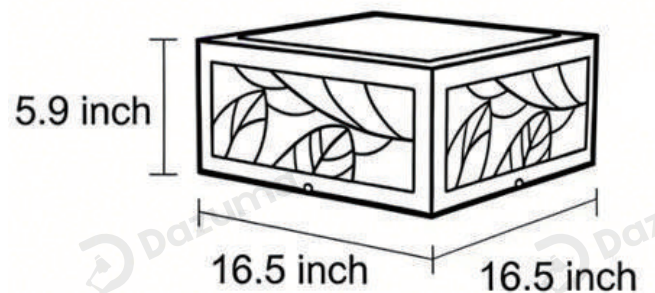

## · Core Specifications

---

Length	5.9 inches
Width	12.6 inches
Depth	12.6 inches

---

## · Core Specifications

---

Length	5.9 inches
Width	16.5 inches
Depth	16.5 inches

---

## · Core Specifications

---

Length	5.9 inches
Width	20.5 inches
Depth	20.5 inches

---