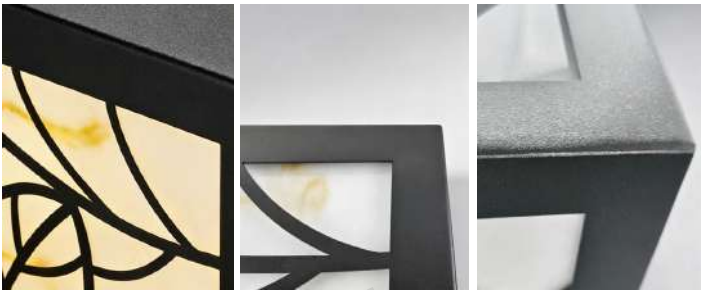

Product Model	L1001557-04B
Product Type	Pillar Lights
Power Type	Hardwired
Product Color	Black

· Product Details

Material	Stainless Steel, Imitation Marble

· Core Specifications

Length	5.9 inches
Width	23.8 inches
Depth	23.8 inches