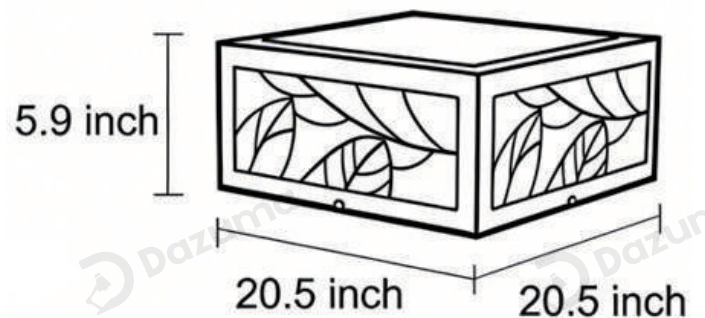

## · Core Specifications

---

Length	5.9 inches
Width	12.6 inches
Depth	12.6 inches

---

## · Core Specifications

---

Length	5.9 inches
Width	16.5 inches
Depth	16.5 inches

---

## · Core Specifications

---

Length	5.9 inches
Width	20.5 inches
Depth	20.5 inches

---

## · Core Specifications

---

Length	5.9 inches
Width	23.8 inches
Depth	23.8 inches

---