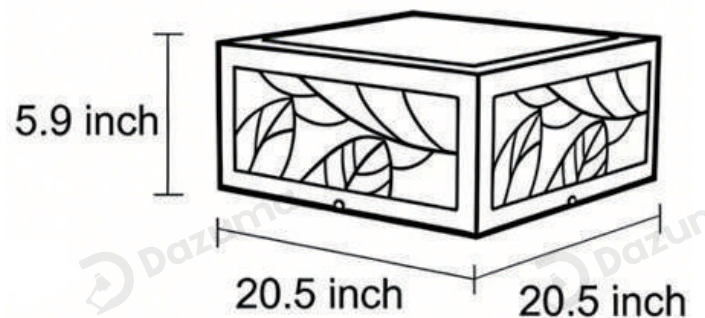

## · Core Specifications

---

Length	5.9 inches
Width	23.8 inches
Depth	23.8 inches

---

## · Core Specifications

Length	5.9 inches
Width	12.6 inches
Depth	12.6 inches

## · Core Specifications

---

Length	5.9 inches
Width	16.5 inches
Depth	16.5 inches

---

## · Core Specifications

Length	5.9 inches
Width	20.5 inches
Depth	20.5 inches