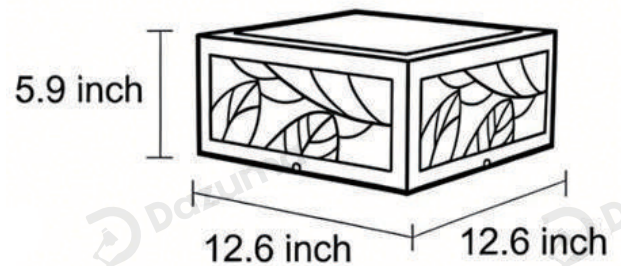

## · Core Specifications

---

Length	5.9 inches
Width	12.6 inches
Depth	12.6 inches

---

## · Core Specifications

---

Length	5.9 inches
Width	16.5 inches
Depth	16.5 inches

---

## · Core Specifications

Length	5.9 inches
Width	20.5 inches
Depth	20.5 inches