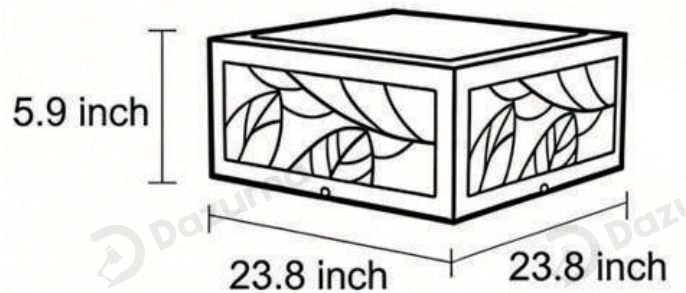

· Basic Product Information

Product Model	L1001557-08B
Product Type	Pillar Lights
Power Type	Solar Powered
Product Color	Black

· Product Details

Material	Stainless Steel, Imitation Marble

· Core Specifications

Length	5.9 inches
Width	23.8 inches
Depth	23.8 inches