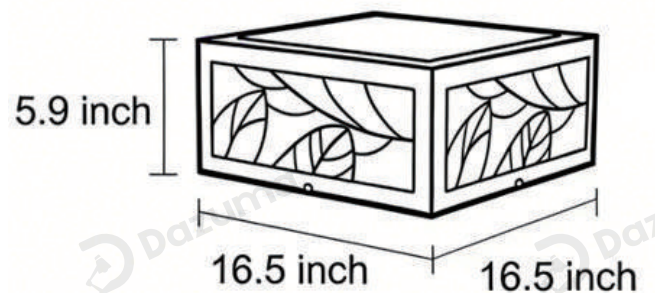

## · Core Specifications

---

Length	5.9 inches
Width	23.8 inches
Depth	23.8 inches

---

## · Core Specifications

Length	5.9 inches
Width	12.6 inches
Depth	12.6 inches

## · Core Specifications

---

Length	5.9 inches
Width	16.5 inches
Depth	16.5 inches

---

## · Core Specifications

Length	5.9 inches
Width	20.5 inches
Depth	20.5 inches