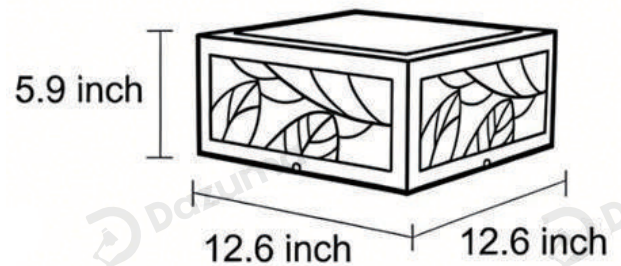

## · Core Specifications

---

Length	5.9 inches
Width	20.5 inches
Depth	20.5 inches

---

## · Core Specifications

---

Length	5.9 inches
Width	23.8 inches
Depth	23.8 inches

---

## · Core Specifications

Length	5.9 inches
Width	12.6 inches
Depth	12.6 inches

## · Core Specifications

---

Length	5.9 inches
Width	16.5 inches
Depth	16.5 inches

---