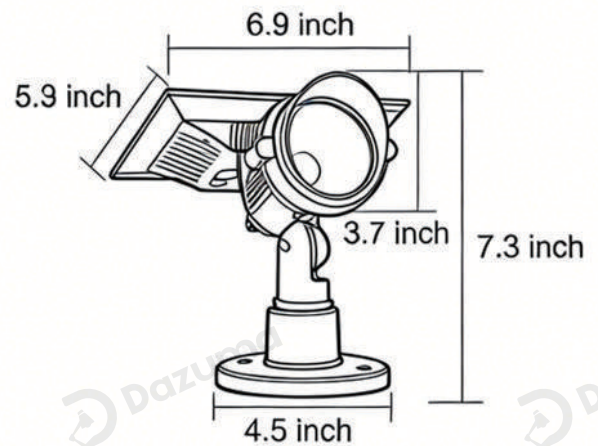

· Product Details

Material	Aluminum
----------	----------

· Core Specifications

Length	7.3 inches
Width	6.9 inches
Depth	5.3 inches

· Basic Product Information

Product Model	L1001560-02B/ 04B/ 06B
Product Type	Spotlights
Power Type	Solar Powered
Product Color	Black

· Product Details

Material	Aluminum
----------	----------

· Core Specifications

Length	7.3 inches
Width	6.9 inches
Depth	5.3 inches

Voltage	DC24V
Light Source Type	LED Integrated
Light Source Included	Yes
Color Temperature	3000K
Dimmable	No
IP Rating	IP54
Hardwired	