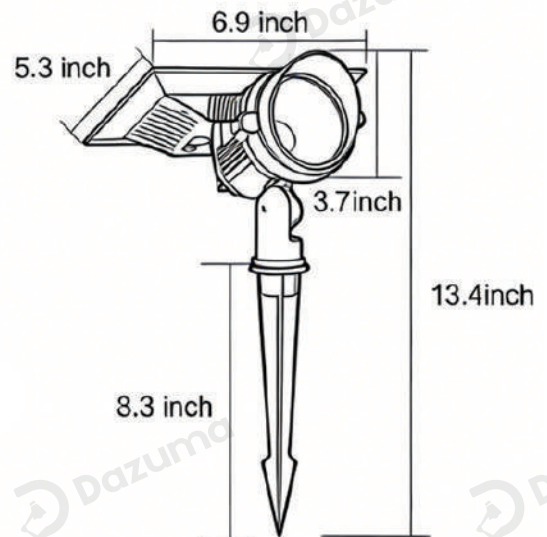

· Product Details

Material	Aluminum
----------	----------

· Core Specifications

Length	7.3 inches
Width	6.9 inches
Depth	5.3 inches

· Basic Product Information

Product Model	L1001560-02B/ 04B/ 06B
Product Type	Spotlights
Power Type	Solar Powered
Product Color	Black

· Product Details

Material	Aluminum
----------	----------

· Core Specifications

Length	7.3 inches
Width	6.9 inches
Depth	5.3 inches

Voltage	DC24V
Light Source Type	LED Integrated
Light Source Included	Yes
Color Temperature	3000K
Dimmable	No
IP Rating	IP54
Hardwired	