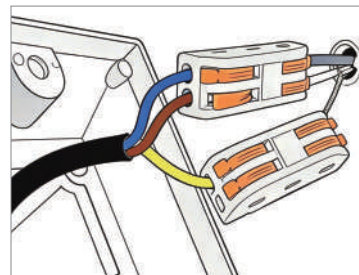

· Product Details

Material	Aluminum
----------	----------

· Core Specifications

Length	7.3 inches
Width	6.9 inches
Depth	5.3 inches

Voltage	DC24V
Light Source Type	LED Integrated
Light Source Included	Yes
Color Temperature	3000K
Dimmable	No
IP Rating	IP54
Hardwired	

Blue: Neutral wire
Brown: Live wire
Yellow: Ground wire

· Core Performance Indicators

Installation Method

Ground - Easy installation: Place on the ground directly, use when powered on.

Application Scenarios