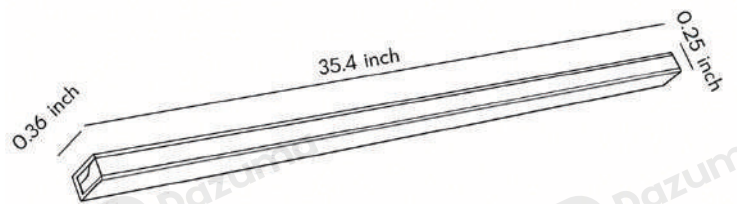

· Product Details

| | |
|----------|----------------|
| Material | Aluminum Alloy |
|----------|----------------|

· Core Specifications

| | |
|--------|-------------|
| Length | 15.7 inches |
| Width | 0.25 inches |
| Depth | 0.36 inches |

· Product Details

| | |
|----------|----------------|
| Material | Aluminum Alloy |
|----------|----------------|

· Core Specifications

| | |
|--------|-------------|
| Length | 23.6 inches |
| Width | 0.25 inches |
| Depth | 0.36 inches |

· Product Details

| | |
|----------|----------------|
| Material | Aluminum Alloy |
|----------|----------------|

· Core Specifications

| | |
|--------|-------------|
| Length | 35.4 inches |
| Width | 0.25 inches |
| Depth | 0.36 inches |

· **Product Details**

| | |
|----------|----------------|
| Material | Aluminum Alloy |
|----------|----------------|

· **Core Specifications**

| | |
|--------|-------------|
| Length | 15.7 inches |
| Width | 0.25 inches |
| Depth | 0.36 inches |