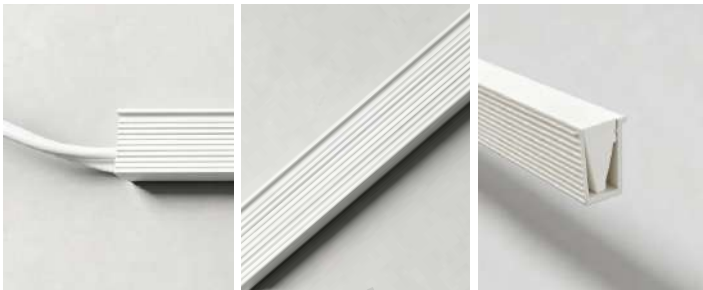

· Product Details

Material	Aluminum Alloy

· Core Specifications

Length	35.4 inches
Width	0.25 inches
Depth	0.36 inches