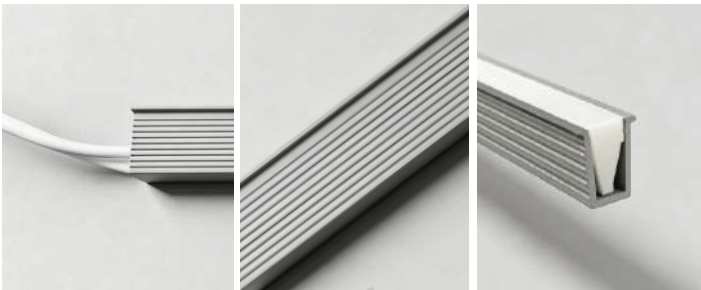

· Product Details

Material	Aluminum Alloy

· Core Specifications

Length	15.7 inches
Width	0.25 inches
Depth	0.36 inches