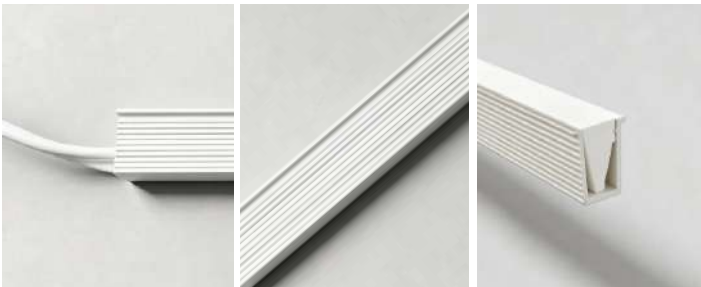

· **Product Details**

Material	Aluminum Alloy

· **Core Specifications**

Length	15.7 inches
Width	0.25 inches
Depth	0.36 inches