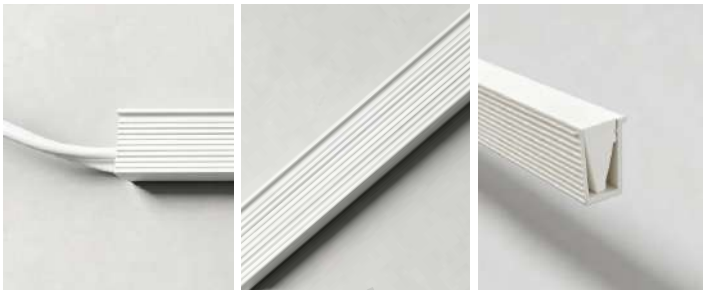

· Product Details

Material	Aluminum Alloy

· Core Specifications

Length	23.6 inches
Width	0.25 inches
Depth	0.36 inches