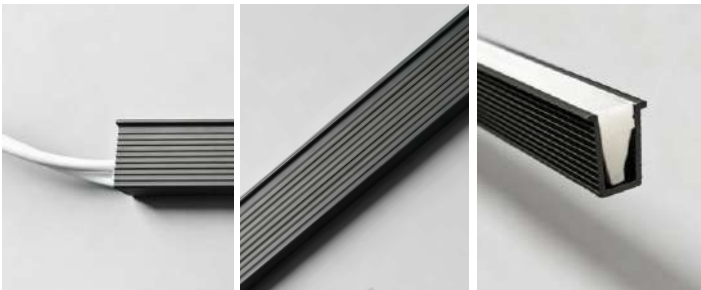

| | |
|---------------|---|
| Product Name | LED Strip Lights Waterproof Embedded LED Linear Light |
| Style | Modern |
| Specification | Hardwired |

This waterproof LED strip light has aluminum alloy channel and high-transparency silicone lampshade.

It provides high CRI LED with cool white and warm white flicker-free lighting.

It comes in 3 lengths for hidden installation in cabinets, ceilings and staircases.

· Basic Product Information

| | |
|---------------|---------------------|
| Product Model | LI001565-01B/ 02B |
| Product Type | Linear Wall Sconces |
| Power Type | Hardwired |
| Product Color | Black |

· Product Details

| | |
|----------|----------------|
| Material | Aluminum Alloy |
|----------|----------------|

· Core Specifications

| | |
|--------|-------------|
| Length | 15.7 inches |
| Width | 0.25 inches |
| Depth | 0.36 inches |