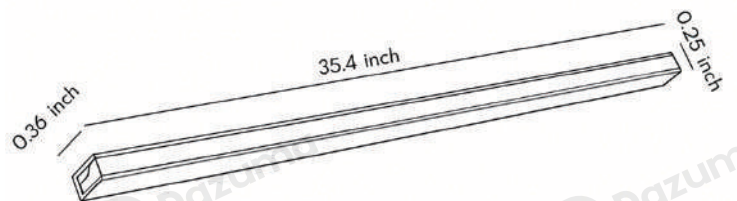

· Product Details

| | |
|----------|----------------|
| Material | Aluminum Alloy |
|----------|----------------|

· Core Specifications

| | |
|--------|-------------|
| Length | 15.7 inches |
| Width | 0.25 inches |
| Depth | 0.36 inches |

· Product Details

| | |
|----------|----------------|
| Material | Aluminum Alloy |
|----------|----------------|

· Core Specifications

| | |
|--------|-------------|
| Length | 23.6 inches |
| Width | 0.25 inches |
| Depth | 0.36 inches |

· Product Details

| | |
|----------|----------------|
| Material | Aluminum Alloy |
|----------|----------------|

· Core Specifications

| | |
|--------|-------------|
| Length | 35.4 inches |
| Width | 0.25 inches |
| Depth | 0.36 inches |