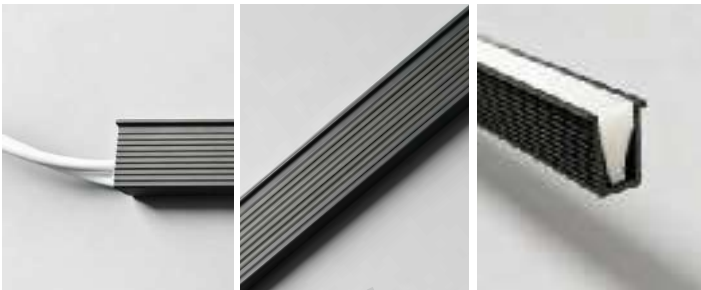

· Product Details

Material	Aluminum Alloy

· Core Specifications

Length	23.6 inches
Width	0.25 inches
Depth	0.36 inches