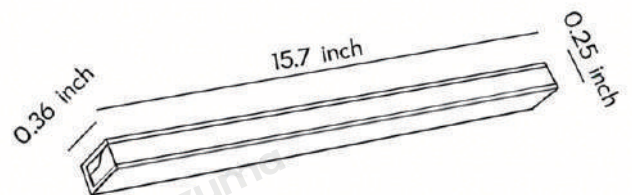

· Product Details

| | |
|----------|----------------|
| Material | Aluminum Alloy |
|----------|----------------|

· Core Specifications

| | |
|--------|-------------|
| Length | 23.6 inches |
| Width | 0.25 inches |
| Depth | 0.36 inches |

· Product Details

| | |
|----------|----------------|
| Material | Aluminum Alloy |
|----------|----------------|

· Core Specifications

| | |
|--------|-------------|
| Length | 35.4 inches |
| Width | 0.25 inches |
| Depth | 0.36 inches |

· Product Details

| | |
|----------|----------------|
| Material | Aluminum Alloy |
|----------|----------------|

· Core Specifications

| | |
|--------|-------------|
| Length | 15.7 inches |
| Width | 0.25 inches |
| Depth | 0.36 inches |