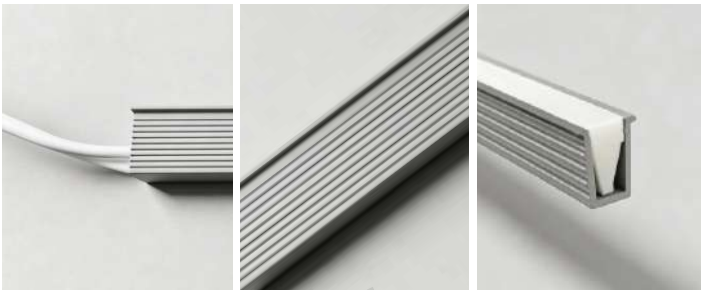

· Product Details

Material	Aluminum Alloy

· Core Specifications

Length	35.4 inches
Width	0.25 inches
Depth	0.36 inches