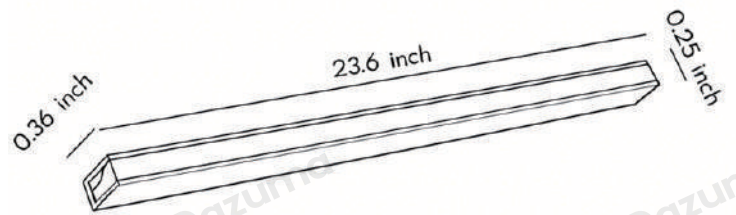

· Product Details

| | |
|----------|----------------|
| Material | Aluminum Alloy |
|----------|----------------|

· Core Specifications

| | |
|--------|-------------|
| Length | 15.7 inches |
| Width | 0.25 inches |
| Depth | 0.36 inches |

· Product Details

| | |
|----------|----------------|
| Material | Aluminum Alloy |
|----------|----------------|

· Core Specifications

| | |
|--------|-------------|
| Length | 23.6 inches |
| Width | 0.25 inches |
| Depth | 0.36 inches |

· Product Details

| | |
|----------|----------------|
| Material | Aluminum Alloy |
|----------|----------------|

· Core Specifications

| | |
|--------|-------------|
| Length | 35.4 inches |
| Width | 0.25 inches |
| Depth | 0.36 inches |