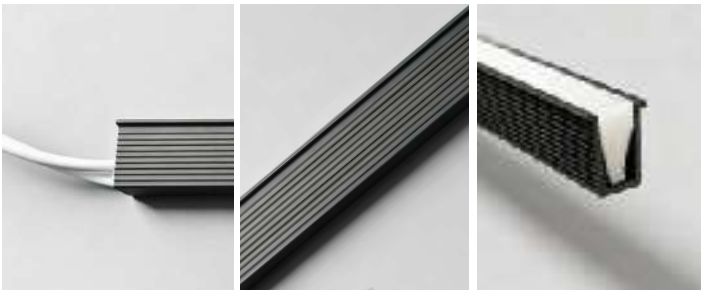

· Product Details

Material	Aluminum Alloy

· Core Specifications

Length	35.4 inches
Width	0.25 inches
Depth	0.36 inches