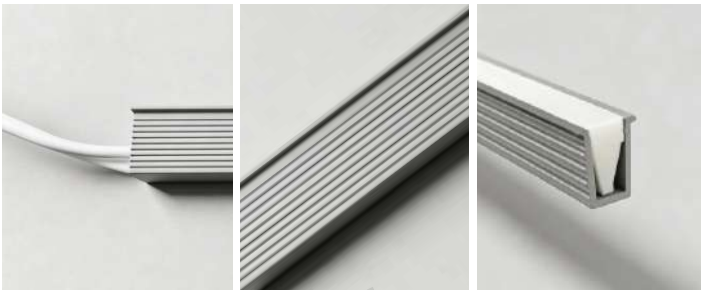

· Product Details

Material	Aluminum Alloy

· Core Specifications

Length	23.6 inches
Width	0.25 inches
Depth	0.36 inches