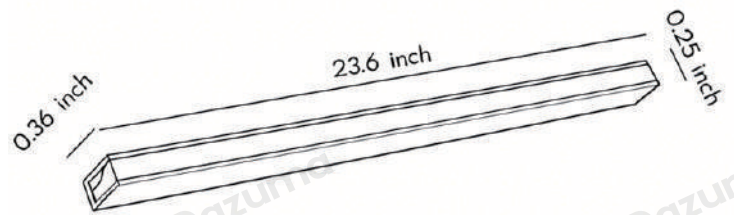

· Product Details

| | |
|----------|----------------|
| Material | Aluminum Alloy |
|----------|----------------|

· Core Specifications

| | |
|--------|-------------|
| Length | 35.4 inches |
| Width | 0.25 inches |
| Depth | 0.36 inches |

· Product Details

| | |
|----------|----------------|
| Material | Aluminum Alloy |
|----------|----------------|

· Core Specifications

| | |
|--------|-------------|
| Length | 15.7 inches |
| Width | 0.25 inches |
| Depth | 0.36 inches |

· Product Details

| | |
|----------|----------------|
| Material | Aluminum Alloy |
|----------|----------------|

· Core Specifications

| | |
|--------|-------------|
| Length | 23.6 inches |
| Width | 0.25 inches |
| Depth | 0.36 inches |