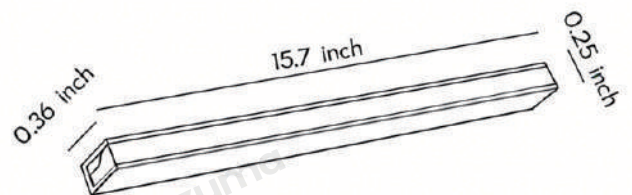

· Product Details

| | |
|----------|----------------|
| Material | Aluminum Alloy |
|----------|----------------|

· Core Specifications

| | |
|--------|-------------|
| Length | 15.7 inches |
| Width | 0.25 inches |
| Depth | 0.36 inches |

· Product Details

| | |
|----------|----------------|
| Material | Aluminum Alloy |
|----------|----------------|

· Core Specifications

| | |
|--------|-------------|
| Length | 23.6 inches |
| Width | 0.25 inches |
| Depth | 0.36 inches |

· Product Details

| | |
|----------|----------------|
| Material | Aluminum Alloy |
|----------|----------------|

· Core Specifications

| | |
|--------|-------------|
| Length | 35.4 inches |
| Width | 0.25 inches |
| Depth | 0.36 inches |