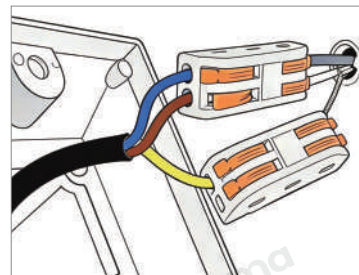

Voltage AC12V(Use with Transformer)

Light Source Type LED Integrated

Light Source Included Yes

Color Temperature 3000- 6000K

Dimmable No

Hardwired

Blue: Neutral wire
Brown: Live wire
Yellow: Ground wire