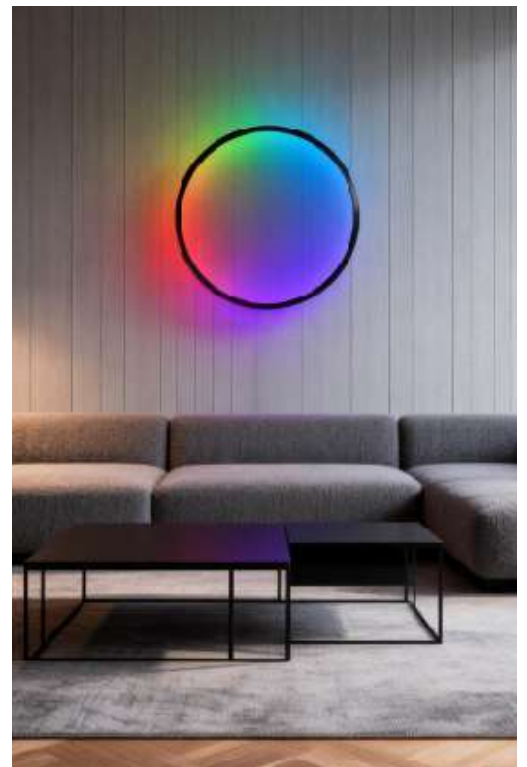

Product Name	RGB LED Ring Well Light Modern Black Decorative Light
Style	Simple
Specification	US Plug-In

This RGB LED ring wall light has a minimalist design with multiple color options.

It supports touch remote and wireless APP control for personalized lighting.

Black finish and PVC shade fit living rooms, bedrooms and various interiors.

· Basic Product Information

Product Model	LI001570-01B/ 02B
Product Type	Diffused Light Wall Sconces
Power Type	US Plug-In
Product Color	Black

· Product Details

Material	PVC
----------	-----

· Core Specifications

Length	15.7 inches
Width	15.7 inches
Depth	1.6 inches

Voltage	AC100-240V
Light Source Type	LED Integrated
Light Source Included	Yes
Color Temperature	RGB
Dimmable	No