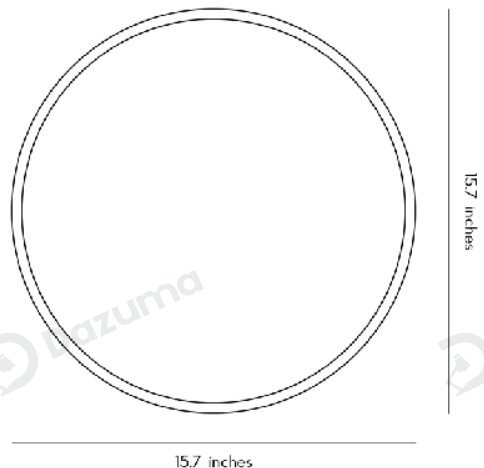

· Product Details

Material	PVC
----------	-----

· Core Specifications

Length	15.7 inches
Width	15.7 inches
Depth	1.6 inches

Voltage	AC100-240V
Light Source Type	LED Integrated
Light Source Included	Yes
Color Temperature	RGB
Dimmable	No