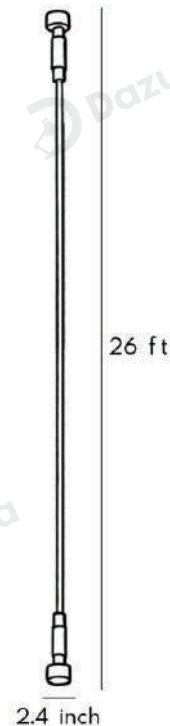

· Product Details

Material	Steel Belt
----------	------------

· Core Specifications

Length	13.0 Ft
Width	2.4 inches
Depth	2.4 inches

· Basic Product Information

Product Model	LI001573-02B/ 06B/ 10B
Product Type	Linear Wall Sconces
Power Type	Hardwired
Product Color	Black

· Product Details

Material	Steel Belt
----------	------------

· Core Specifications

Length	13.0 Ft
Width	2.4 inches
Depth	2.4 inches

· Basic Product Information

Product Model	LI001573-14B/ 18B/ 22B
Product Type	Linear Wall Sconces
Power Type	Hardwired
Product Color	White

· Product Details

Material	Steel Belt
----------	------------

· Core Specifications

Length	20.0 Ft
Width	2.4 inches
Depth	2.4 inches

· Basic Product Information

Product Model	LI001573-15B/ 19B/ 23B
Product Type	Linear Wall Sconces
Power Type	Hardwired
Product Color	White

· Product Details

Material	Steel Belt
----------	------------

· Core Specifications

Length	26.0 Ft
Width	2.4 inches
Depth	2.4 inches

· Basic Product Information

Product Model	LI001573-16B/ 20B/ 24B
Product Type	Linear Wall Sconces
Power Type	Hardwired
Product Color	White