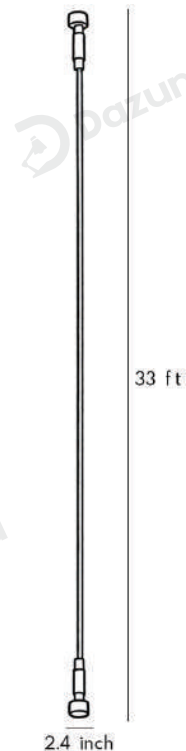

Product Name	Skyline Linear LED Lighting Rotatable Steel Bar Light
Style	Modern
Specification	Hardwired

This skyline linear LED light has an ultra-thin steel frame and PVC shade in black and white.

It has four lengths, 12W/m LED, and three light modes: warm, cool and dimmable.

· Product Details

Material	Steel Belt
----------	------------

· Core Specifications

Length	20.0 Ft
Width	2.4 inches
Depth	2.4 inches

· Basic Product Information

Product Model	LI001573-15B/ 19B/ 23B
Product Type	Linear Wall Sconces
Power Type	Hardwired
Product Color	White

· Product Details

Material	Steel Belt
----------	------------

· Core Specifications

Length	26.0 Ft
Width	2.4 inches
Depth	2.4 inches

· Basic Product Information

Product Model	LI001573-16B/ 20B/ 24B
Product Type	Linear Wall Sconces
Power Type	Hardwired
Product Color	White

· Product Details

Material	Steel Belt
----------	------------

· Core Specifications

Length	33.0 Ft
Width	2.4 inches
Depth	2.4 inches

Voltage DC100-265V

Light Source Type LED Integrated

Light Source Included Yes