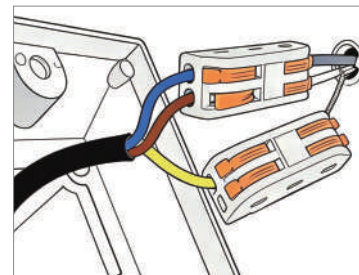

Voltage DC100-265V

Light Source Type LED Integrated

Light Source Included Yes

Color Temperature 3000- 6000K

Dimmable Yes

Hardwired

Blue: Neutral wire

Brown: Live wire

Yellow: Ground wire