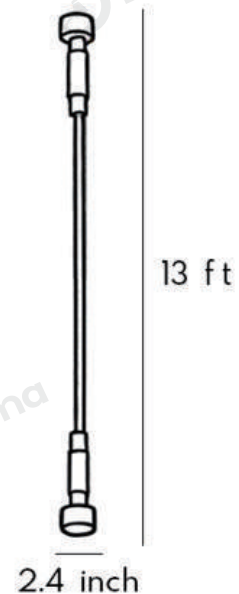

· Product Details

Material	Steel Belt
----------	------------

· Core Specifications

Length	13.0 Ft
Width	2.4 inches
Depth	2.4 inches

· Basic Product Information

Product Model	LI001573-02B/ 06B/ 10B
Product Type	Linear Wall Sconces
Power Type	Hardwired
Product Color	Black

· Product Details

Material	Steel Belt
----------	------------

· Core Specifications

Length	26.0 Ft
Width	2.4 inches
Depth	2.4 inches

· Basic Product Information

Product Model	LI001573-04B/ 08B/ 12B
Product Type	Linear Wall Sconces
Power Type	Hardwired
Product Color	Black

· Product Details

Material	Steel Belt
----------	------------

· Core Specifications

Length	33.0 Ft
Width	2.4 inches
Depth	2.4 inches

· Basic Product Information

Product Model	LI001573-13B/ 17B/ 21B
Product Type	Linear Wall Sconces
Power Type	Hardwired
Product Color	White

· Product Details

Material	Steel Belt
----------	------------

· Core Specifications

Length	13.0 Ft
Width	2.4 inches
Depth	2.4 inches

· Basic Product Information

Product Model	LI001573-14B/ 18B/ 22B
Product Type	Linear Wall Sconces
Power Type	Hardwired
Product Color	White