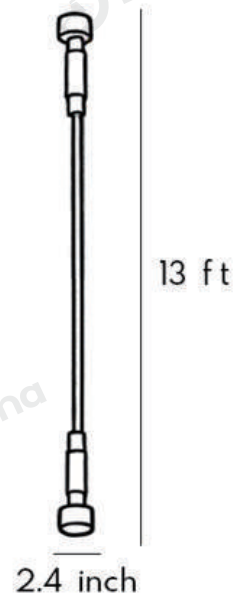

Product Name	Skyline Linear LED Lighting Rotatable Steel Bar Light
Style	Modern
Specification	Hardwired

This skyline linear LED light has an ultra-thin steel frame and PVC shade in black and white.

It has four lengths, 12W/m LED, and three light modes: warm, cool and dimmable.

· Product Details

Material	Steel Belt
----------	------------

· Core Specifications

Length	13.0 Ft
Width	2.4 inches
Depth	2.4 inches

· Basic Product Information

Product Model	LI001573-02B/ 06B/ 10B
Product Type	Linear Wall Sconces
Power Type	Hardwired
Product Color	Black

· Product Details

Material	Steel Belt
----------	------------

· Core Specifications

Length	20.0 Ft
Width	2.4 inches
Depth	2.4 inches

· Basic Product Information

Product Model	LI001573-03B/ 07B/ 11B
Product Type	Linear Wall Sconces
Power Type	Hardwired
Product Color	Black

· Product Details

Material	Steel Belt
----------	------------

· Core Specifications

Length	26.0 Ft
Width	2.4 inches
Depth	2.4 inches

· Basic Product Information

Product Model	LI001573-04B/ 08B/ 12B
Product Type	Linear Wall Sconces
Power Type	Hardwired
Product Color	Black