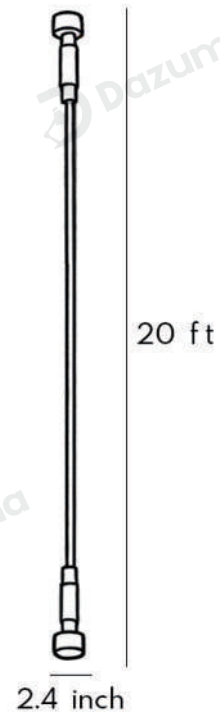

Product Name	Skyline Linear LED Lighting Rotatable Steel Bar Light
Style	Modern
Specification	Hardwired

This skyline linear LED light has an ultra-thin steel frame and PVC shade in black and white.

It has four lengths, 12W/m LED, and three light modes: warm, cool and dimmable.

· Product Details

Material	Steel Belt
----------	------------

· Core Specifications

Length	13.0 Ft
Width	2.4 inches
Depth	2.4 inches

· Basic Product Information

Product Model	LI001573-02B/ 06B/ 10B
Product Type	Linear Wall Sconces
Power Type	Hardwired
Product Color	Black

· Product Details

Material	Steel Belt
----------	------------

· Core Specifications

Length	20.0 Ft
Width	2.4 inches
Depth	2.4 inches

· Basic Product Information

Product Model	LI001573-03B/ 07B/ 11B
Product Type	Linear Wall Sconces
Power Type	Hardwired
Product Color	Black

· Product Details

Material	Steel Belt
----------	------------

· Core Specifications

Length	26.0 Ft
Width	2.4 inches
Depth	2.4 inches

· Basic Product Information

Product Model	LI001573-04B/ 08B/ 12B
Product Type	Linear Wall Sconces
Power Type	Hardwired
Product Color	Black