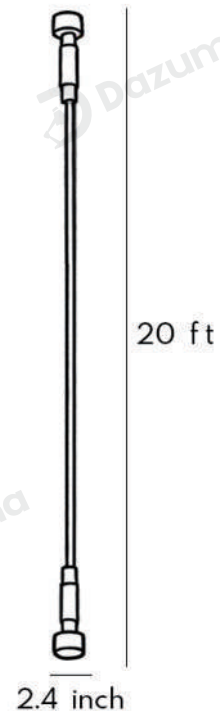

· Product Details

Material	Steel Belt
----------	------------

· Core Specifications

Length	13.0 Ft
Width	2.4 inches
Depth	2.4 inches

· Basic Product Information

Product Model	LI001573-02B/ 06B/ 10B
Product Type	Linear Wall Sconces
Power Type	Hardwired
Product Color	Black

· Product Details

Material	Steel Belt
----------	------------

· Core Specifications

Length	33.0 Ft
Width	2.4 inches
Depth	2.4 inches

· Basic Product Information

Product Model	LI001573-13B/ 17B/ 21B
Product Type	Linear Wall Sconces
Power Type	Hardwired
Product Color	White

· Product Details

Material	Steel Belt
----------	------------

· Core Specifications

Length	13.0 Ft
Width	2.4 inches
Depth	2.4 inches

· Basic Product Information

Product Model	LI001573-14B/ 18B/ 22B
Product Type	Linear Wall Sconces
Power Type	Hardwired
Product Color	White

· Product Details

Material	Steel Belt
----------	------------

· Core Specifications

Length	20.0 Ft
Width	2.4 inches
Depth	2.4 inches

· Basic Product Information

Product Model	LI001573-15B/ 19B/ 23B
Product Type	Linear Wall Sconces
Power Type	Hardwired
Product Color	White