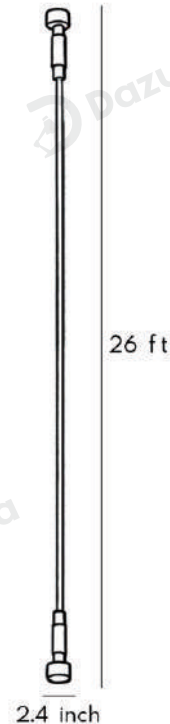

Product Name	Skyline Linear LED Lighting Rotatable Steel Bar Light
Style	Modern
Specification	Hardwired

This skyline linear LED light has an ultra-thin steel frame and PVC shade in black and white.

It has four lengths, 12W/m LED, and three light modes: warm, cool and dimmable.

· Product Details

Material	Steel Belt
----------	------------

· Core Specifications

Length	13.0 Ft
Width	2.4 inches
Depth	2.4 inches

· Basic Product Information

Product Model	LI001573-02B/ 06B/ 10B
Product Type	Linear Wall Sconces
Power Type	Hardwired
Product Color	Black

· Product Details

Material	Steel Belt
----------	------------

· Core Specifications

Length	20.0 Ft
Width	2.4 inches
Depth	2.4 inches

· Basic Product Information

Product Model	LI001573-03B/ 07B/ 11B
Product Type	Linear Wall Sconces
Power Type	Hardwired
Product Color	Black

· Product Details

Material	Steel Belt
----------	------------

· Core Specifications

Length	26.0 Ft
Width	2.4 inches
Depth	2.4 inches

· Basic Product Information

Product Model	LI001573-04B/ 08B/ 12B
Product Type	Linear Wall Sconces
Power Type	Hardwired
Product Color	Black