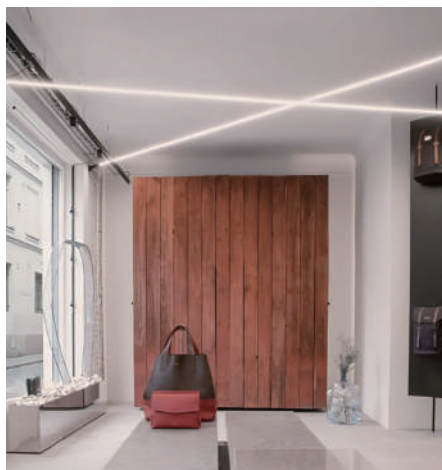

Product Name	Skyline Linear LED Lighting Rotatable Steel Bar Light
Style	Modern
Specification	Hardwired

This skyline linear LED light has an ultra-thin steel frame and PVC shade in black and white.

It has four lengths, 12W/m LED, and three light modes: warm, cool and dimmable.

Rotatable base allows adjustable light direction for bedrooms, living rooms and corridors.

· Basic Product Information

Product Model	LI001573-01B/ 05B/ 09B
Product Type	Linear Wall Sconces
Power Type	Hardwired
Product Color	Black