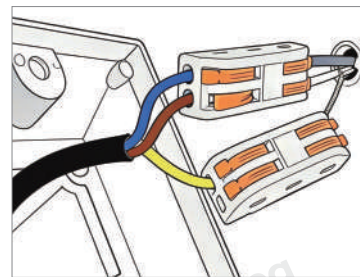

## · Product Details

---

Material	Silicone Gel
----------	--------------

· **Core Specifications**

Width 0.79 inches  
 Depth 157.48 inches  
 Height 0.79 inches

Width 0.79 inches  
 Depth 236.22 inches  
 Height 0.79 inches

Width 0.79 inches  
 Depth 314.96 inches  
 Height 0.79 inches

Width 0.79 inches  
 Depth 393.7 inches  
 Height 0.79 inches

Voltage	AC90-260V
Light Source Type	LED lamp bead
Light Source Included	Yes
Color Temperature	3000K
Dimmable	No
CRI	90
IP Rating	IP44
Hardwired	