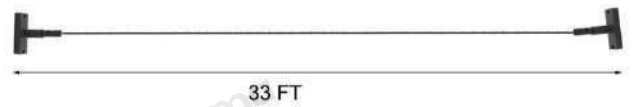

Product Name Skyline linear light

Style Modern

Specification 13 Ft/26 Ft/20 Ft/33 Ft

This modern outdoor floor lamp comes in 4 height options.

Made of stainless steel and aluminum with an acrylic lampshade.

## · Product Details

---

Material	Silicone Gel
----------	--------------

· **Core Specifications**

Width 0.79 inches  
 Depth 157.48 inches  
 Height 0.79 inches

Width 0.79 inches  
 Depth 236.22 inches  
 Height 0.79 inches

Width 0.79 inches  
 Depth 314.96 inches  
 Height 0.79 inches

Width 0.79 inches  
 Depth 393.7 inches  
 Height 0.79 inches

Voltage	AC90-260V
Light Source Type	LED lamp bead
Light Source Included	Yes
Color Temperature	3000K
Dimmable	No
CRI	90
IP Rating	IP44
Hardwired	

Blue: Neutral wire  
Brown: Live wire  
Yellow: Ground wire