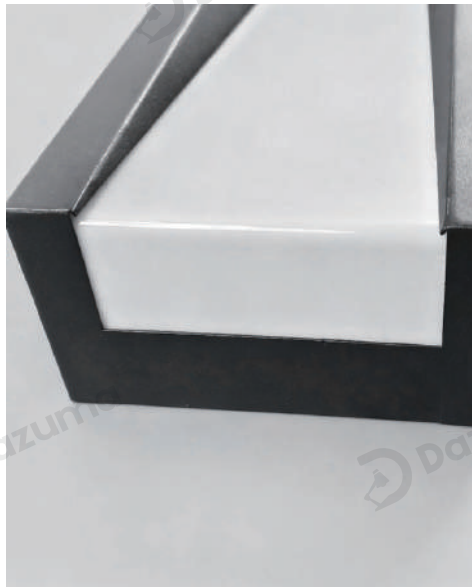

Product Name Top rated outdoor wall lights

Style Modern

Specification 5.9"x3.1"x20.5"/5.9"x3.1"x24.8"  
/7.1"x3.5"x39.4"

This high-end outdoor wall lamp features a stainless steel frame and acrylic lampshade.

It comes in three sizes to fit different wall dimensions, with a built-in 20W high-brightness LED light source.

Suitable for installation on courtyard exterior walls, porch side walls, terrace backgrounds and other places.

Product Color

Black

## · Product Details

---

Material

Stainless Steel + Acrylic

• Core Specifications

Width 5.9 inches  
 Depth 3.1 inches  
 Height 20.5 inches

Width 5.9 inches  
 Depth 3.1 inches  
 Height 24.8 inches

Width 7.1 inches  
 Depth 3.5 inches  
 Height 39.4 inches