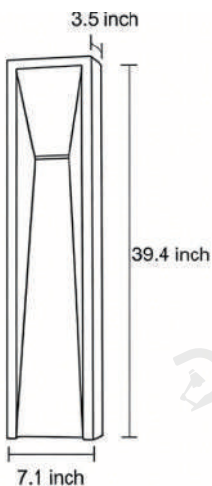

Product Name Top rated outdoor wall lights

Style Modern

Specification 5.9"x3.1"x20.5"/5.9"x3.1"x24.8"  
/7.1"x3.5"x39.4"

This high-end outdoor wall lamp features a stainless steel frame and acrylic lampshade.

It comes in three sizes to fit different wall dimensions, with a built-in 20W high-brightness LED light source.

Suitable for installation on courtyard exterior walls, porch side walls, terrace backgrounds and other places.

## · Product Details

---

Material

Stainless Steel + Acrylic

• Core Specifications

Width 5.9 inches  
 Depth 3.1 inches  
 Height 20.5 inches

Width 5.9 inches  
 Depth 3.1 inches  
 Height 24.8 inches

Width 7.1 inches  
 Depth 3.5 inches  
 Height 39.4 inches