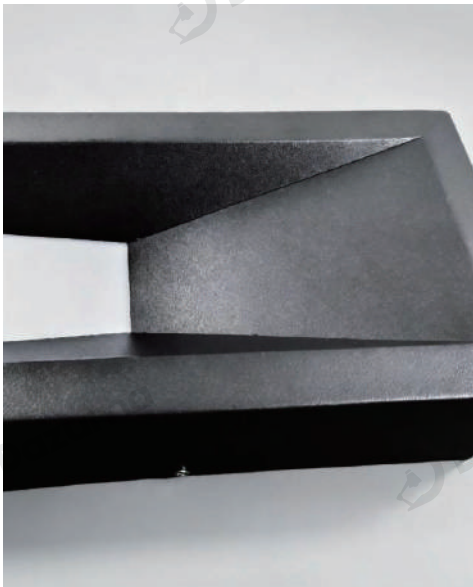

Product Name Top rated outdoor wall lights

Style Modern

Specification 5.9"x3.1"x20.5"/5.9"x3.1"x24.8"  
/7.1"x3.5"x39.4"

This high-end outdoor wall lamp features a stainless steel frame and acrylic lampshade.

It comes in three sizes to fit different wall dimensions, with a built-in 20W high-brightness LED light source.

Suitable for installation on courtyard exterior walls, porch side walls, terrace backgrounds and other places.

## · Product Details

---

Material

Stainless Steel + Acrylic

• Core Specifications

Width 5.9 inches  
 Depth 3.1 inches  
 Height 20.5 inches

Width 5.9 inches  
 Depth 3.1 inches  
 Height 24.8 inches

Width 7.1 inches  
 Depth 3.5 inches  
 Height 39.4 inches