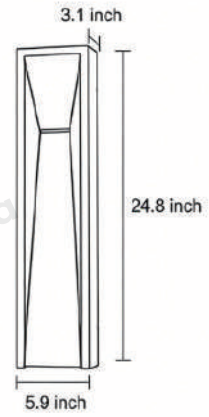

Product Name Top rated outdoor wall lights

Style Modern

Specification 5.9"x3.1"x20.5"/5.9"x3.1"x24.8"  
/7.1"x3.5"x39.4"

This high-end outdoor wall lamp features a stainless steel frame and acrylic lampshade.

It comes in three sizes to fit different wall dimensions, with a built-in 20W high-brightness LED light source.

Suitable for installation on courtyard exterior walls, porch side walls, terrace backgrounds and other places.

## · Product Details

---

Material

Stainless Steel + Acrylic

• Core Specifications

Width 5.9 inches  
 Depth 3.1 inches  
 Height 20.5 inches

Width 5.9 inches  
 Depth 3.1 inches  
 Height 24.8 inches

Width 7.1 inches  
 Depth 3.5 inches  
 Height 39.4 inches