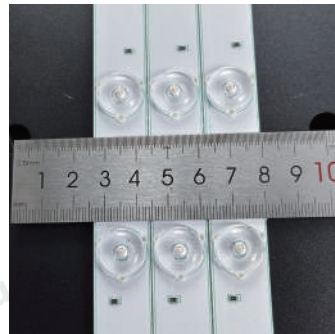

· Core Performance Indicators

Installation Method	Wall Mounted-Fix the base on the wall, wire then install the lamp body.
Application Scenarios	Balcony,Villa
Certifications	CE, ROHS, WEEE, CEC, DLC, IES
Color Temperature Adjustment	Warm White (3200K)
Product Accessories	Lamp body ×1, screw pack ×1

www.dazuma.us

+1 978-678-4855 (US Support)

hello@dazuma.us

Customer Service: Mon-Fri, 9am-6pm EST.

Online Service Team: 120 East Hollis Street, Nashua, NH 03060