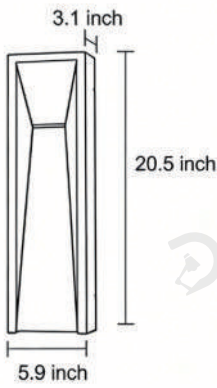

Product Name Top rated outdoor wall lights

Style Modern

Specification 5.9"x3.1"x20.5"/5.9"x3.1"x24.8"  
/7.1"x3.5"x39.4"

This high-end outdoor wall lamp features a stainless steel frame and acrylic lampshade.

It comes in three sizes to fit different wall dimensions, with a built-in 20W high-brightness LED light source.

Suitable for installation on courtyard exterior walls, porch side walls, terrace backgrounds and other places.

## · Product Details

---

Material

Stainless Steel + Acrylic

• Core Specifications

Width 5.9 inches  
 Depth 3.1 inches  
 Height 20.5 inches

Width 5.9 inches  
 Depth 3.1 inches  
 Height 24.8 inches

Width 7.1 inches  
 Depth 3.5 inches  
 Height 39.4 inches