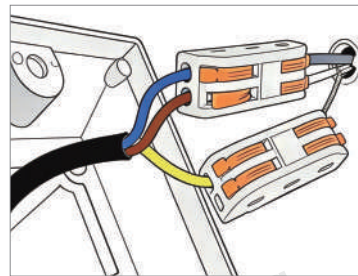

Blue: Neutral wire
Brown: Live wire
Yellow: Ground wire