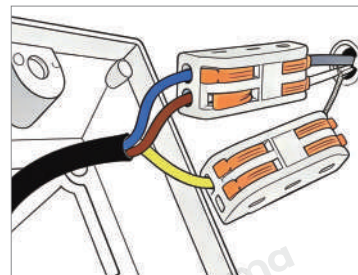

Product Name	Double Arm Wall Sconce Industrial Style Adjustable Light
Style	Simple
Specification	Hardwired

This double arm industrial wall sconce has rotatable shade and adjustable arm for flexible lighting.

Length	28.0 inches
Width	59.0 inches
Depth	7.9 inches

Length	28.0 inches
Width	71.0 inches
Depth	7.9 inches

Voltage	AC110V
Light Source Type	LED E27 Bulb
Light Source Included	Yes
Color Temperature	3000K
Dimmable	No

Hardwired

Blue: Neutral wire
 Brown: Live wire
 Yellow: Ground wire

· Core Performance Indicators

Installation Method	Wall Mount - Easy installation: Fix the base on the wall, wire then install the lamp body.
Application Scenarios	Bedroom, Living Room
Certifications	CE, ROHS, WEEE, CEC, DLC, IES
Color Temperature Adjustment	Warm Light (3000K)
Product Accessories	Lamp Head ×2, Lamp Pole ×3, Base ×1, Manual ×1 Bracket ×1, Bulb ×2, Screw Pack ×3