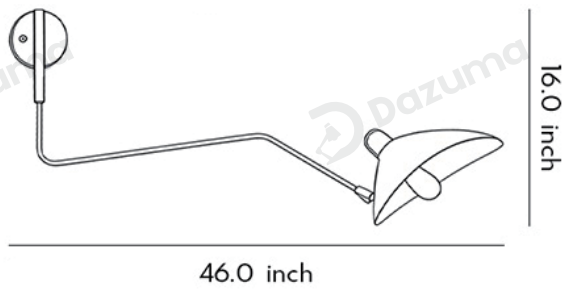

Durable iron with refined coating offers smooth surface and great light reflection.

7W E27 LED, available in 1/2-light and multiple lengths for various interior spaces.

· Basic Product Information

Product Model LI001660-01B/ 02B/ 03B / 04B

Power Type Hardwired

Product Color Black

· Product Details

Material Iron

• Core Specifications

Length 16.0 inches
 Width 26.0 inches
 Depth 7.9 inches

Length 16.0 inches
 Width 37.0 inches
 Depth 7.9 inches

Length 16.0 inches
 Width 46.0 inches
 Depth 7.9 inches

Length 16.0 inches
 Width 54.0 inches
 Depth 7.9 inches

• Core Specifications

Length	28.0 inches
Width	39.0 inches
Depth	7.9 inches

Length	28.0 inches
Width	47.0 inches
Depth	7.9 inches

Length	28.0 inches
Width	59.0 inches
Depth	7.9 inches

Length	28.0 inches
Width	71.0 inches
Depth	7.9 inches

Voltage	AC110V
Light Source Type	LED E27 Bulb
Light Source Included	Yes
Color Temperature	3000K
Dimmable	No