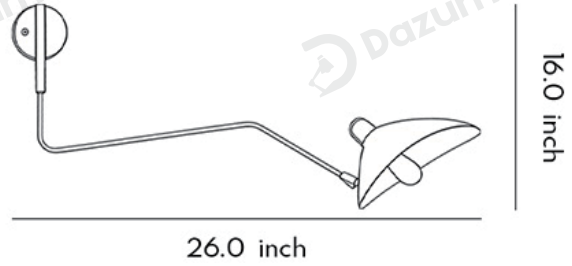

Durable iron with refined coating offers smooth surface and great light reflection.

7W E27 LED, available in 1/2-light and multiple lengths for various interior spaces.

· Basic Product Information

Product Model LI001660-01B/ 02B/ 03B / 04B

Power Type Hardwired

Product Color Black

· Product Details

Material Iron

• Core Specifications

Length 16.0 inches
 Width 26.0 inches
 Depth 7.9 inches

Length 16.0 inches
 Width 37.0 inches
 Depth 7.9 inches

Length 16.0 inches
 Width 46.0 inches
 Depth 7.9 inches

Length 16.0 inches
 Width 54.0 inches
 Depth 7.9 inches

• Core Specifications

Length	28.0 inches
Width	39.0 inches
Depth	7.9 inches

Length	28.0 inches
Width	47.0 inches
Depth	7.9 inches

Length	28.0 inches
Width	59.0 inches
Depth	7.9 inches

Length	28.0 inches
Width	71.0 inches
Depth	7.9 inches

Voltage	AC110V
Light Source Type	LED E27 Bulb
Light Source Included	Yes
Color Temperature	3000K
Dimmable	No