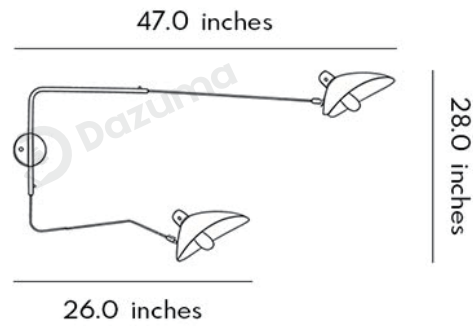

Durable iron with refined coating offers smooth surface and great light reflection.

7W E27 LED, available in 1/2-light and multiple lengths for various interior spaces.

· Basic Product Information

Product Model LI001660-01B/ 02B/ 03B / 04B

Power Type Hardwired

Product Color Black

· Product Details

Material Iron

• Core Specifications

Length 16.0 inches
 Width 26.0 inches
 Depth 7.9 inches

Length 16.0 inches
 Width 37.0 inches
 Depth 7.9 inches

Length 16.0 inches
 Width 46.0 inches
 Depth 7.9 inches

Length 16.0 inches
 Width 54.0 inches
 Depth 7.9 inches

• Core Specifications

Length	28.0 inches
Width	39.0 inches
Depth	7.9 inches

Length	28.0 inches
Width	47.0 inches
Depth	7.9 inches

Length	28.0 inches
Width	59.0 inches
Depth	7.9 inches

Length	28.0 inches
Width	71.0 inches
Depth	7.9 inches

Voltage	AC110V
Light Source Type	LED E27 Bulb
Light Source Included	Yes
Color Temperature	3000K
Dimmable	No