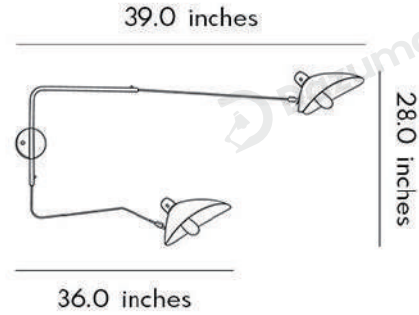

Durable iron with refined coating offers smooth surface and great light reflection.

7W E27 LED, available in 1/2-light and multiple lengths for various interior spaces.

· Basic Product Information

Product Model LI001660-01B/ 02B/ 03B / 04B

Power Type Hardwired

Product Color Black

· Product Details

Material Iron

• Core Specifications

Length 16.0 inches
 Width 26.0 inches
 Depth 7.9 inches

Length 16.0 inches
 Width 37.0 inches
 Depth 7.9 inches

Length 16.0 inches
 Width 46.0 inches
 Depth 7.9 inches

Length 16.0 inches
 Width 54.0 inches
 Depth 7.9 inches

• Core Specifications

Length	28.0 inches
Width	39.0 inches
Depth	7.9 inches

Length	28.0 inches
Width	47.0 inches
Depth	7.9 inches

Length	28.0 inches
Width	59.0 inches
Depth	7.9 inches

Length	28.0 inches
Width	71.0 inches
Depth	7.9 inches

Voltage	AC110V
Light Source Type	LED E27 Bulb
Light Source Included	Yes
Color Temperature	3000K
Dimmable	No