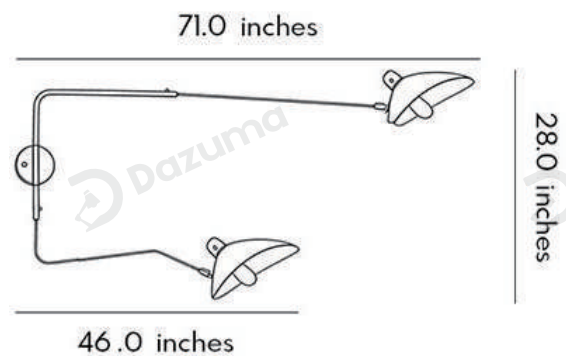

Power Type Hardwired

Product Color Black

· Product Details

Material Iron

• Core Specifications

Length 16.0 inches
 Width 26.0 inches
 Depth 7.9 inches

Length 16.0 inches
 Width 37.0 inches
 Depth 7.9 inches

Length 16.0 inches
 Width 46.0 inches
 Depth 7.9 inches

Length 16.0 inches
 Width 54.0 inches
 Depth 7.9 inches

• Core Specifications

Length	28.0 inches
Width	39.0 inches
Depth	7.9 inches

Length	28.0 inches
Width	47.0 inches
Depth	7.9 inches

Length	28.0 inches
Width	59.0 inches
Depth	7.9 inches

Length	28.0 inches
Width	71.0 inches
Depth	7.9 inches

Voltage	AC110V
Light Source Type	LED E27 Bulb
Light Source Included	Yes
Color Temperature	3000K
Dimmable	No