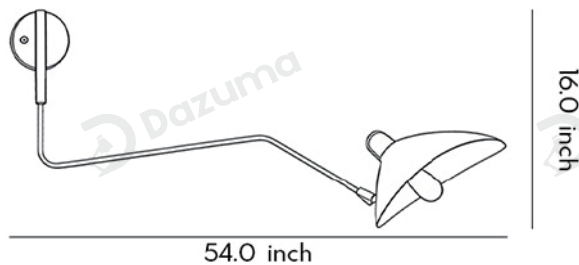

Durable iron with refined coating offers smooth surface and great light reflection.

7W E27 LED, available in 1/2-light and multiple lengths for various interior spaces.

· Basic Product Information

Product Model LI001660-01B/ 02B/ 03B / 04B

Power Type Hardwired

Product Color Black

· Product Details

Material Iron

• Core Specifications

Length 16.0 inches
 Width 26.0 inches
 Depth 7.9 inches

Length 16.0 inches
 Width 37.0 inches
 Depth 7.9 inches

Length 16.0 inches
 Width 46.0 inches
 Depth 7.9 inches

Length 16.0 inches
 Width 54.0 inches
 Depth 7.9 inches

• Core Specifications

Length	28.0 inches
Width	39.0 inches
Depth	7.9 inches

Length	28.0 inches
Width	47.0 inches
Depth	7.9 inches

Length	28.0 inches
Width	59.0 inches
Depth	7.9 inches

Length	28.0 inches
Width	71.0 inches
Depth	7.9 inches

Voltage	AC110V
Light Source Type	LED E27 Bulb
Light Source Included	Yes
Color Temperature	3000K
Dimmable	No