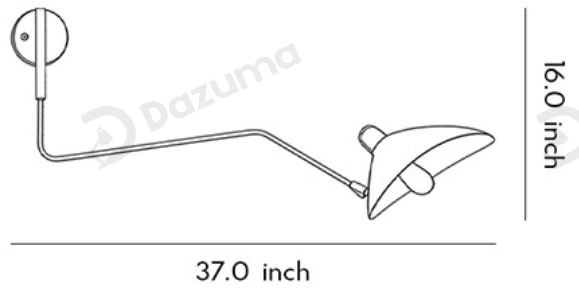

Durable iron with refined coating offers smooth surface and great light reflection.

7W E27 LED, available in 1/2-light and multiple lengths for various interior spaces.

· Basic Product Information

Product Model LI001660-01B/ 02B/ 03B / 04B

Power Type Hardwired

Product Color Black

· Product Details

Material Iron

• Core Specifications

Length 16.0 inches
 Width 26.0 inches
 Depth 7.9 inches

Length 16.0 inches
 Width 37.0 inches
 Depth 7.9 inches

Length 16.0 inches
 Width 46.0 inches
 Depth 7.9 inches

Length 16.0 inches
 Width 54.0 inches
 Depth 7.9 inches

• Core Specifications

Length	28.0 inches
Width	39.0 inches
Depth	7.9 inches

Length	28.0 inches
Width	47.0 inches
Depth	7.9 inches

Length	28.0 inches
Width	59.0 inches
Depth	7.9 inches

Length	28.0 inches
Width	71.0 inches
Depth	7.9 inches

Voltage	AC110V
Light Source Type	LED E27 Bulb
Light Source Included	Yes
Color Temperature	3000K
Dimmable	No