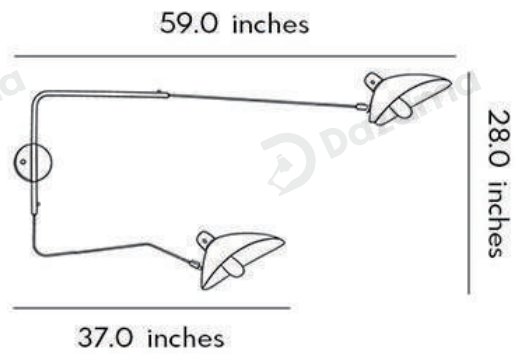

Durable iron with refined coating offers smooth surface and great light reflection.

7W E27 LED, available in 1/2-light and multiple lengths for various interior spaces.

· Basic Product Information

Product Model LI001660-01B/ 02B/ 03B / 04B

Power Type Hardwired

Product Color Black

· Product Details

Material Iron

• Core Specifications

Length 16.0 inches
 Width 26.0 inches
 Depth 7.9 inches

Length 16.0 inches
 Width 37.0 inches
 Depth 7.9 inches

Length 16.0 inches
 Width 46.0 inches
 Depth 7.9 inches

Length 16.0 inches
 Width 54.0 inches
 Depth 7.9 inches

• Core Specifications

Length	28.0 inches
Width	39.0 inches
Depth	7.9 inches

Length	28.0 inches
Width	47.0 inches
Depth	7.9 inches

Length	28.0 inches
Width	59.0 inches
Depth	7.9 inches

Length	28.0 inches
Width	71.0 inches
Depth	7.9 inches

Voltage	AC110V
Light Source Type	LED E27 Bulb
Light Source Included	Yes
Color Temperature	3000K
Dimmable	No