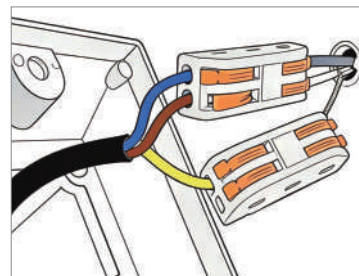

· Core Specifications

Length	11.8 inches
Width	9.84 inches
Depth	9.84 inches

· Basic Product Information

Product Model	HA077814-02B/04B
Product Type	Outdoor Lighting Fixture
Power Type	Hardwired/Solar Powered
Product Color	Black + White

Blue: Neutral wire
Brown: Live wire
Yellow: Ground wire

• Core Performance Indicators

Installation Method

Direct Mount - Easy installation: install the base first, connect the wires, then secure the fixture