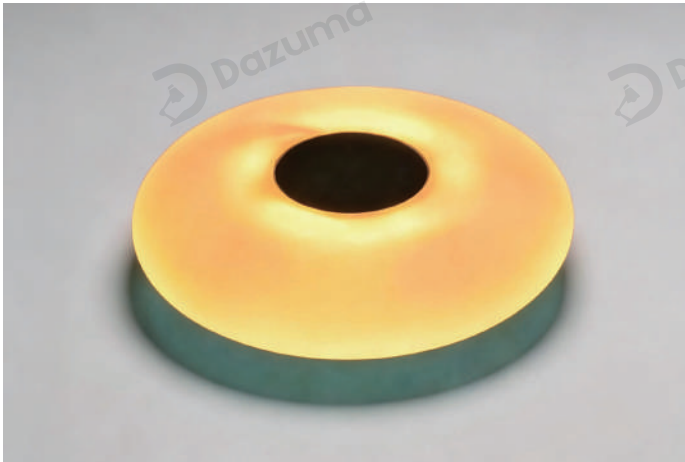

It features a stainless steel body, acrylic shade, 3000K warm white LEDs, and IP65 waterproofing.

Designed for outdoor use, it provides energy-efficient, durable lighting for garden fences and patio edges.

· Basic Product Information

Product Model	HA077814-01B/03B
Product Type	Outdoor Lighting Fixture
Power Type	Hardwired/Solar Powered
Product Color	Black + White

· Product Details

Material	Stainless Steel + Acrylic
----------	---------------------------

· Core Specifications

Length	11.8 inches
Width	9.84 inches
Depth	9.84 inches

· Basic Product Information

Product Model	HA077814-02B/04B
Product Type	Outdoor Lighting Fixture
Power Type	Hardwired/Solar Powered
Product Color	Black + White

· Product Details

Material	Stainless Steel + Acrylic
----------	---------------------------

· Core Specifications

Length	19.7 inches
Width	9.84 inches
Depth	9.84 inches

Voltage	AC110V
Light Source Type	LED E27 Bulb
Light Source Included	Yes
Color Temperature	3000K
Dimmable	No
CRI	90
IP Rating	IP65
Hardwired	