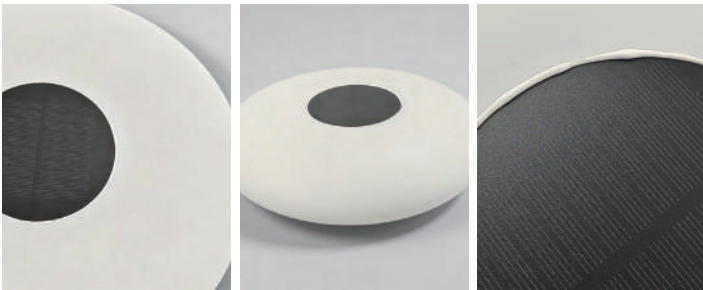

Product Model	HA077814-01B/03B
Product Type	Outdoor Lighting Fixture
Power Type	Hardwired/Solar Powered
Product Color	Black + White

· Product Details

Material	Stainless Steel + Acrylic

· Core Specifications

Length	11.8 inches
Width	9.84 inches
Depth	9.84 inches