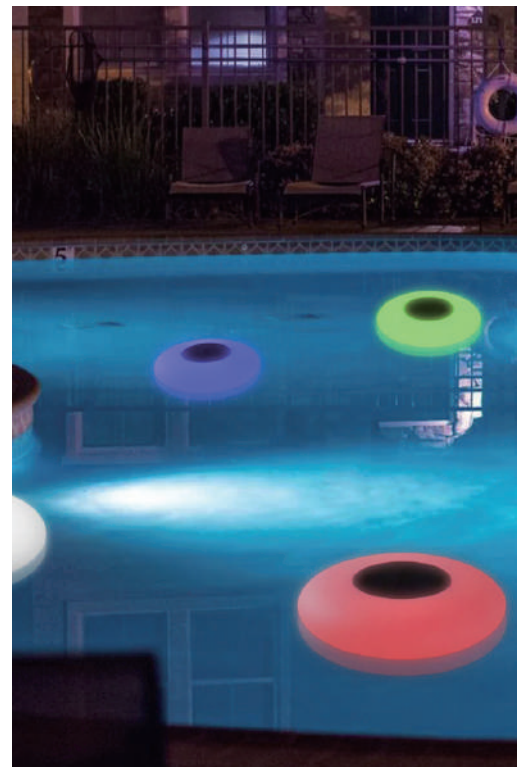

Product Name	Modern Black Waterproof LED Outdoor Wall & Pillar Light
Style	Modern
Specification	Hardwired / Solar Powered

This modern black outdoor LED wall & pillar light is available in two specifications, with hardwired or solar power options.

It features a stainless steel body, acrylic shade, 3000K warm white LEDs, and IP65 waterproofing.

Designed for outdoor use, it provides energy-efficient, durable lighting for garden fences and patio edges.

· Basic Product Information

Product Model	HA077814-01B/03B
Product Type	Outdoor Lighting Fixture
Power Type	Hardwired/Solar Powered
Product Color	Black + White

· Product Details

Material	Stainless Steel + Acrylic
----------	---------------------------

· Core Specifications

Length	11.8 inches
Width	9.84 inches
Depth	9.84 inches

· Basic Product Information

Product Model	HA077814-02B/04B
Product Type	Outdoor Lighting Fixture
Power Type	Hardwired/Solar Powered
Product Color	Black + White