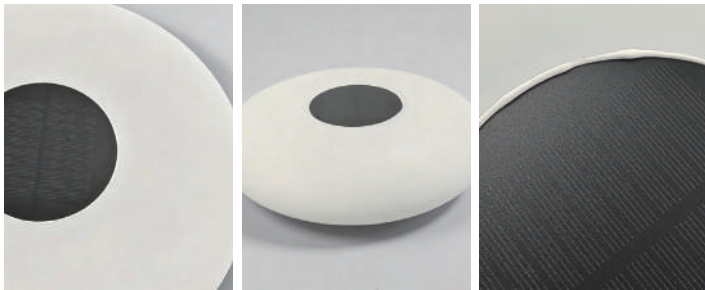

It features a stainless steel body, acrylic shade, 3000K warm white LEDs, and IP65 waterproofing.

Designed for outdoor use, it provides energy-efficient, durable lighting for garden fences and patio edges.

· Core Specifications

Length	11.8 inches
Width	9.84 inches
Depth	9.84 inches

· Basic Product Information

Product Model	HA077814-02B/04B
Product Type	Outdoor Lighting Fixture
Power Type	Hardwired/Solar Powered
Product Color	Black + White

· Product Details

Material	Stainless Steel + Acrylic
----------	---------------------------

· Core Specifications

Length	19.7 inches
Width	9.84 inches
Depth	9.84 inches

Voltage	AC110V
Light Source Type	LED E27 Bulb
Light Source Included	Yes
Color Temperature	3000K
Dimmable	No
CRI	90
IP Rating	IP65
Hardwired	