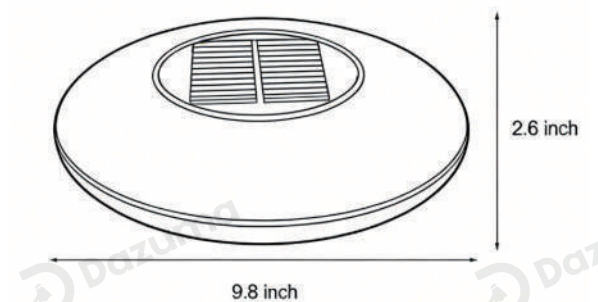

· Basic Product Information

Product Model	HA077814-01B/03B
Product Type	Outdoor Lighting Fixture
Power Type	Hardwired/Solar Powered
Product Color	Black + White

· Product Details

Material	Stainless Steel + Acrylic
----------	---------------------------

· Core Specifications

Length	11.8 inches
Width	9.84 inches
Depth	9.84 inches

· Basic Product Information

Product Model	HA077814-02B/04B
Product Type	Outdoor Lighting Fixture
Power Type	Hardwired/Solar Powered
Product Color	Black + White

· Product Details

Material	Stainless Steel + Acrylic
----------	---------------------------

· Core Specifications

Length	19.7 inches
Width	9.84 inches
Depth	9.84 inches

Voltage	AC110V
Light Source Type	LED E27 Bulb
Light Source Included	Yes
Color Temperature	3000K
Dimmable	No
CRI	90
IP Rating	IP65
Hardwired	