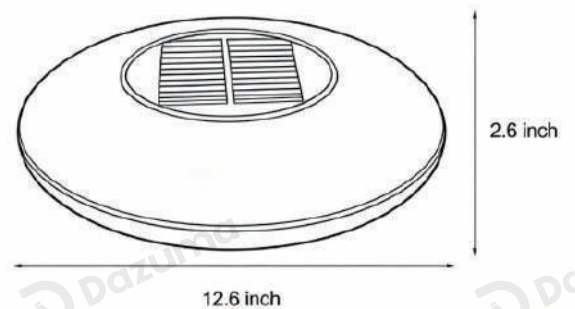

· Core Specifications

Length	11.8 inches
Width	9.84 inches
Depth	9.84 inches

· Basic Product Information

Product Model	HA077814-02B/04B
Product Type	Outdoor Lighting Fixture
Power Type	Hardwired/Solar Powered
Product Color	Black + White

· Product Details

Material	Stainless Steel + Acrylic
----------	---------------------------

· Core Specifications

Length	19.7 inches
Width	9.84 inches
Depth	9.84 inches

Voltage	AC110V
Light Source Type	LED E27 Bulb
Light Source Included	Yes
Color Temperature	3000K
Dimmable	No
CRI	90
IP Rating	IP65
Hardwired	