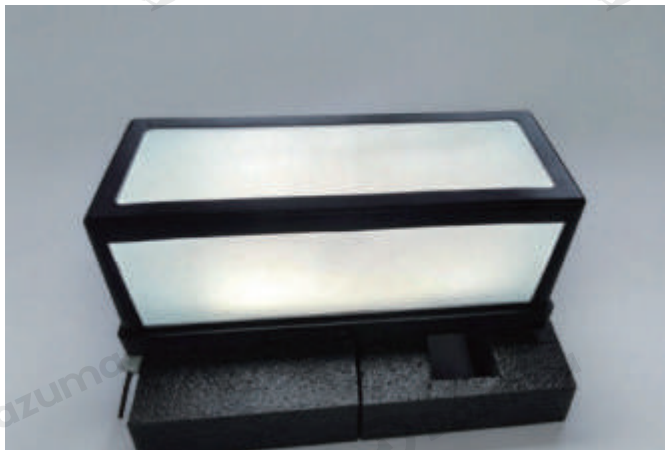

Product Name Contemporary Outdoor Wall Light

Style Modern

Specification 4.3"x4.3"x10.2" / 5.1"x4.3"x15"

This modern outdoor wall light features a die-cast aluminum body and PC lampshade.

It is available in two versions: sensor-equipped and non-sensor models.

· Basic Product Information

Product Model	LI001671
Product Type	Motion Sensor Wall Lights
Power Type	Hardwired
Product Color	Black

· Product Details

Material	Aluminum+ PC
----------	--------------

· Core Specifications

Width	4.3 inches
Depth	4.3 inches
Height	10.2 inches

· Basic Product Information

Product Model	LI001671
Product Type	Motion Sensor Wall Lights
Power Type	Hardwired
Product Color	Black

· Product Details

Material	Aluminum+ P
----------	-------------

· Core Specifications

Width	5.1 inches
Depth	4.3 inches
Height	15 inches

Voltage	85-265V
Light Source Type	LED
Light Source Included	Yes
Color Temperature	3000K/6000K
Dimmable	No
CRI	>80
IP Rating	IP65

Hardwired