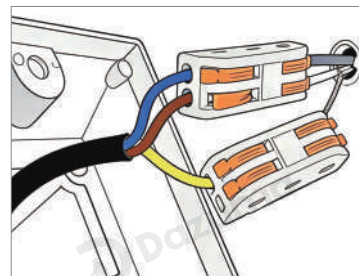

· Core Specifications

Width	5.1 inches
Depth	4.3 inches
Height	15 inches

Voltage	85-265V
Light Source Type	LED
Light Source Included	Yes
Color Temperature	3000K/6000K
Dimmable	No
CRI	>80
IP Rating	IP65

Hardwired