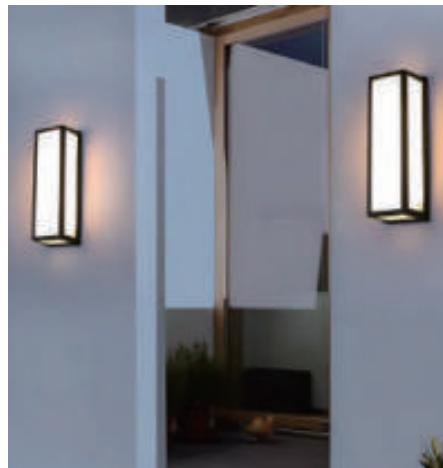

Product Name Contemporary Outdoor Wall Light

Style Modern

Specification 4.3"x4.3"x10.2" / 5.1"x4.3"x15"

This modern outdoor wall light features a die-cast aluminum body and PC lampshade.

It is available in two versions: sensor-equipped and non-sensor models.

The sensor model automatically turns on when people approach and turns off with a **10-30 second delay** after they leave, ensuring convenience and safety.

It comes in two sizes with a built-in LED light source, supporting both warm white and cool white lighting modes.