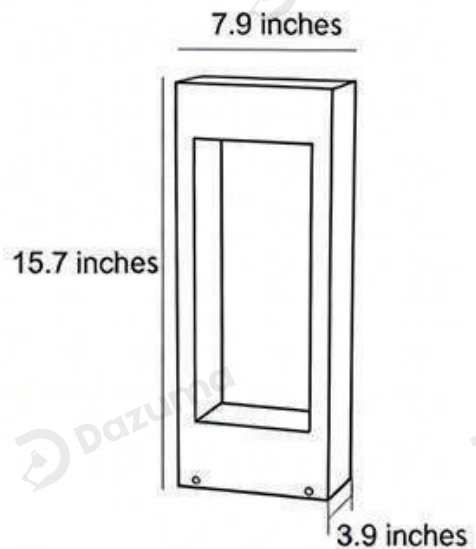

· Product Details

Material	Aluminum
----------	----------

· Core Specifications

Length	15.7 inches
Width	7.9 inches
Depth	3.9 inches

· Basic Product Information

Product Model	LI001840-03B/ 04B
Product Type	Bollard Lights
Power Type	Hardwired
Product Color	Black

· Product Details

Material	Aluminum
----------	----------

· Core Specifications

Length	23.6 inches
Width	7.9 inches
Depth	3.9 inches

· Basic Product Information

Product Model	LI001840-05B/ 06B
Product Type	Bollard Lights
Power Type	Hardwired
Product Color	Black

· Product Details

Material	Aluminum
----------	----------

· Core Specifications

Length	31.5 inches
Width	7.9 inches
Depth	3.9 inches

Voltage	AC85-265V
Light Source Type	LED
Light Source Included	Yes
Color Temperature	3000- 6000K
Dimmable	No
CRI	80
IP Rating	IP54
Hardwired	