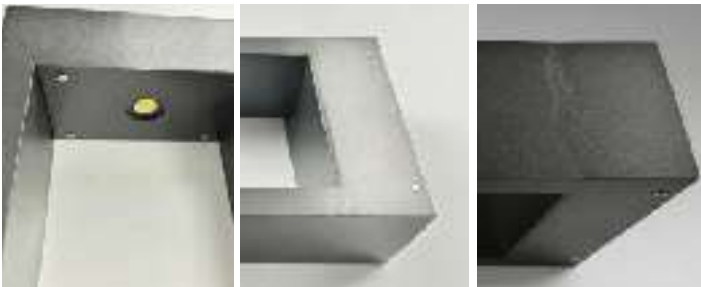

Product Name	Black Bollard Lights Modern Slim Border LED Lawn Light
Style	Modern
Specification	Hardwired

This bollard light has a minimalist design with slim aluminum frame for modern outdoor use.

IP54 waterproof, its ideal for gardens, lawns and pathways in various weather conditions.

· Product Details

Material	Aluminum
----------	----------

· Core Specifications

Length	15.7 inches
Width	7.9 inches
Depth	3.9 inches

· Basic Product Information

Product Model	LI001840-03B/ 04B
Product Type	Bollard Lights
Power Type	Hardwired
Product Color	Black

· Product Details

Material	Aluminum
----------	----------

· Core Specifications

Length	23.6 inches
Width	7.9 inches
Depth	3.9 inches

· Basic Product Information

Product Model	LI001840-05B/ 06B
Product Type	Bollard Lights
Power Type	Hardwired
Product Color	Black

· Product Details

Material	Aluminum
----------	----------

· Core Specifications

Length	31.5 inches
Width	7.9 inches
Depth	3.9 inches

Voltage	AC85-265V
Light Source Type	LED
Light Source Included	Yes
Color Temperature	3000- 6000K
Dimmable	No
CRI	80
IP Rating	IP54
Hardwired	