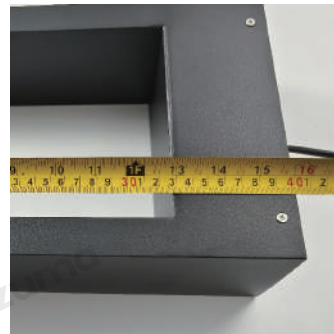

· Product Details

Material	Aluminum
----------	----------

· Core Specifications

Length	15.7 inches
Width	7.9 inches
Depth	3.9 inches

· Basic Product Information

Product Model	LI001840-03B/ 04B
Product Type	Bollard Lights
Power Type	Hardwired
Product Color	Black

· Product Details

Material	Aluminum
----------	----------

· Core Specifications

Length	23.6 inches
Width	7.9 inches
Depth	3.9 inches

· Basic Product Information

Product Model	LI001840-05B/ 06B
Product Type	Bollard Lights
Power Type	Hardwired
Product Color	Black

· Product Details

Material	Aluminum
----------	----------

· Core Specifications

Length	31.5 inches
Width	7.9 inches
Depth	3.9 inches

Voltage	AC85-265V
Light Source Type	LED
Light Source Included	Yes
Color Temperature	3000- 6000K
Dimmable	No
CRI	80
IP Rating	IP54
Hardwired	

Blue: Neutral wire
Brown: Live wire
Yellow: Ground wire

· Core Performance Indicators

Installation Method

Ground - Easy installation: Place on the ground directly, use when powered on.

Application Scenarios