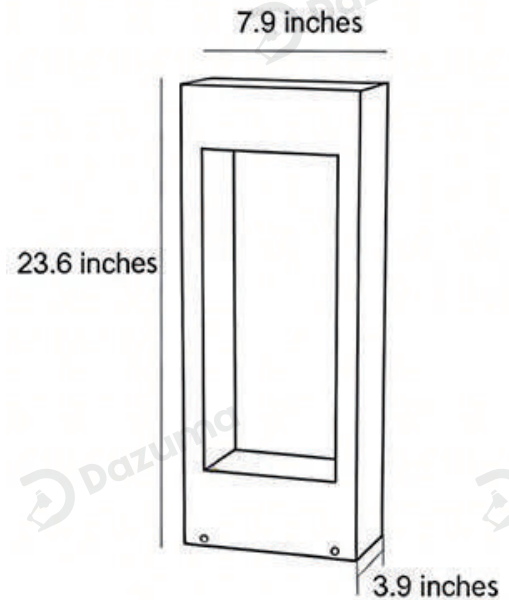

· Product Details

Material	Aluminum
----------	----------

· Core Specifications

Length	15.7 inches
Width	7.9 inches
Depth	3.9 inches

· Basic Product Information

Product Model	LI001840-03B/ 04B
Product Type	Bollard Lights
Power Type	Hardwired
Product Color	Black

· Product Details

Material	Aluminum
----------	----------

· Core Specifications

Length	23.6 inches
Width	7.9 inches
Depth	3.9 inches

· Basic Product Information

Product Model	LI001840-05B/ 06B
Product Type	Bollard Lights
Power Type	Hardwired
Product Color	Black

· Product Details

Material	Aluminum
----------	----------

· Core Specifications

Length	31.5 inches
Width	7.9 inches
Depth	3.9 inches

Voltage	AC85-265V
Light Source Type	LED
Light Source Included	Yes
Color Temperature	3000- 6000K
Dimmable	No
CRI	80
IP Rating	IP54
Hardwired	