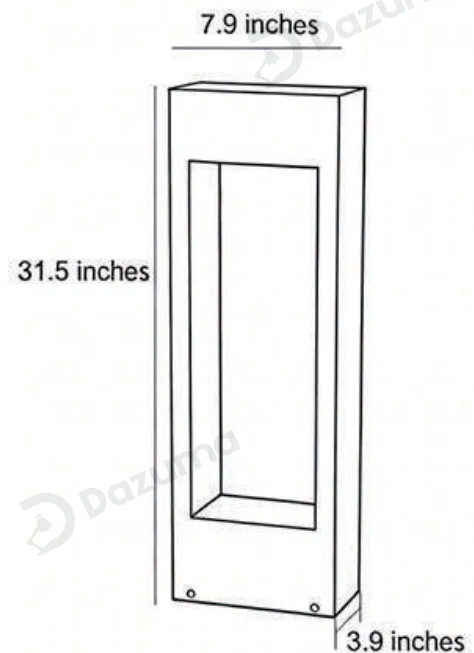

· Product Details

Material	Aluminum
----------	----------

· Core Specifications

Length	15.7 inches
Width	7.9 inches
Depth	3.9 inches

· Basic Product Information

Product Model	LI001840-03B/ 04B
Product Type	Bollard Lights
Power Type	Hardwired
Product Color	Black

· Product Details

Material	Aluminum
----------	----------

· Core Specifications

Length	23.6 inches
Width	7.9 inches
Depth	3.9 inches

· Basic Product Information

Product Model	LI001840-05B/ 06B
Product Type	Bollard Lights
Power Type	Hardwired
Product Color	Black

· Product Details

Material	Aluminum
----------	----------

· Core Specifications

Length	31.5 inches
Width	7.9 inches
Depth	3.9 inches

Voltage	AC85-265V
Light Source Type	LED
Light Source Included	Yes
Color Temperature	3000- 6000K
Dimmable	No
CRI	80
IP Rating	IP54
Hardwired	