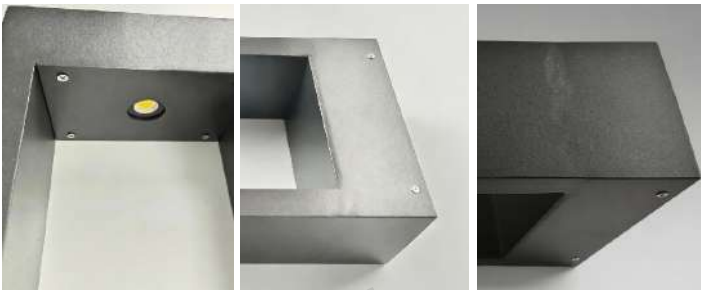

Product Name	Black Bollard Lights Modern Slim Border LED Lawn Light
Style	Modern
Specification	Hardwired

This bollard light has a minimalist design with slim aluminum frame for modern outdoor use.

IP54 waterproof, its ideal for gardens, lawns and pathways in various weather conditions.

Hard-wired LED offers soft white or warm white light for beauty and safety at night.

· Basic Product Information

Product Model	LI001840-01B/ 02B
Product Type	Bollard Lights
Power Type	Hardwired
Product Color	Black

· Product Details

Material	Aluminum
----------	----------

· Core Specifications

Length	15.7 inches
Width	7.9 inches
Depth	3.9 inches

· Basic Product Information

Product Model	LI001840-03B/ 04B
Product Type	Bollard Lights
Power Type	Hardwired
Product Color	Black

· Product Details

Material	Aluminum
----------	----------

· Core Specifications

Length	23.6 inches
Width	7.9 inches
Depth	3.9 inches

· Basic Product Information

Product Model	LI001840-05B/ 06B
Product Type	Bollard Lights
Power Type	Hardwired
Product Color	Black