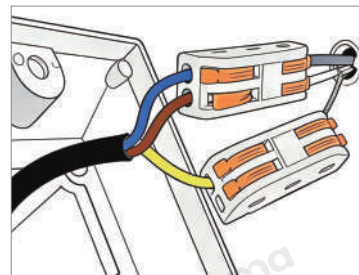

Blue: Neutral wire
Brown: Live wire
Yellow: Ground wire

· Core Performance Indicators

Installation Method

Ground - Easy installation: Place on the ground directly, use when powered on.

Application Scenarios