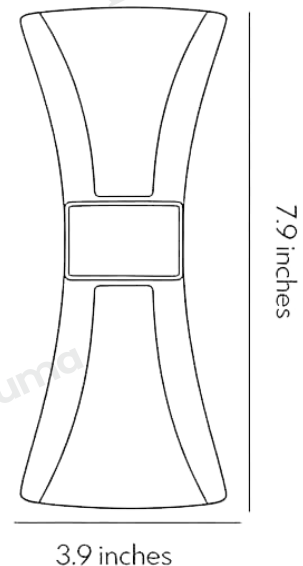

· Product Details

Material

Aluminum, Acrylic

· Core Specifications

Length 5.1 inches

Width 2.4 inches

Depth 2.4 inches

· Basic Product Information

· Product Details

Material

Aluminum, Acrylic

· Core Specifications

Length	7.9 inches
Width	3.9 inches
Depth	3.9 inches

· Basic Product Information

Product Model	LI001864-03B
Product Type	Up & Down Wall Lights
Power Type	Hardwired
Product Color	Black

· Product Details

Material	Aluminum, Acrylic
----------	-------------------

· Core Specifications

Length	5.1 inches
Width	2.4 inches
Depth	2.4 inches

· Basic Product Information

Product Model	LI001864-04B
Product Type	Up & Down Wall Lights
Power Type	Hardwired
Product Color	Black

· Product Details

Material	Aluminum, Acrylic
----------	-------------------

· Core Specifications

Length	7.9 inches
Width	3.9 inches
Depth	3.9 inches

Voltage AC85-265V

Light Source Type LED

Light Source Included Yes