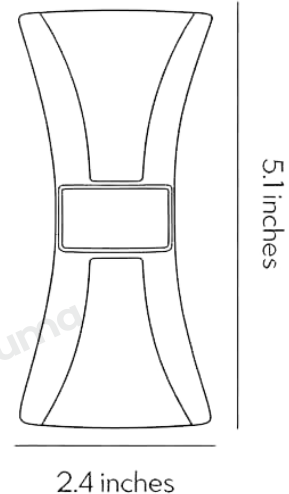

· Product Details

Material

Aluminum, Acrylic

· Core Specifications

Length 5.1 inches

Width 2.4 inches

Depth 2.4 inches

· Basic Product Information

· Product Details

Material

Aluminum, Acrylic

· Core Specifications

Length	7.9 inches
Width	3.9 inches
Depth	3.9 inches

· Basic Product Information

Product Model	LI001864-03B
Product Type	Up & Down Wall Lights
Power Type	Hardwired
Product Color	Black

· Product Details

Material	Aluminum, Acrylic
----------	-------------------

· Core Specifications

Length	5.1 inches
Width	2.4 inches
Depth	2.4 inches

· Basic Product Information

Product Model	LI001864-04B
Product Type	Up & Down Wall Lights
Power Type	Hardwired
Product Color	Black

· Product Details

Material	Aluminum, Acrylic
----------	-------------------

· Core Specifications

Length	7.9 inches
Width	3.9 inches
Depth	3.9 inches

Voltage AC85-265V

Light Source Type LED

Light Source Included Yes