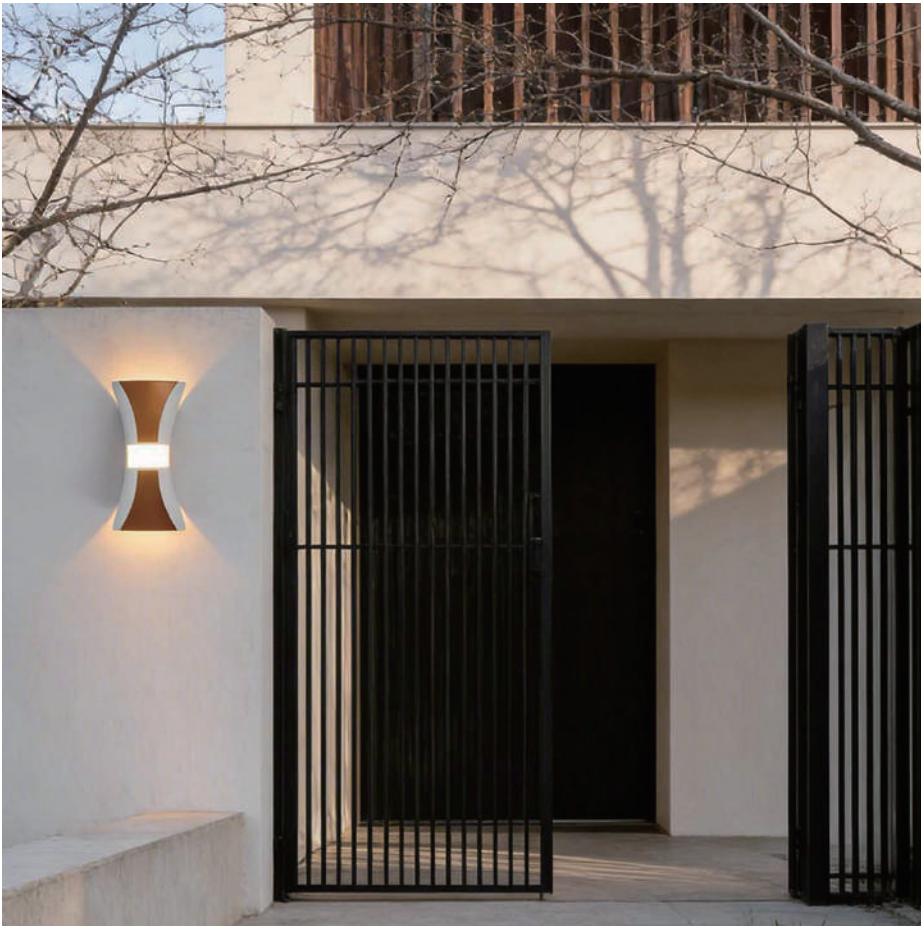

Product Name	Hourglass Wall Light Waterproof up and down Modern LED Light
Style	Modern
Specification	Hardwired

This hourglass wall light is made of high-grade aluminum for rustproof and durable outdoor use.

Sealed transparent acrylic shade blocks rain and dust, protecting the built-in LED source.

Bright flicker-free LED and multi-layer waterproofing ensure stable performance in rain.

· Basic Product Information