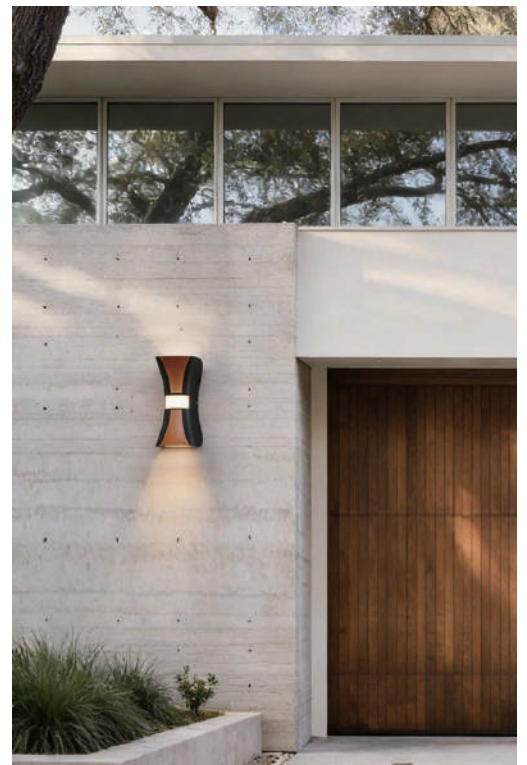

Product Name	Hourglass Wall Light Waterproof up and down Modern LED Light
Style	Modern
Specification	Hardwired

This hourglass wall light is made of high-grade aluminum for rustproof and durable outdoor use.

Sealed transparent acrylic shade blocks rain and dust, protecting the built-in LED source.

Bright flicker-free LED and multi-layer waterproofing ensure stable performance in rain.

· Basic Product Information