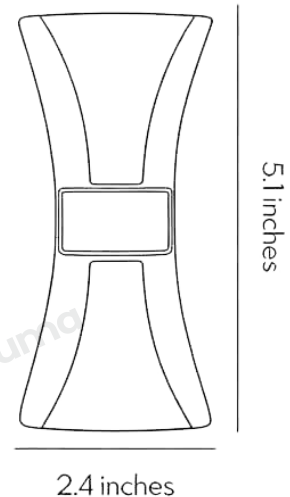

· Product Details

Material

Aluminum, Acrylic

· Core Specifications

Length 5.1 inches

Width 2.4 inches

Depth 2.4 inches

· Basic Product Information

· Product Details

Material

Aluminum, Acrylic

· Core Specifications

Length	7.9 inches
Width	3.9 inches
Depth	3.9 inches

· Basic Product Information

Product Model	LI001864-03B
Product Type	Up & Down Wall Lights
Power Type	Hardwired
Product Color	Black

· Product Details

Material	Aluminum, Acrylic
----------	-------------------

· Core Specifications

Length	5.1 inches
Width	2.4 inches
Depth	2.4 inches

· Basic Product Information

Product Model	LI001864-04B
Product Type	Up & Down Wall Lights
Power Type	Hardwired
Product Color	Black

· Product Details

Material	Aluminum, Acrylic
----------	-------------------

· Core Specifications

Length	7.9 inches
Width	3.9 inches
Depth	3.9 inches

Voltage AC85-265V

Light Source Type LED

Light Source Included Yes