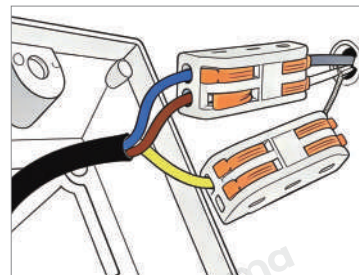

Voltage AC85-265V

Light Source Type LED

Light Source Included Yes

Color Temperature 3000K

Dimmable No

Hardwired

Blue: Neutral wire

Brown: Live wire

Yellow: Ground wire