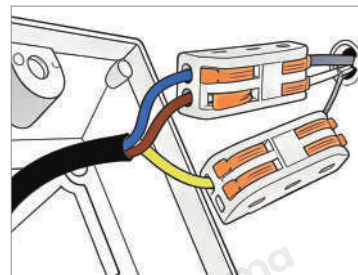

Width 6.9 inches
Depth 6.9 inches
Height 12.6 inches

Width 8.5 inches
Depth 8.5 inches
Height 14.6 inches

Width 10.8 inches
Depth 10.8 inches
Height 16.9 inches

Voltage	AC110V
Light Source Type	LED Bulb
Light Source Included	Yes
Color Temperature	3000K
Dimmable	No
IP Rating	IP54

Hardwired

Blue: Neutral wire
Brown: Live wire
Yellow: Ground wire

Core Performance Indicators

Installation Method

Post Top Mounted-Fix the lamp base on top of the post/pillar with screws, wire then install the lampshade.