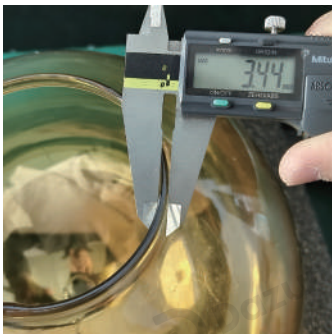

Product Name Globe pillar lights

Style Modern

Specification Black,Copper

This spherical post lamp features an aluminum body and a glass lampshade. It comes in two classic colors: black and bronze, and is available in three sizes.

Width 6.9 inches
Depth 6.9 inches
Height 12.6 inches

Width 8.5 inches
Depth 8.5 inches
Height 14.6 inches

Width 10.8 inches
Depth 10.8 inches
Height 16.9 inches

Voltage	AC110V
Light Source Type	LED Bulb
Light Source Included	Yes
Color Temperature	3000K
Dimmable	No
IP Rating	IP54

Hardwired

Blue: Neutral wire
Brown: Live wire
Yellow: Ground wire

Core Performance Indicators

Installation Method

Post Top Mounted-Fix the lamp base on top of the post/pillar with screws, wire then install the lampshade.