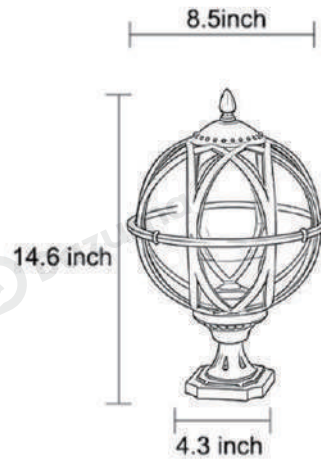

Product Name Globe pillar lights

Style Modern

Specification Black,Copper

This spherical post lamp features an aluminum body and a glass lampshade. It comes in two classic colors: black and bronze, and is available in three sizes.

Width 6.9 inches
Depth 6.9 inches
Height 12.6 inches

Width 8.5 inches
Depth 8.5 inches
Height 14.6 inches

Width 10.8 inches
Depth 10.8 inches
Height 16.9 inches

Voltage	AC110V
Light Source Type	LED Bulb
Light Source Included	Yes
Color Temperature	3000K
Dimmable	No
IP Rating	IP54