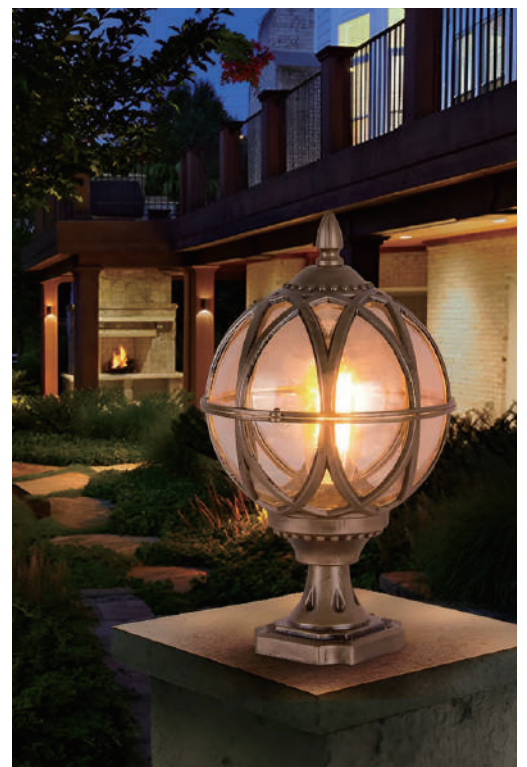

Product Name Globe pillar lights

Style Modern

Specification Black,Copper

This spherical post lamp features an aluminum body and a glass lampshade. It comes in two classic colors: black and bronze, and is available in three sizes.

Compatible with the universal E27 base, it allows users to replace LED or energy-saving bulbs as needed.

Double-insulated copper wire ensures electrical safety.

The baked finish makes it waterproof and weather-resistant.