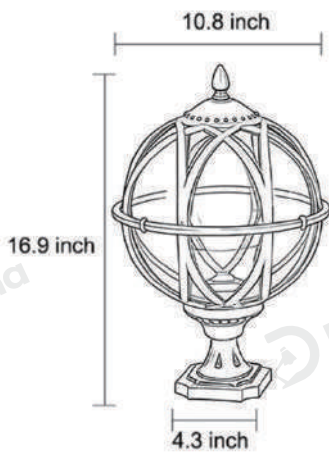

Product Name Globe pillar lights

Style Modern

Specification Black,Copper

This spherical post lamp features an aluminum body and a glass lampshade. It comes in two classic colors: black and bronze, and is available in three sizes.

Width 6.9 inches
Depth 6.9 inches
Height 12.6 inches

Width 8.5 inches
Depth 8.5 inches
Height 14.6 inches

Width 10.8 inches
Depth 10.8 inches
Height 16.9 inches

Voltage	AC110V
Light Source Type	LED Bulb
Light Source Included	Yes
Color Temperature	3000K
Dimmable	No
IP Rating	IP54