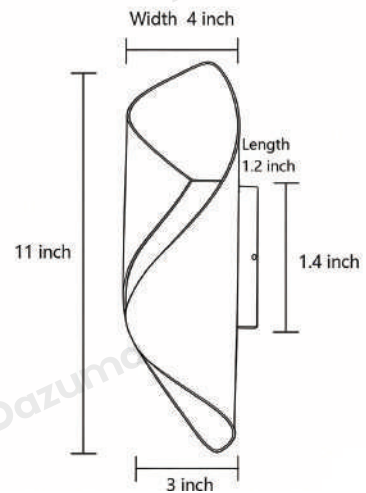

Product Name Outdoor up down wall light

Style Modern

Specification White / Warm White

This outdoor up down wall light features an aluminum body and glass lampshade, offering four fashionable color options: pure white, white + gold, pure black, and black + gold. It is equipped with a built-in 10W LED light source, providing two color temperature modes: cool white and warm white. With an IP65 comprehensive protection rating, it is suitable for installation in both indoor and outdoor areas such as villa exteriors, balcony railings, corridors, courtyards, or garden walls, delivering safe and reliable decorative lighting for modern spaces.

## · Core Specifications

Width	4 inches
Depth	4 inches
Height	11 inches

Voltage	85-265V
Light Source Type	LED lamp bead
Light Source Included	Yes
Color Temperature	3000K/6000K
Dimmable	Yes
CRI	90
IP Rating	IP65
Hardwired	