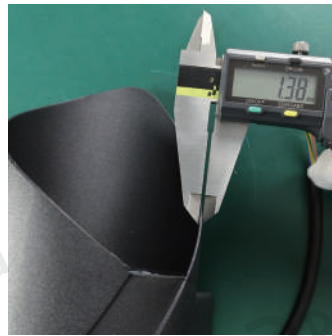

Core Performance Indicators

Installation Method

Wall Mounted - Fix the base on the wall, wire then install the lamp body.

Application Scenarios

Balcony, Outdoor, Villa

Certifications

CE, ROHS, WEEE, CEC, DLC, IES

Color Temperature Adjustment

Warm White (3000K), White (6000K)

Product Accessories

Lamp body ×1, screw pack ×1

www.dazuma.us

+1 978-678-4855 (US Support)

hello@dazuma.us

Customer Service: Mon-Fri, 9am-6pm EST.

Online Service Team: 120 East Hollis Street, Nashua, NH 03060