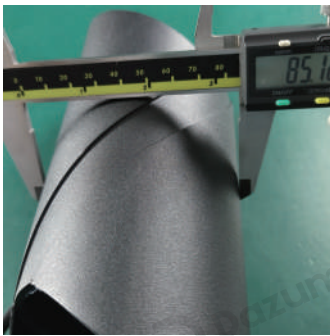

Core Performance Indicators

Installation Method

Wall Mounted - Fix the base on the wall, wire then install the lamp body.

Application Scenarios

Balcony, Outdoor, Villa

Certifications

CE, ROHS, WEEE, CEC, DLC, IES

Color Temperature Adjustment

Warm White (3000K), White (6000K)

Product Accessories

Lamp body ×1, screw pack ×1

www.dazuma.us

+1 978-678-4855 (US Support)

hello@dazuma.us

Customer Service: Mon-Fri, 9am-6pm EST.

Online Service Team: 120 East Hollis Street, Nashua, NH 03060