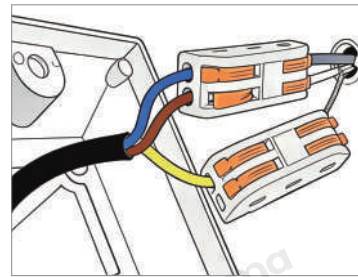

Product Name Outdoor up down wall light

Style Modern

Specification White / Warm White

This outdoor up down wall light features an aluminum body and glass lampshade, offering four fashionable color options: pure white, white + gold, pure black, and black + gold. It is equipped with a built-in 10W LED light source, providing two color temperature modes: cool white and warm white. With an IP65 comprehensive protection rating, it is suitable for installation in both indoor and outdoor areas such as villa exteriors, balcony railings, corridors, courtyards, or garden walls, delivering safe and reliable decorative lighting for modern spaces.

## · Core Specifications

Width	4 inches
Depth	4 inches
Height	11 inches

Voltage	85-265V
Light Source Type	LED lamp bead
Light Source Included	Yes
Color Temperature	3000K/6000K
Dimmable	Yes
CRI	90
IP Rating	IP65
Hardwired	