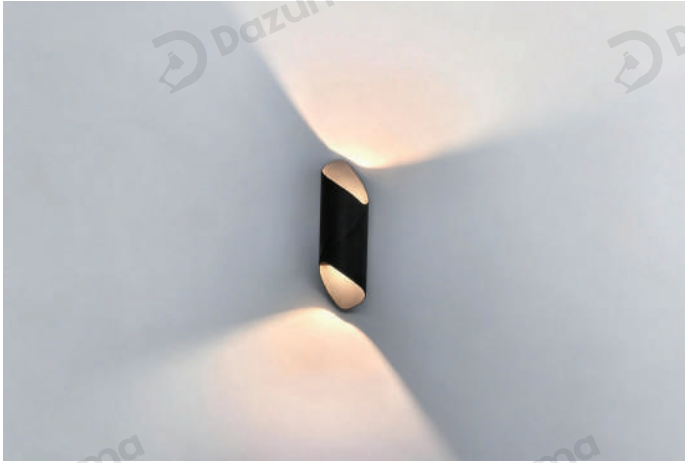

Product Name Outdoor up down wall light

Style Modern

Specification White / Warm White

This outdoor up down wall light features an aluminum body and glass lampshade, offering four fashionable color options: pure white, white + gold, pure black, and black + gold. It is equipped with a built-in 10W LED light source, providing two color temperature modes: cool white and warm white. With an IP65 comprehensive protection rating, it is suitable for installation in both indoor and outdoor areas such as villa exteriors, balcony railings, corridors, courtyards, or garden walls, delivering safe and reliable decorative lighting for modern spaces.

## · Basic Product Information

Product Model	LI001902
Product Type	Up & Down Wall Lights
Power Type	Hardwired
Product Color	Black

## · Product Details

Material	Glass
----------	-------

## · Core Specifications

Width	4 inches
Depth	4 inches
Height	11 inches

Voltage	85-265V
Light Source Type	LED lamp bead
Light Source Included	Yes
Color Temperature	3000K/6000K
Dimmable	Yes
CRI	90
IP Rating	IP65
Hardwired	