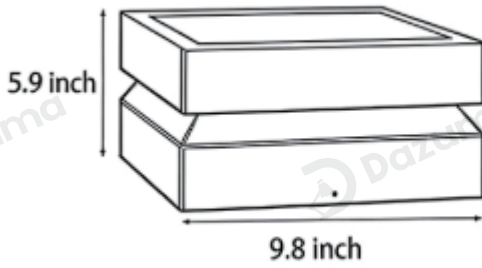

Stainless Steel

· Core Specifications

Width	9.8 inches
Depth	9.8 inches
Height	5.9 inches

Width	11.8 inches
Depth	11.8 inches
Height	5.9 inches

Width	15.7 inches
Depth	15.7 inches
Height	5.9 inches

Voltage	AC110V
Light Source Type	LED light strip
Light Source Included	Yes
Color Temperature	3000K
Dimmable	No
CRI	90
IP Rating	IP65
Hardwired	