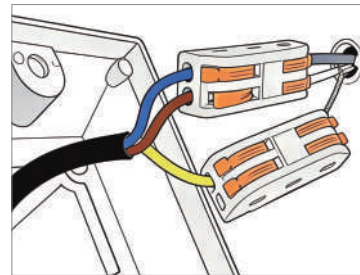

Stainless Steel

· Core Specifications

Width	9.8 inches
Depth	9.8 inches
Height	5.9 inches

Width	11.8 inches
Depth	11.8 inches
Height	5.9 inches

Width	15.7 inches
Depth	15.7 inches
Height	5.9 inches

Voltage	AC110V
Light Source Type	LED light strip
Light Source Included	Yes
Color Temperature	3000K
Dimmable	No
CRI	90
IP Rating	IP65
Hardwired	

Blue: Neutral wire
 Brown: Live wire
 Yellow: Ground wire

· Core Performance Indicators

Installation Method

Post Top Mounted-Fix the lamp base on top of the post/pillar with screws, wire then install the lampshade.