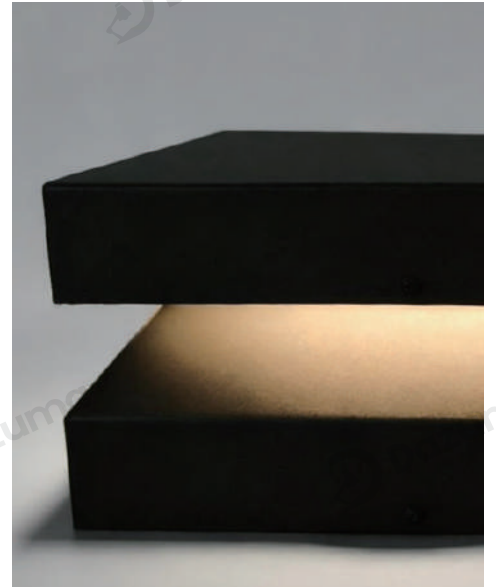

Product Name Outdoor solar lights deck

Style Modern

Specification Hardwired / Solar

This outdoor solar deck lamp features a stainless steel shell with a modern, minimalist black finish.

It comes in three width specifications to fit different diameter post tops. It offers two power modes: solar or hardwired.

IP65 waterproof rating ensures stable operation in rain and snow. Suitable for installation on porch posts, fence posts, garden posts and terrace railings.

· Basic Product Information

Product Model

LI001909

Product Type

Pillar Lights

Power Type

Hardwired,Solar

Product Color

Black

· Product Details

Material

Stainless Steel

· Core Specifications

Width	9.8 inches
Depth	9.8 inches
Height	5.9 inches

Width	11.8 inches
Depth	11.8 inches
Height	5.9 inches

Width	15.7 inches
Depth	15.7 inches
Height	5.9 inches

Voltage	AC110V
Light Source Type	LED light strip
Light Source Included	Yes
Color Temperature	3000K
Dimmable	No
CRI	90
IP Rating	IP65
Hardwired	