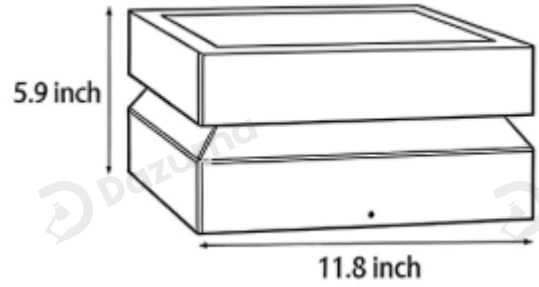

Stainless Steel

· Core Specifications

Width	9.8 inches
Depth	9.8 inches
Height	5.9 inches

Width	11.8 inches
Depth	11.8 inches
Height	5.9 inches

Width	15.7 inches
Depth	15.7 inches
Height	5.9 inches

Voltage	AC110V
Light Source Type	LED light strip
Light Source Included	Yes
Color Temperature	3000K
Dimmable	No
CRI	90
IP Rating	IP65
Hardwired	