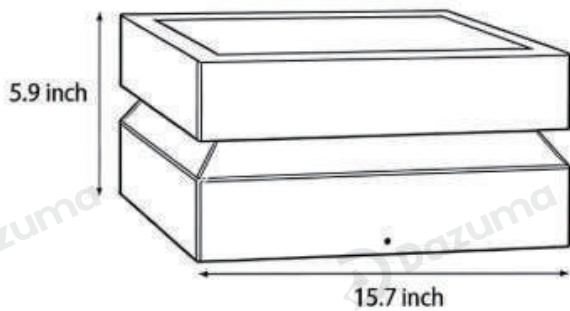

Stainless Steel

· Core Specifications

Width	9.8 inches
Depth	9.8 inches
Height	5.9 inches

Width	11.8 inches
Depth	11.8 inches
Height	5.9 inches

Width	15.7 inches
Depth	15.7 inches
Height	5.9 inches

Voltage	AC110V
Light Source Type	LED light strip
Light Source Included	Yes
Color Temperature	3000K
Dimmable	No
CRI	90
IP Rating	IP65
Hardwired	