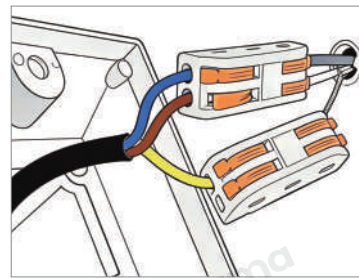

Hardwired

Blue: Neutral wire
Brown: Live wire
Yellow: Ground wire