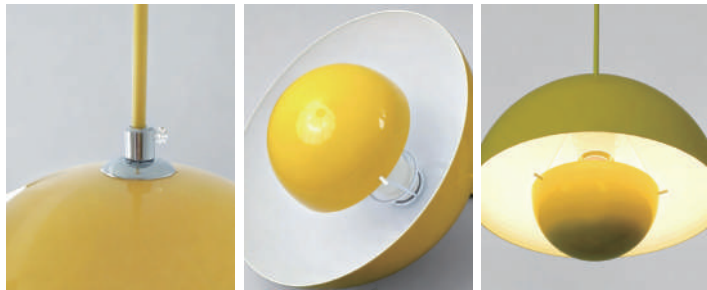

Product Name	Metal dome pendant light
Style	Nordic Style
Specification	Black,Blue,Gray,Green,Pink,Red,White,Yellow

This metal dome pendant light consists of two opposing metal hemispheres.

It is equipped with an internal light-shielding cup, creating a soft reflective lighting effect.

Available in eight modern colors, it is compatible with E27 LED bulbs and features 3000K warm light with even and comfortable reflected distribution.

Suitable for hanging in living rooms, dining rooms, bedrooms or studies.

· Basic Product Information

Product Model	HA077814-01B/03B
Product Type	Mini Pendants
Power Type	Hardwired
Product Color	Yellow

· Product Details

Material	Iron
----------	------

· Core Specifications

Width	9.0 inches
Depth	9.0 inches
Height	6.0 inches