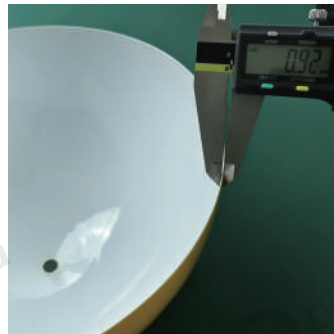

· Core Performance Indicators

Installation Method

Ceiling Pendant Mounted-Fix the ceiling canopy to the ceiling, suspend the lamp body with cord, wire then install the lampshade.

Application Scenarios

Bedroom,Dining Room,Living Room

Certifications

CE, ROHS, WEEE, CEC, DLC, IES

Color Temperature Adjustment

Warm Light (3000K)

Product Accessories

Fixture ×1

www.dazuma.us

+1 978-678-4855 (US Support)

hello@dazuma.us

Customer Service: Mon-Fri, 9am-6pm EST.

Online Service Team: 120 East Hollis Street, Nashua, NH 03060