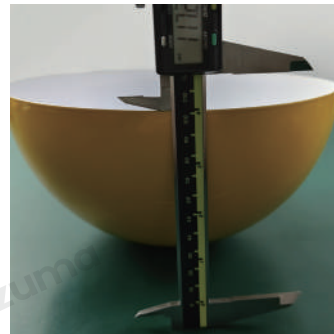

· Core Performance Indicators

Installation Method

Ceiling Pendant Mounted-Fix the ceiling canopy to the ceiling, suspend the lamp body with cord, wire then install the lampshade.

Application Scenarios

Bedroom,Dining Room,Living Room

Certifications

CE, ROHS, WEEE, CEC, DLC, IES

Color Temperature Adjustment

Warm Light (3000K)

Product Accessories

Fixture ×1

www.dazuma.us

+1 978-678-4855 (US Support)

hello@dazuma.us

Customer Service: Mon-Fri, 9am-6pm EST.

Online Service Team: 120 East Hollis Street, Nashua, NH 03060