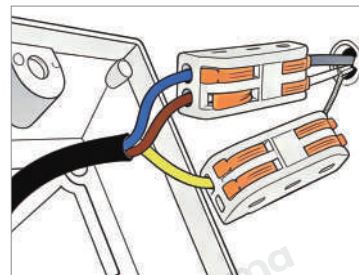

It features a stainless steel body, acrylic shade, 3000K warm white LEDs, and IP65 waterproofing.

Designed for outdoor use, it provides energy-efficient, durable lighting for garden fences and patio edges.

Width	10 inches
Depth	10 inches
Height	6 inches

Voltage	AC110V
Light Source Type	LED light board
Light Source Included	Yes
Color Temperature	3000K
Dimmable	No
CRI	80
IP Rating	IP20
Hardwired	

Blue: Neutral wire
Brown: Live wire
Yellow: Ground wire