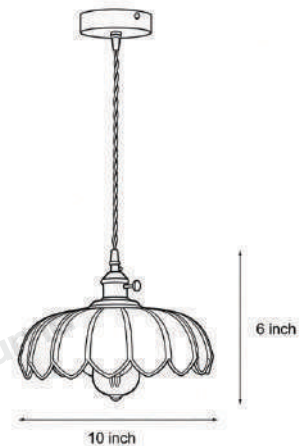

Product Name

Glass pendant light

Style

Modern

Specification

Amber, Green, Transparent, White

This modern black outdoor LED wall & pillar light is available in two specifications, with hardwired or solar power options.

It features a stainless steel body, acrylic shade, 3000K warm white LEDs, and IP65 waterproofing.

Designed for outdoor use, it provides energy-efficient, durable lighting for garden fences and patio edges.

· Basic Product Information

Product Model	LI001973
Product Type	Mini Pendants
Power Type	Hardwired
Product Color	Transparent

· Product Details

Material	Metal, Glass
----------	--------------

· Core Specifications

Width	10 inches
Depth	10 inches
Height	6 inches

Voltage	AC110V
Light Source Type	LED light board
Light Source Included	Yes
Color Temperature	3000K
Dimmable	No
CRI	80
IP Rating	IP20
Hardwired	

Blue: Neutral wire
Brown: Live wire
Yellow: Ground wire