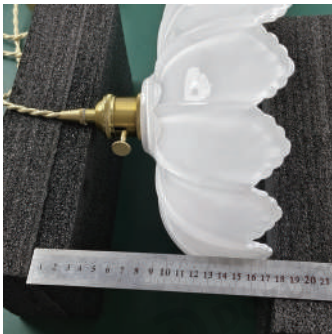

Product Name

Glass pendant light

Style

Modern

Specification

Amber, Green, Transparent, White

This modern black outdoor LED wall & pillar light is available in two specifications, with hardwired or solar power options.

It features a stainless steel body, acrylic shade, 3000K warm white LEDs, and IP65 waterproofing.

Designed for outdoor use, it provides energy-efficient, durable lighting for garden fences and patio edges.

Width	10 inches
Depth	10 inches
Height	6 inches

Voltage	AC110V
Light Source Type	LED light board
Light Source Included	Yes
Color Temperature	3000K
Dimmable	No
CRI	80
IP Rating	IP20
Hardwired	

Blue: Neutral wire
Brown: Live wire
Yellow: Ground wire

· Core Performance Indicators

Installation Method

Ceiling Pendant Mounted-Fix the ceiling canopy to the ceiling, suspend the lamp body with cord, wire then install the lampshade.

Application Scenarios

Dining Room, Home Office, Indoor