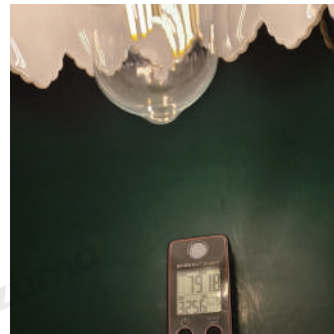

Product Name

Glass pendant light

Style

Modern

Specification

Amber, Green, Transparent, White

This modern black outdoor LED wall & pillar light is available in two specifications, with hardwired or solar power options.

It features a stainless steel body, acrylic shade, 3000K warm white LEDs, and IP65 waterproofing.

Designed for outdoor use, it provides energy-efficient, durable lighting for garden fences and patio edges.

Width	10 inches
Depth	10 inches
Height	6 inches

Voltage	AC110V
Light Source Type	LED light board
Light Source Included	Yes
Color Temperature	3000K
Dimmable	No
CRI	80
IP Rating	IP20
Hardwired	

Blue: Neutral wire
Brown: Live wire
Yellow: Ground wire

· Core Performance Indicators

Installation Method

Ceiling Pendant Mounted-Fix the ceiling canopy to the ceiling, suspend the lamp body with cord, wire then install the lampshade.

Application Scenarios

Dining Room, Home Office, Indoor