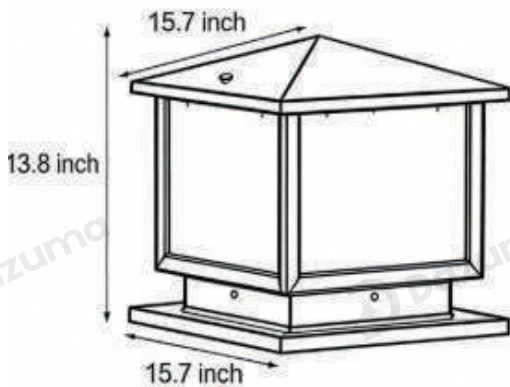

· **Core Specifications**

Width 9.8 inches
 Depth 9.8 inches
 Height 9.8 inches

Width 11.8 inches
 Depth 11.8 inches
 Height 10.6 inches

Width 15.7 inches
 Depth 15.7 inches
 Height 13.8 inches

Width 19.7 inches
 Depth 19.7 inches
 Height 16.9 inches

· Core Specifications

Width	9.8 inches
Depth	9.8 inches
Height	8.7 inches

Width	11.8 inches
Depth	11.8 inches
Height	9.8 inches

Width	15.7 inches
Depth	15.7 inches
Height	11.8 inches

Width	19.7 inches
Depth	19.7 inches
Height	17.7 inches