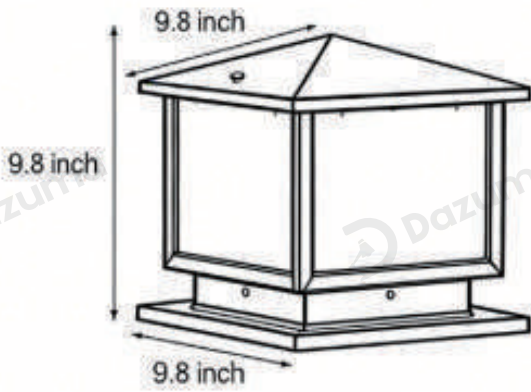

· Basic Product Information

Product Model	LI001994-05B/06B/07B/08B
Product Type	Pillar Lights
Power Type	Solar
Product Color	Black

· Product Details

Material	Die-cast Aluminum+Acrylic
----------	---------------------------

· **Core Specifications**

Width 9.8 inches
 Depth 9.8 inches
 Height 9.8 inches

Width 11.8 inches
 Depth 11.8 inches
 Height 10.6 inches

Width 15.7 inches
 Depth 15.7 inches
 Height 13.8 inches

Width 19.7 inches
 Depth 19.7 inches
 Height 16.9 inches

· Core Specifications

Width	9.8 inches
Depth	9.8 inches
Height	8.7 inches

Width	11.8 inches
Depth	11.8 inches
Height	9.8 inches

Width	15.7 inches
Depth	15.7 inches
Height	11.8 inches

Width	19.7 inches
Depth	19.7 inches
Height	17.7 inches