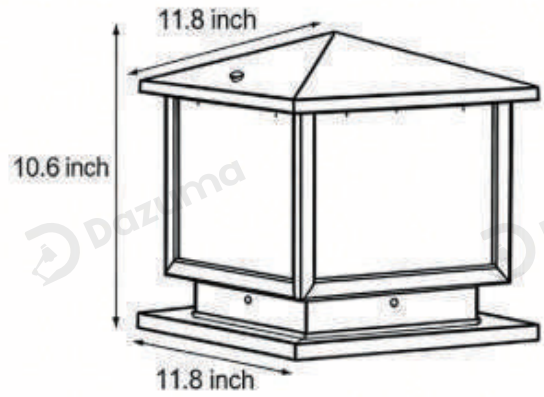

· Basic Product Information

Product Model	LI001994-05B/06B/07B/08B
Product Type	Pillar Lights
Power Type	Solar
Product Color	Black

· Product Details

Material	Die-cast Aluminum+Acrylic
----------	---------------------------

· **Core Specifications**

Width 9.8 inches
 Depth 9.8 inches
 Height 9.8 inches

Width 11.8 inches
 Depth 11.8 inches
 Height 10.6 inches

Width 15.7 inches
 Depth 15.7 inches
 Height 13.8 inches

Width 19.7 inches
 Depth 19.7 inches
 Height 16.9 inches

· Core Specifications

Width	9.8 inches
Depth	9.8 inches
Height	8.7 inches

Width	11.8 inches
Depth	11.8 inches
Height	9.8 inches

Width	15.7 inches
Depth	15.7 inches
Height	11.8 inches

Width	19.7 inches
Depth	19.7 inches
Height	17.7 inches