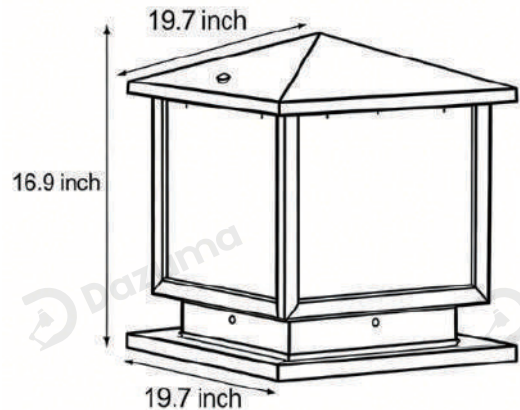

· **Core Specifications**

Width 9.8 inches
 Depth 9.8 inches
 Height 9.8 inches

Width 11.8 inches
 Depth 11.8 inches
 Height 10.6 inches

Width 15.7 inches
 Depth 15.7 inches
 Height 13.8 inches

Width 19.7 inches
 Depth 19.7 inches
 Height 16.9 inches

· Core Specifications

Width	9.8 inches
Depth	9.8 inches
Height	8.7 inches

Width	11.8 inches
Depth	11.8 inches
Height	9.8 inches

Width	15.7 inches
Depth	15.7 inches
Height	11.8 inches

Width	19.7 inches
Depth	19.7 inches
Height	17.7 inches