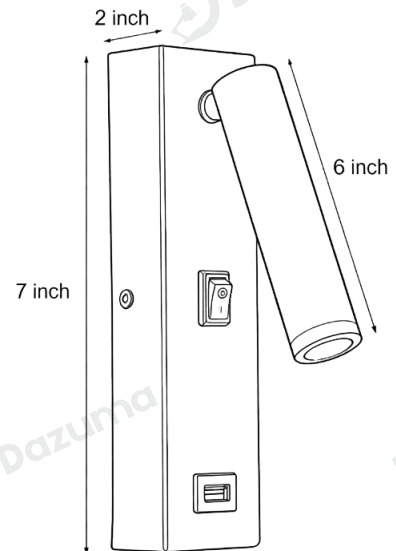

· Product Details

Material	Metal Aluminum
----------	----------------

· Core Specifications

Length	7.0 inches
Width	2.0 inches
Depth	2.0 inches

· Basic Product Information

Product Model	LI002008-03B/ 04B
Product Type	Wall Spotlight
Power Type	Hardwired
Product Color	White

· Product Details

Material	Metal Aluminum
----------	----------------

· Core Specifications

Length	7.0 inches
Width	2.0 inches
Depth	2.0 inches

Voltage	AC85-265V
Light Source Type	LED
Light Source Included	Yes
Color Temperature	3000- 6000K
Dimmable	No