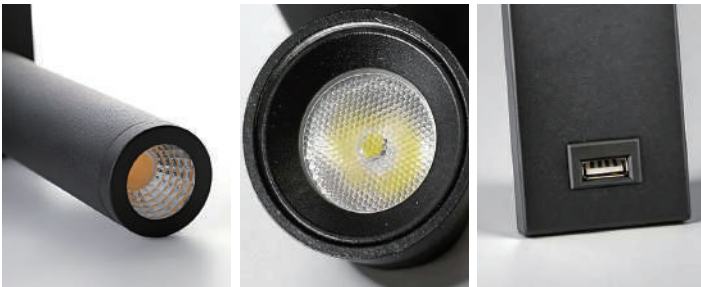

Product Name	Wall Lamp with USB Charger Rectangular Adjustable Light
Style	Modern
Specification	Hardwired

This wall lamp with USB charger comes in black and white, matching various home decor styles.

Built-in COB LED delivers high brightness and low power for bedrooms, offices and hallways.

Metal aluminum body with switch and USB port offers durable and convenient daily use.

· Basic Product Information

Product Model	LI002008-01B/ 02B
Product Type	Wall Spotlight
Power Type	Hardwired
Product Color	Black

· Product Details

Material	Metal Aluminum
----------	----------------

· Core Specifications

Length	7.0 inches
Width	2.0 inches
Depth	2.0 inches

· Basic Product Information

Product Model	LI002008-03B/ 04B
Product Type	Wall Spotlight
Power Type	Hardwired
Product Color	White

· Product Details

Material	Metal Aluminum
----------	----------------

· Core Specifications

Length	7.0 inches
Width	2.0 inches
Depth	2.0 inches

Voltage	AC85-265V
Light Source Type	LED
Light Source Included	Yes
Color Temperature	3000- 6000K
Dimmable	No