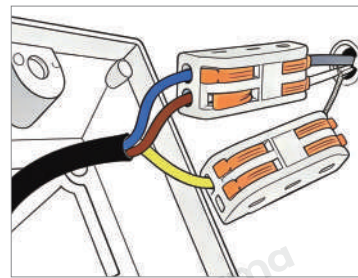

· Product Details

Material	Metal Aluminum
----------	----------------

· Core Specifications

Length	7.0 inches
Width	2.0 inches
Depth	2.0 inches

Voltage	AC85-265V
Light Source Type	LED
Light Source Included	Yes
Color Temperature	3000- 6000K
Dimmable	No

Hardwired

Blue: Neutral wire
Brown: Live wire
Yellow: Ground wire

· Core Performance Indicators

Installation Method

Wall Mount - Easy installation: Fix the base on the wall, wire then install the lamp body.