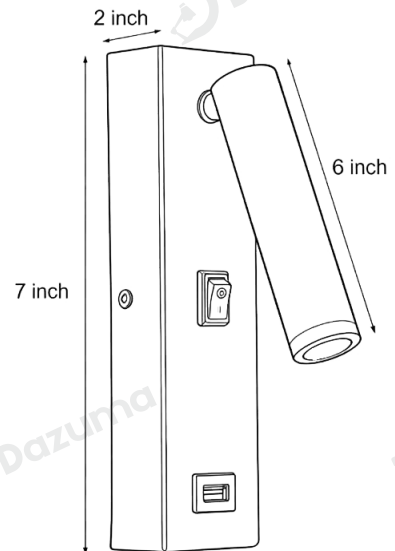

Product Name	Wall Lamp with USB Charger Rectangular Adjustable Light
Style	Modern
Specification	Hardwired

This wall lamp with USB charger comes in black and white, matching various home decor styles.

Built-in COB LED delivers high brightness and low power for bedrooms, offices and hallways.

Metal aluminum body with switch and USB port offers durable and convenient daily use.

· Basic Product Information

Product Model	LI002008-01B/ 02B
Product Type	Wall Spotlight
Power Type	Hardwired
Product Color	Black

· Product Details

Material	Metal Aluminum
----------	----------------

· Core Specifications

Length	7.0 inches
Width	2.0 inches
Depth	2.0 inches

· Basic Product Information

Product Model	LI002008-03B/ 04B
Product Type	Wall Spotlight
Power Type	Hardwired
Product Color	White

· Product Details

Material	Metal Aluminum
----------	----------------

· Core Specifications

Length	7.0 inches
Width	2.0 inches
Depth	2.0 inches

Voltage	AC85-265V
Light Source Type	LED
Light Source Included	Yes
Color Temperature	3000- 6000K
Dimmable	No