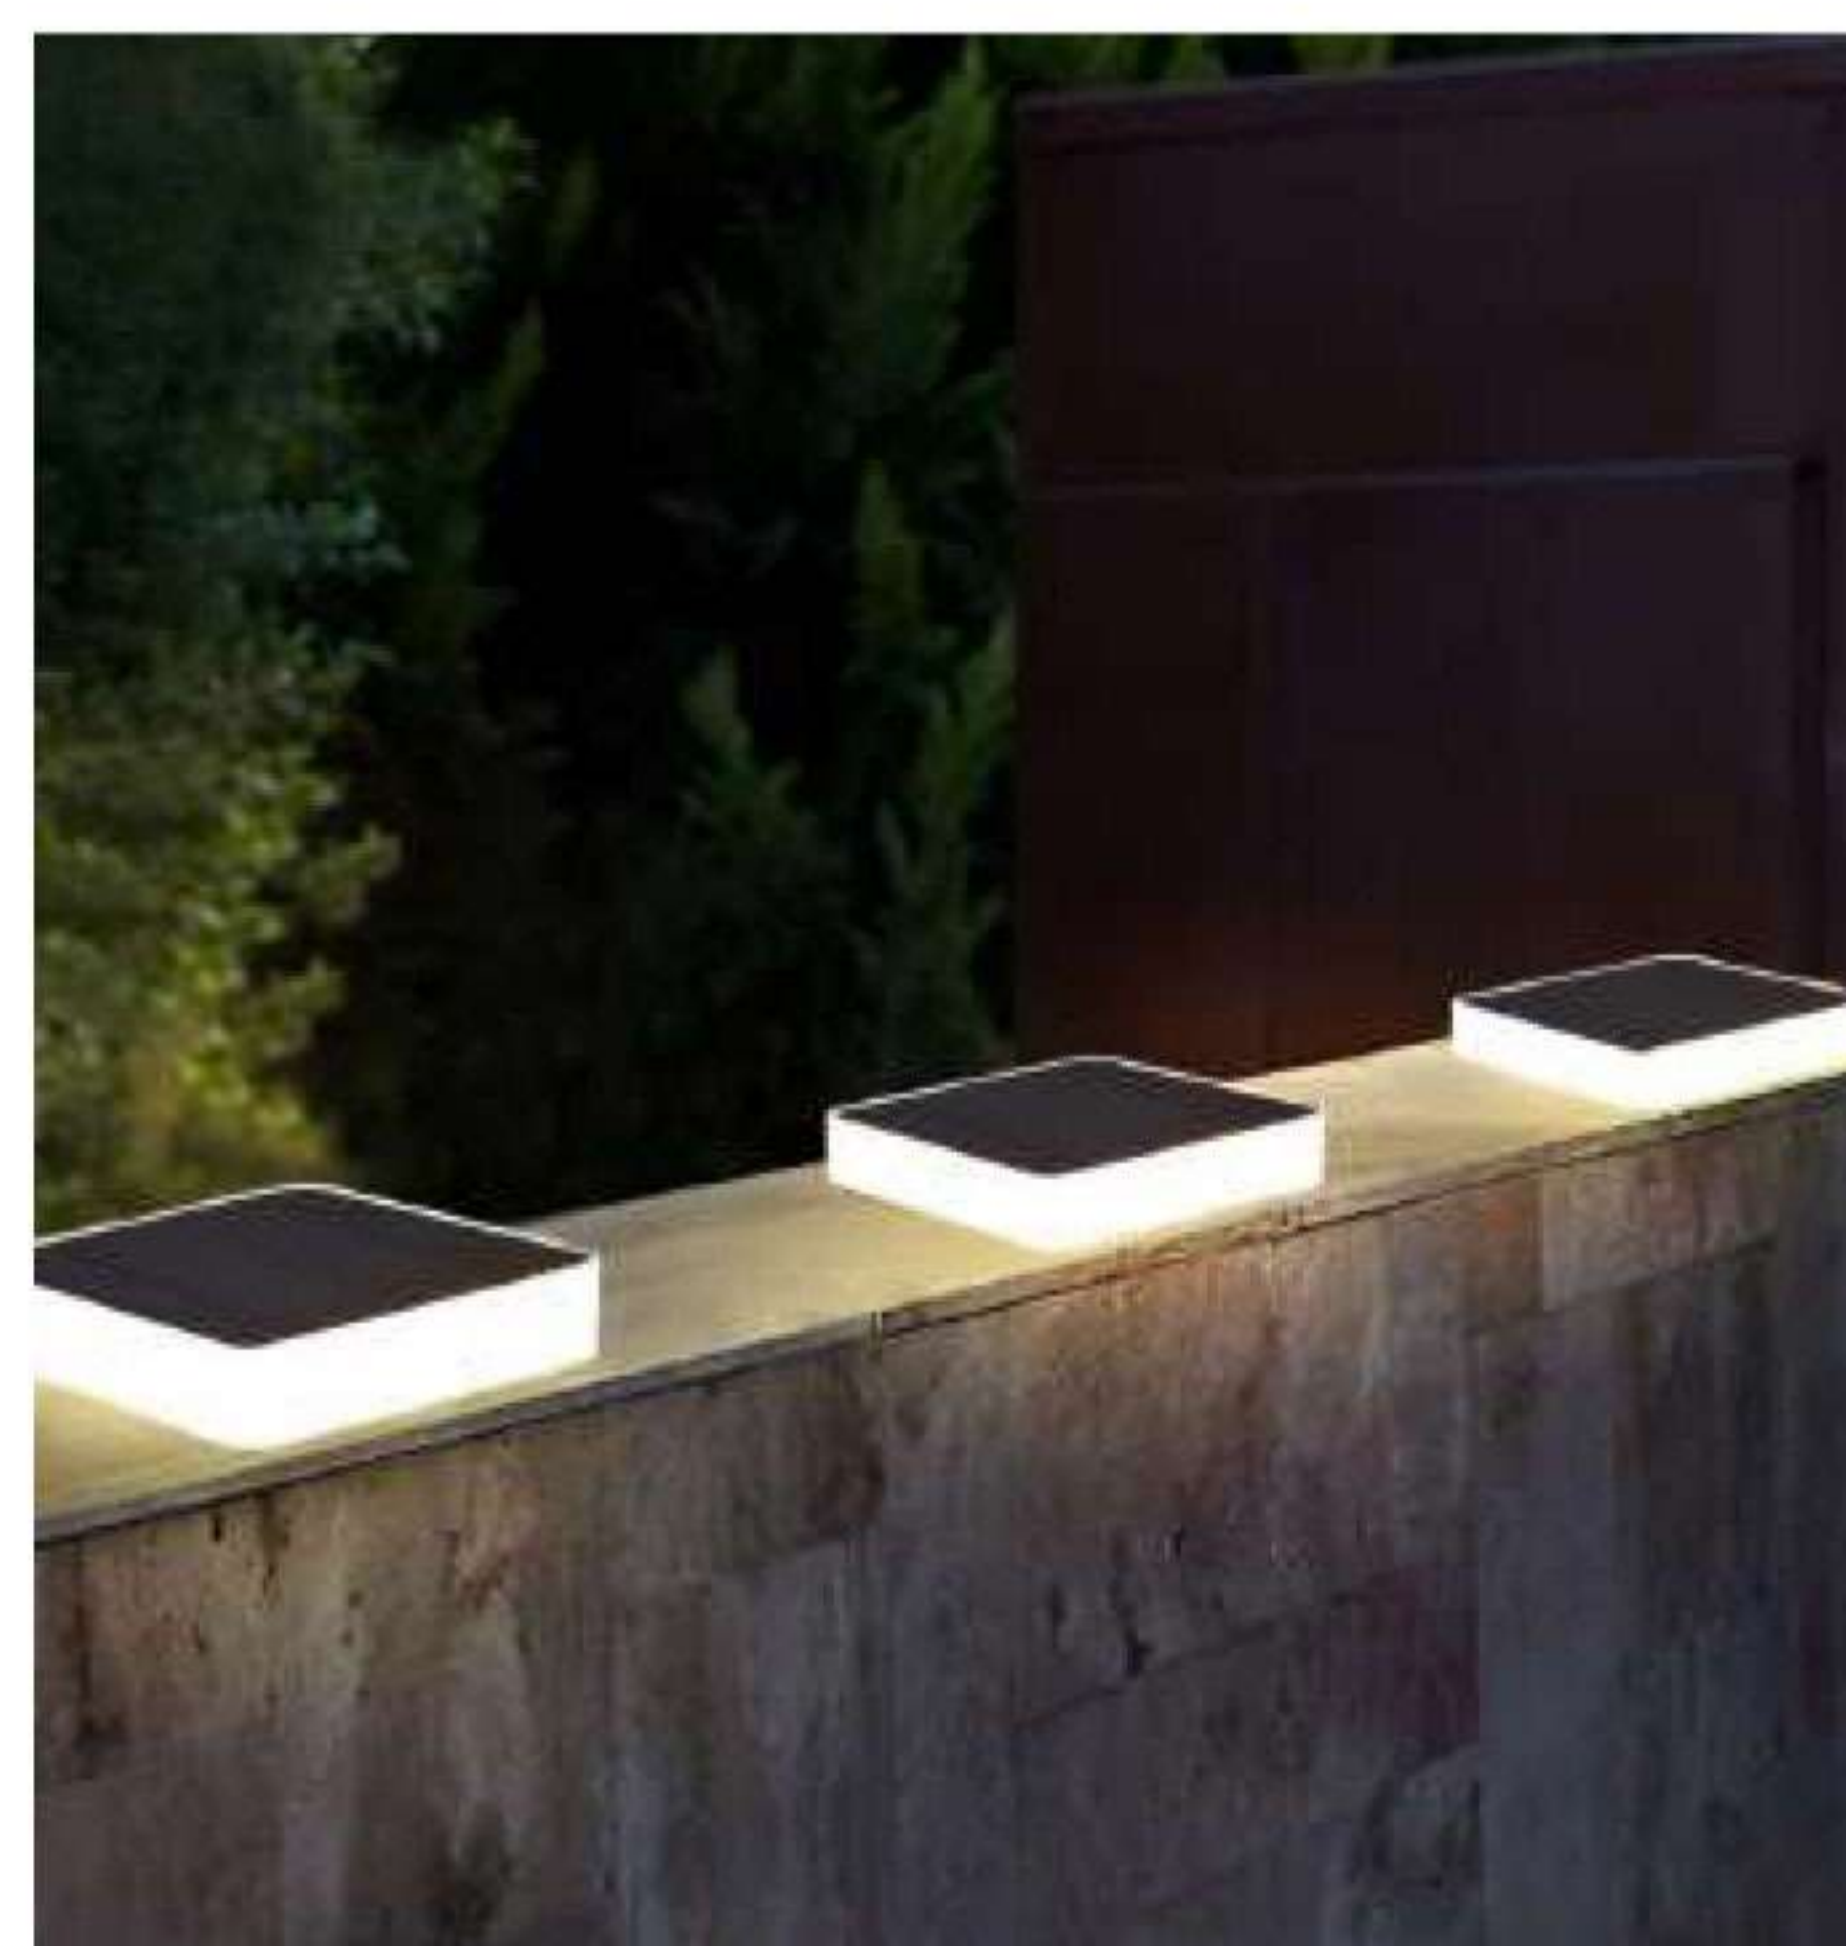

Product Name	Ground Solar Lights Disc Elegant LED Landscapes Light
Style	Modern
Specification	Solar Powered

These solar ground lights in round & square shapes blend naturally into any outdoor landscape.

They cast soft gentle light for paths, lawns and patios with weatherproof sturdy build.

High-efficiency solar panel ensures fast charging and long lighting for daily outdoor use.

· Basic Product Information

Product Model	LI002039-01B
Product Type	Step & Deck Lights
Power Type	Solar Powered
Product Color	White

· Product Details

Material	PC
----------	----

· Core Specifications

Length	5.1 inches
Width	5.9 inches
Depth	5.9 inches

· Basic Product Information

Product Model	LI002039-02B
Product Type	Step & Deck Lights
Power Type	Solar Powered
Product Color	White

· Product Details

Material	PC
----------	----

· Core Specifications

Length	5.1 inches
Width	5.5 inches
Depth	5.5 inches