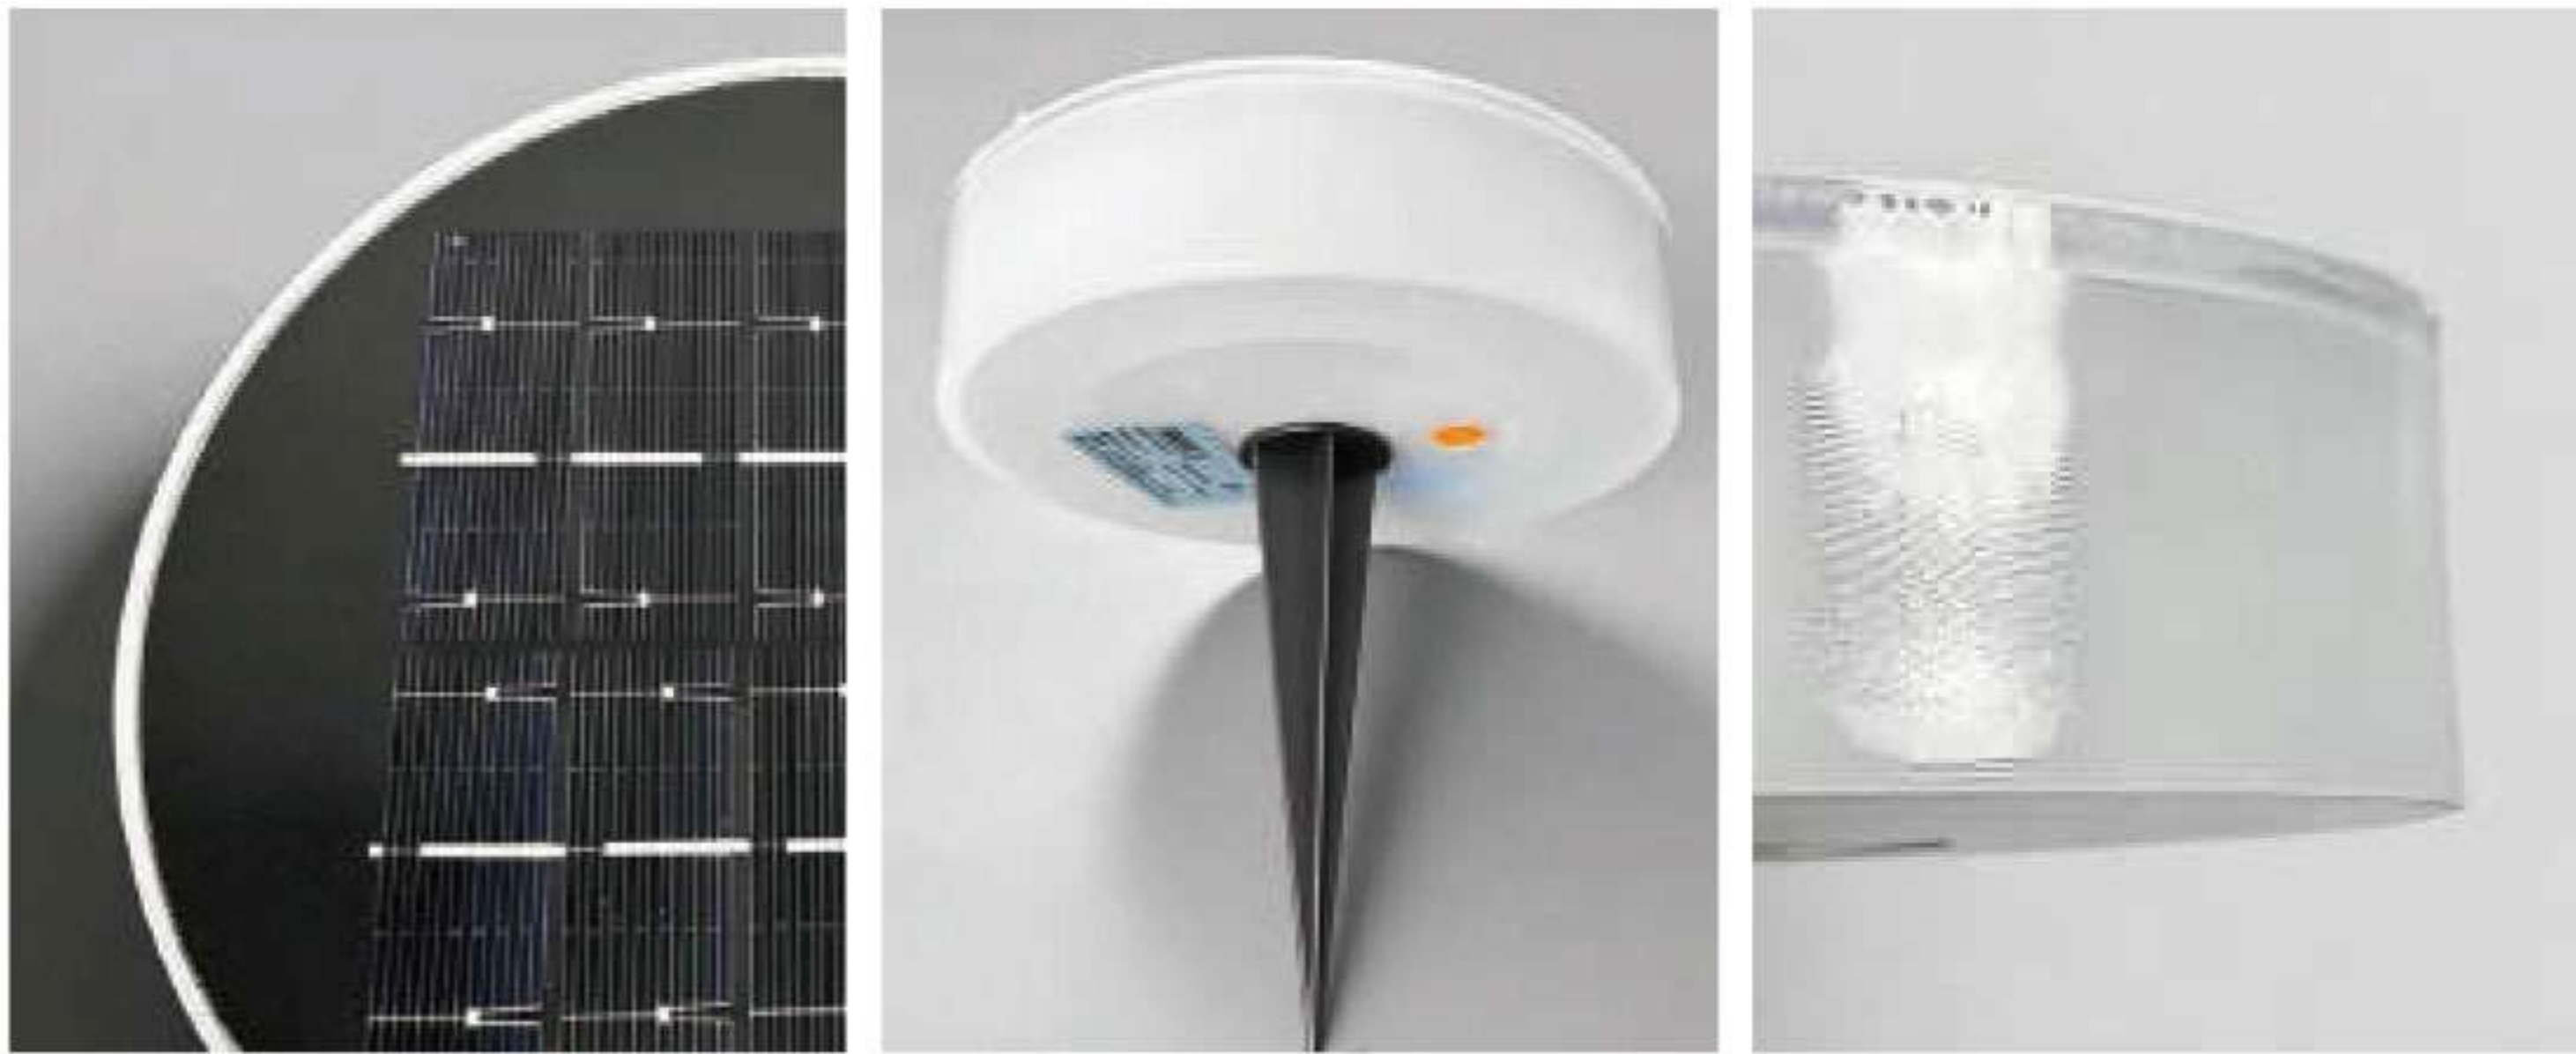

Product Name	Ground Solar Lights Disc Elegant LED Landscapes Light
Style	Modern
Specification	Solar Powered

These solar ground lights in round & square shapes blend naturally into any outdoor landscape.

They cast soft gentle light for paths, lawns and patios with weatherproof sturdy build.

High-efficiency solar panel ensures fast charging and long lighting for daily outdoor use.

· Basic Product Information

Product Model	LI002039-01B
Product Type	Step & Deck Lights
Power Type	Solar Powered
Product Color	White

· Product Details

Material	PC
----------	----

· Core Specifications

Length	5.1 inches
Width	5.9 inches
Depth	5.9 inches

· Basic Product Information

Product Model	LI002039-02B
Product Type	Step & Deck Lights
Power Type	Solar Powered
Product Color	White

· Product Details

Material	PC
----------	----

· Core Specifications

Length	5.1 inches
Width	5.5 inches
Depth	5.5 inches