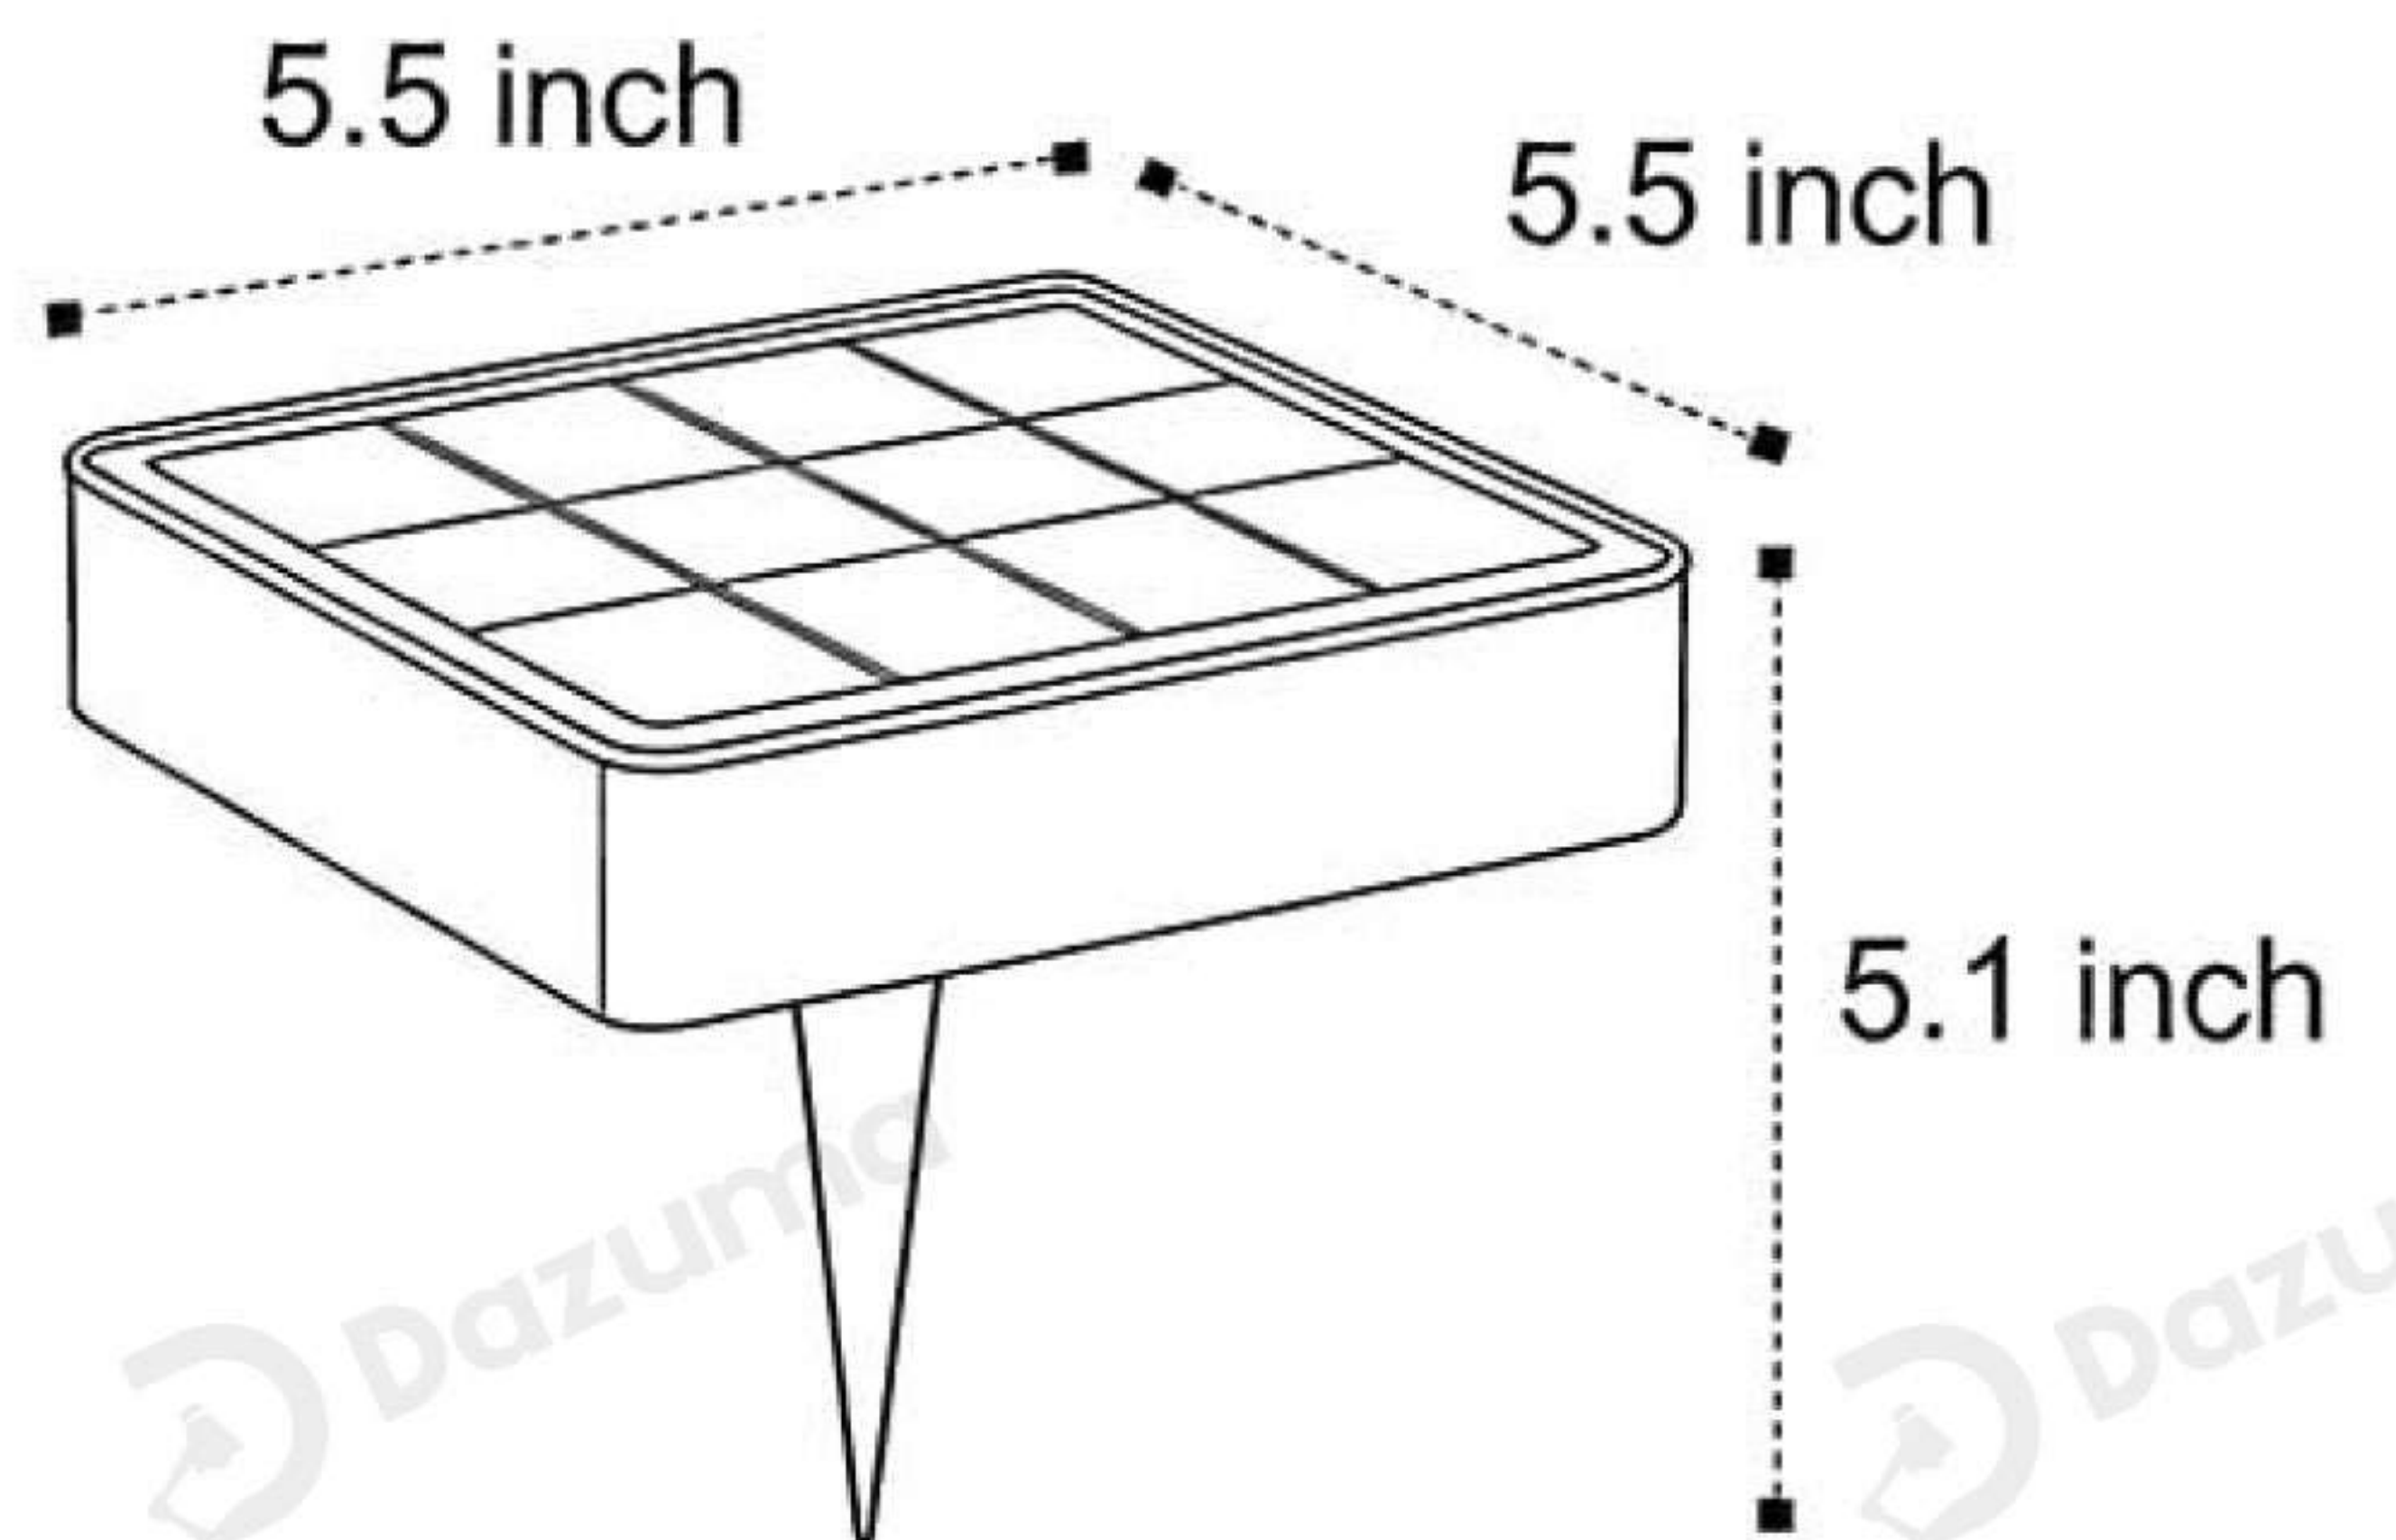

Product Model	LI002039-01B
Product Type	Step & Deck Lights
Power Type	Solar Powered
Product Color	White

· Product Details

Material	PC
----------	----

· Core Specifications

Length	5.1 inches
Width	5.9 inches
Depth	5.9 inches

· Basic Product Information

Product Model	LI002039-02B
Product Type	Step & Deck Lights
Power Type	Solar Powered
Product Color	White

· Product Details

Material	PC
----------	----

· Core Specifications

Length	5.1 inches
Width	5.5 inches
Depth	5.5 inches