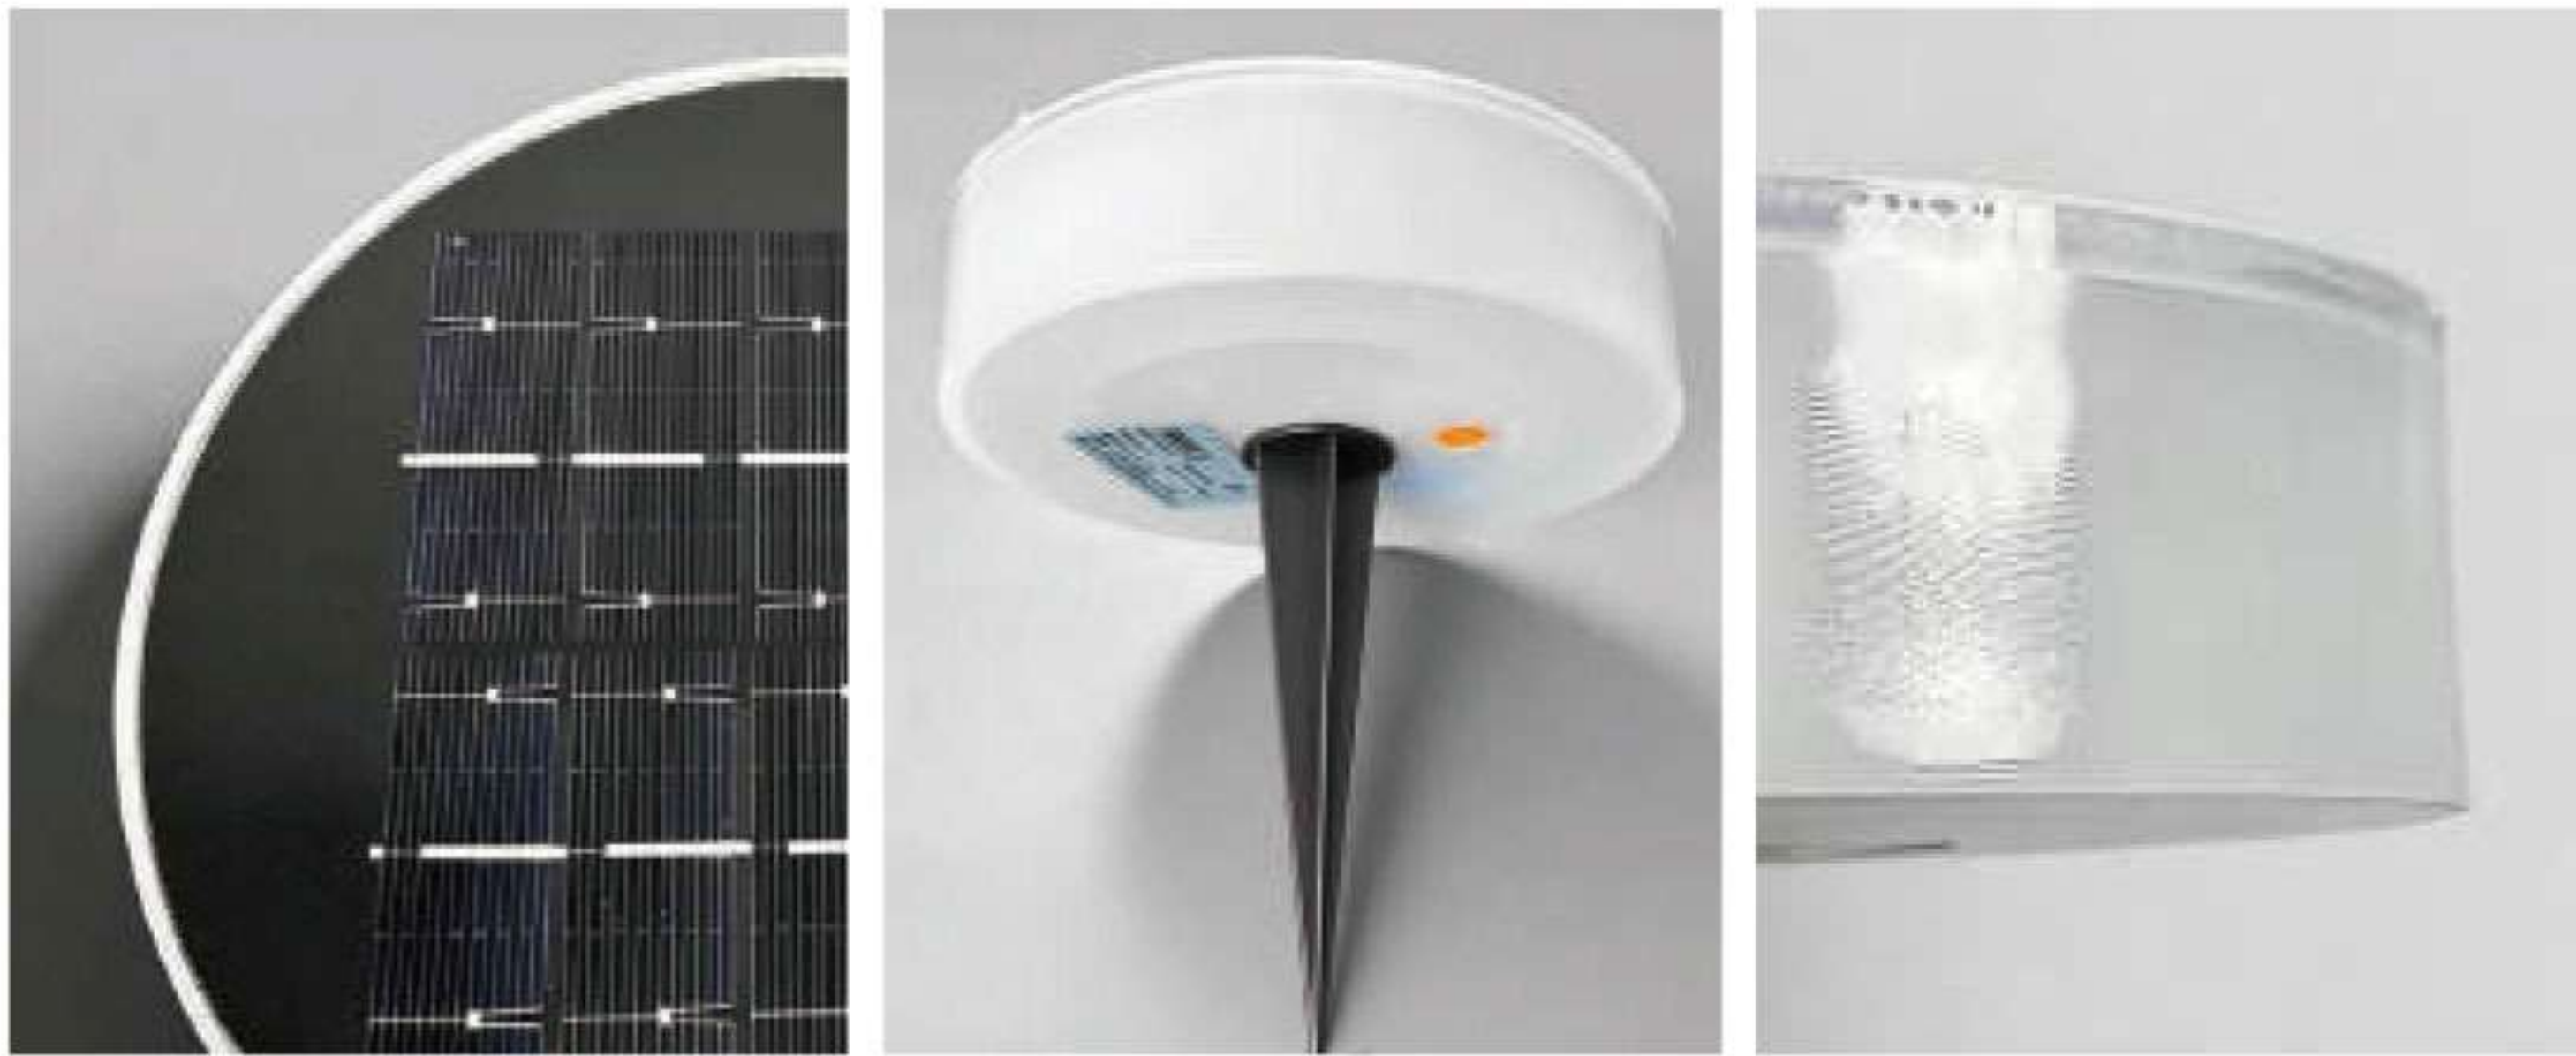

Product Name	Ground Solar Lights Disc Elegant LED Landscapes Light
Style	Modern
Specification	Solar Powered

These solar ground lights in round & square shapes blend naturally into any outdoor landscape.

They cast soft gentle light for paths, lawns and patios with weatherproof sturdy build.

High-efficiency solar panel ensures fast charging and long lighting for daily outdoor use.

· Basic Product Information

Product Model	LI002039-01B
Product Type	Step & Deck Lights
Power Type	Solar Powered
Product Color	White

· Product Details

Material	PC
----------	----

· Core Specifications

Length	5.1 inches
Width	5.9 inches
Depth	5.9 inches

· Basic Product Information

Product Model	LI002039-02B
Product Type	Step & Deck Lights
Power Type	Solar Powered
Product Color	White

· Product Details

Material	PC
----------	----

· Core Specifications

Length	5.1 inches
Width	5.5 inches
Depth	5.5 inches