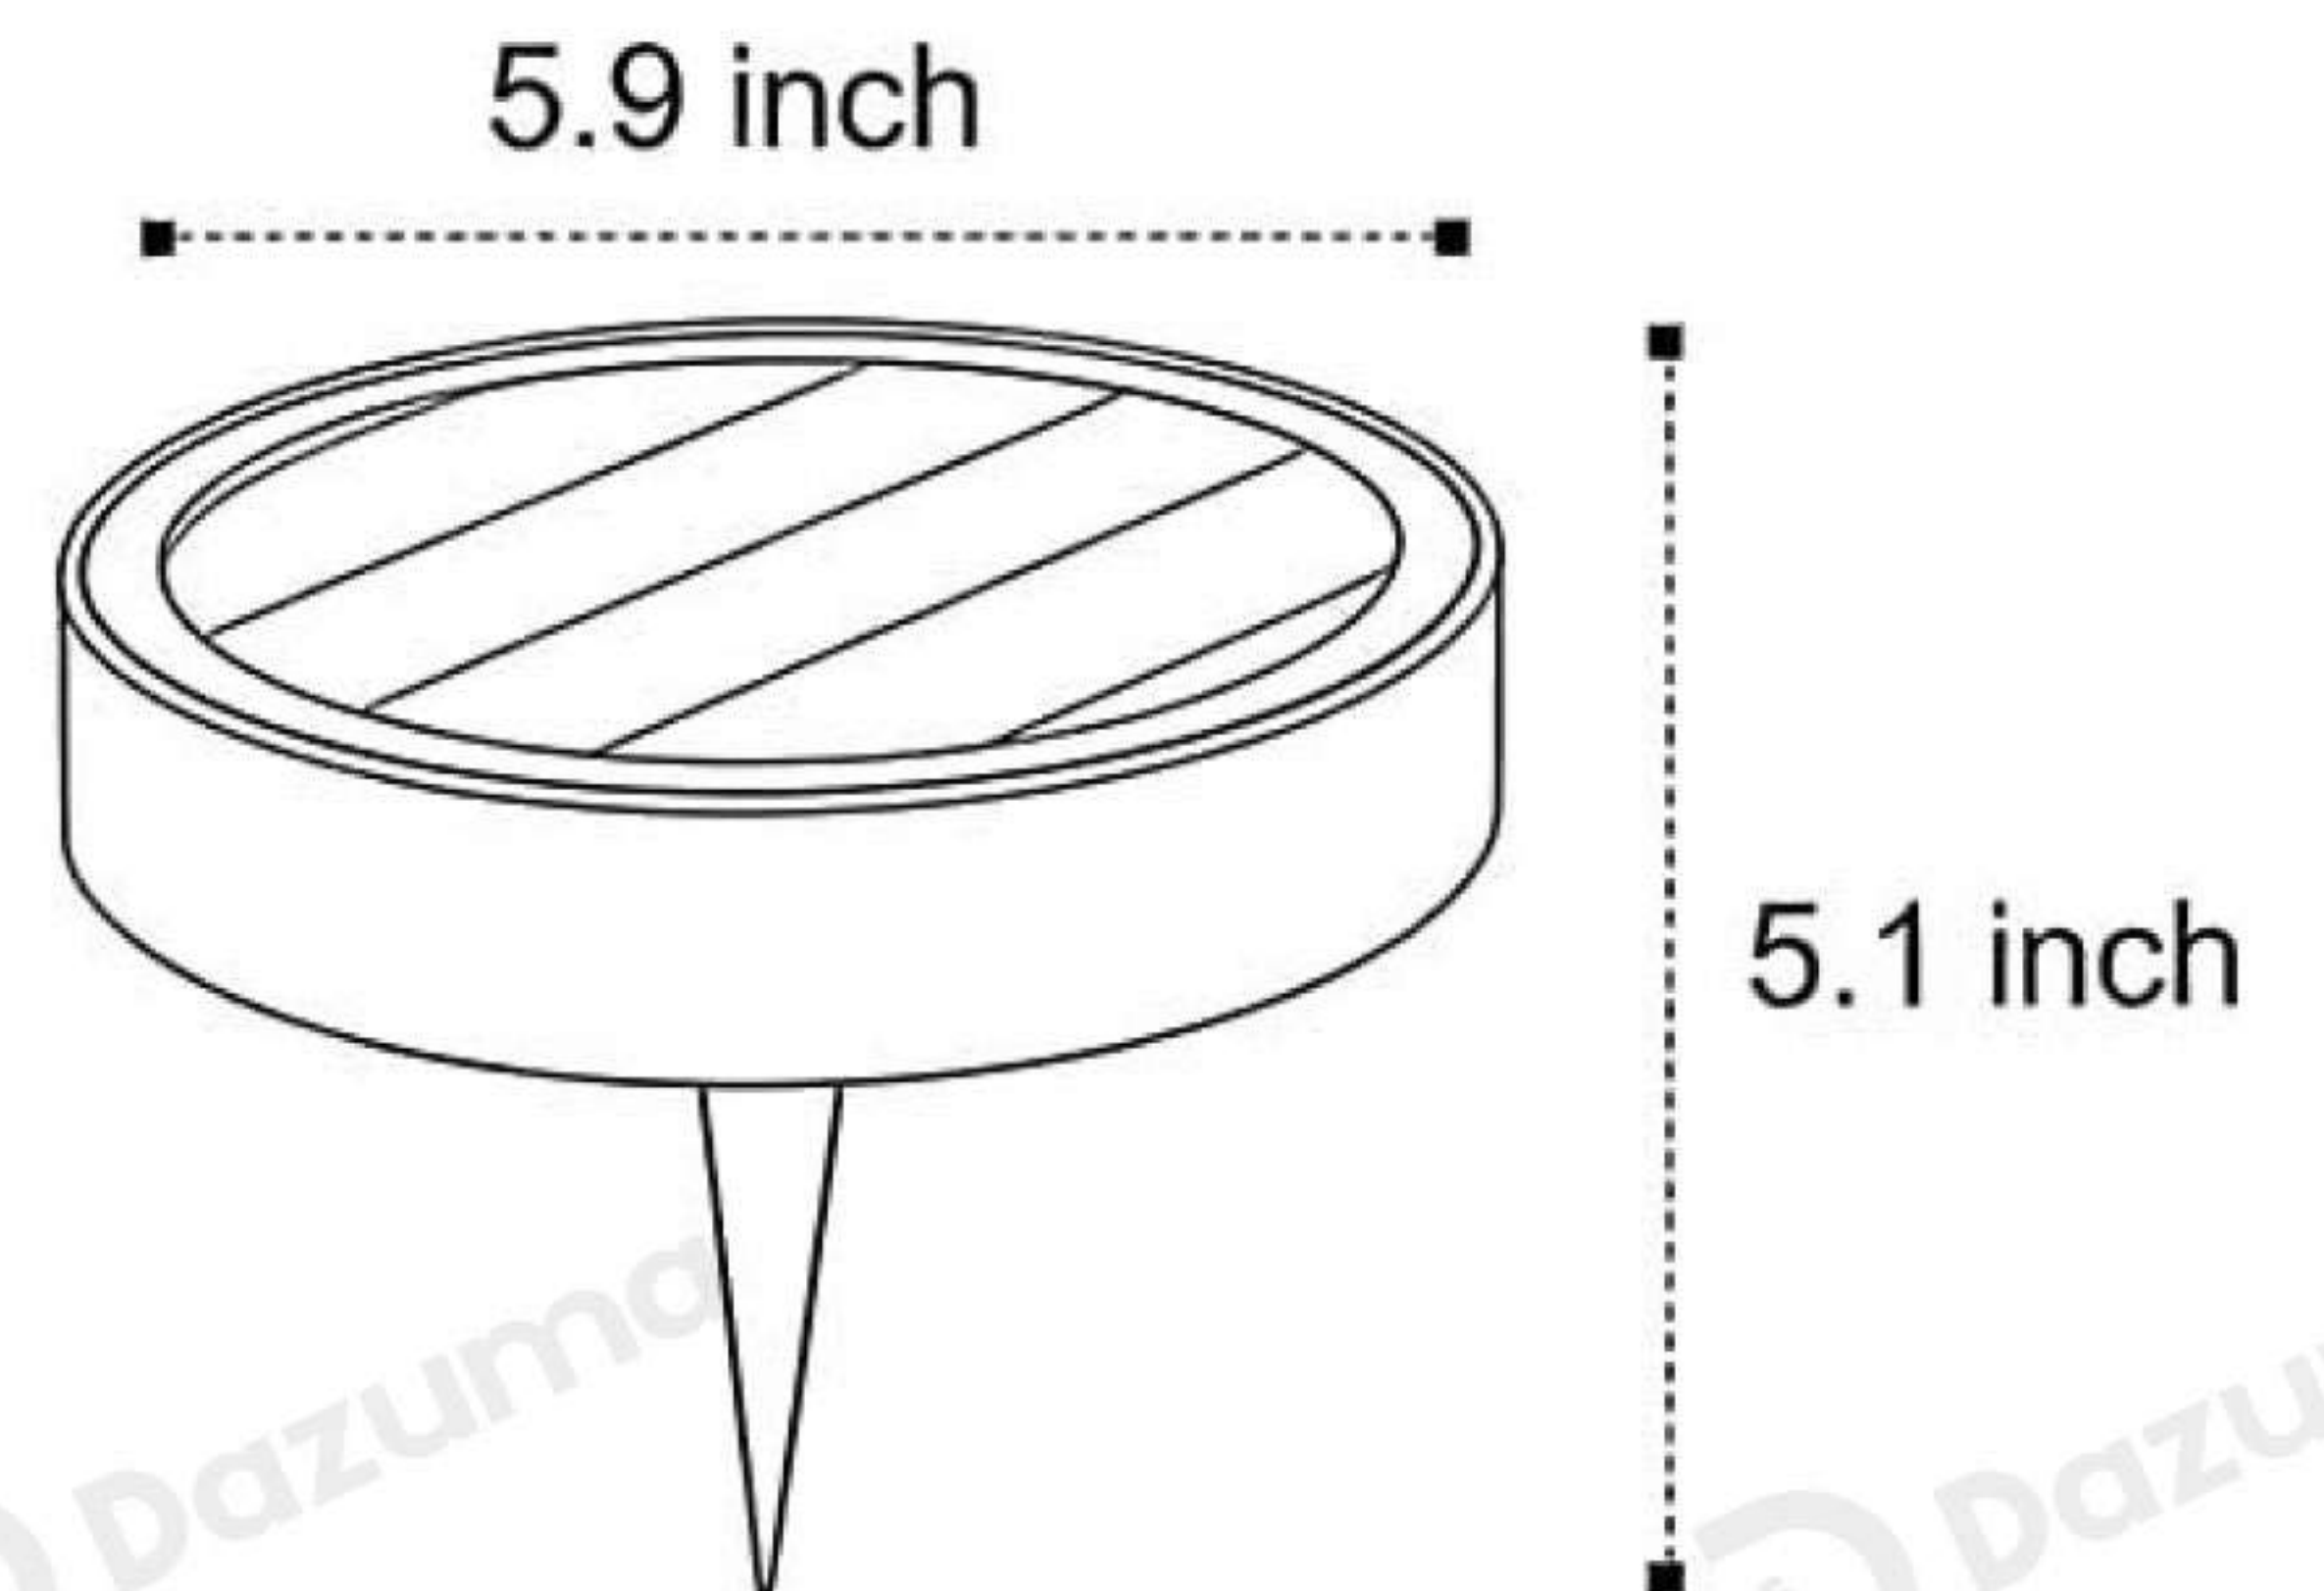

Product Model	LI002039-01B
Product Type	Step & Deck Lights
Power Type	Solar Powered
Product Color	White

· Product Details

Material	PC
----------	----

· Core Specifications

Length	5.1 inches
Width	5.9 inches
Depth	5.9 inches

· Basic Product Information

Product Model	LI002039-02B
Product Type	Step & Deck Lights
Power Type	Solar Powered
Product Color	White

· Product Details

Material	PC
----------	----

· Core Specifications

Length	5.1 inches
Width	5.5 inches
Depth	5.5 inches