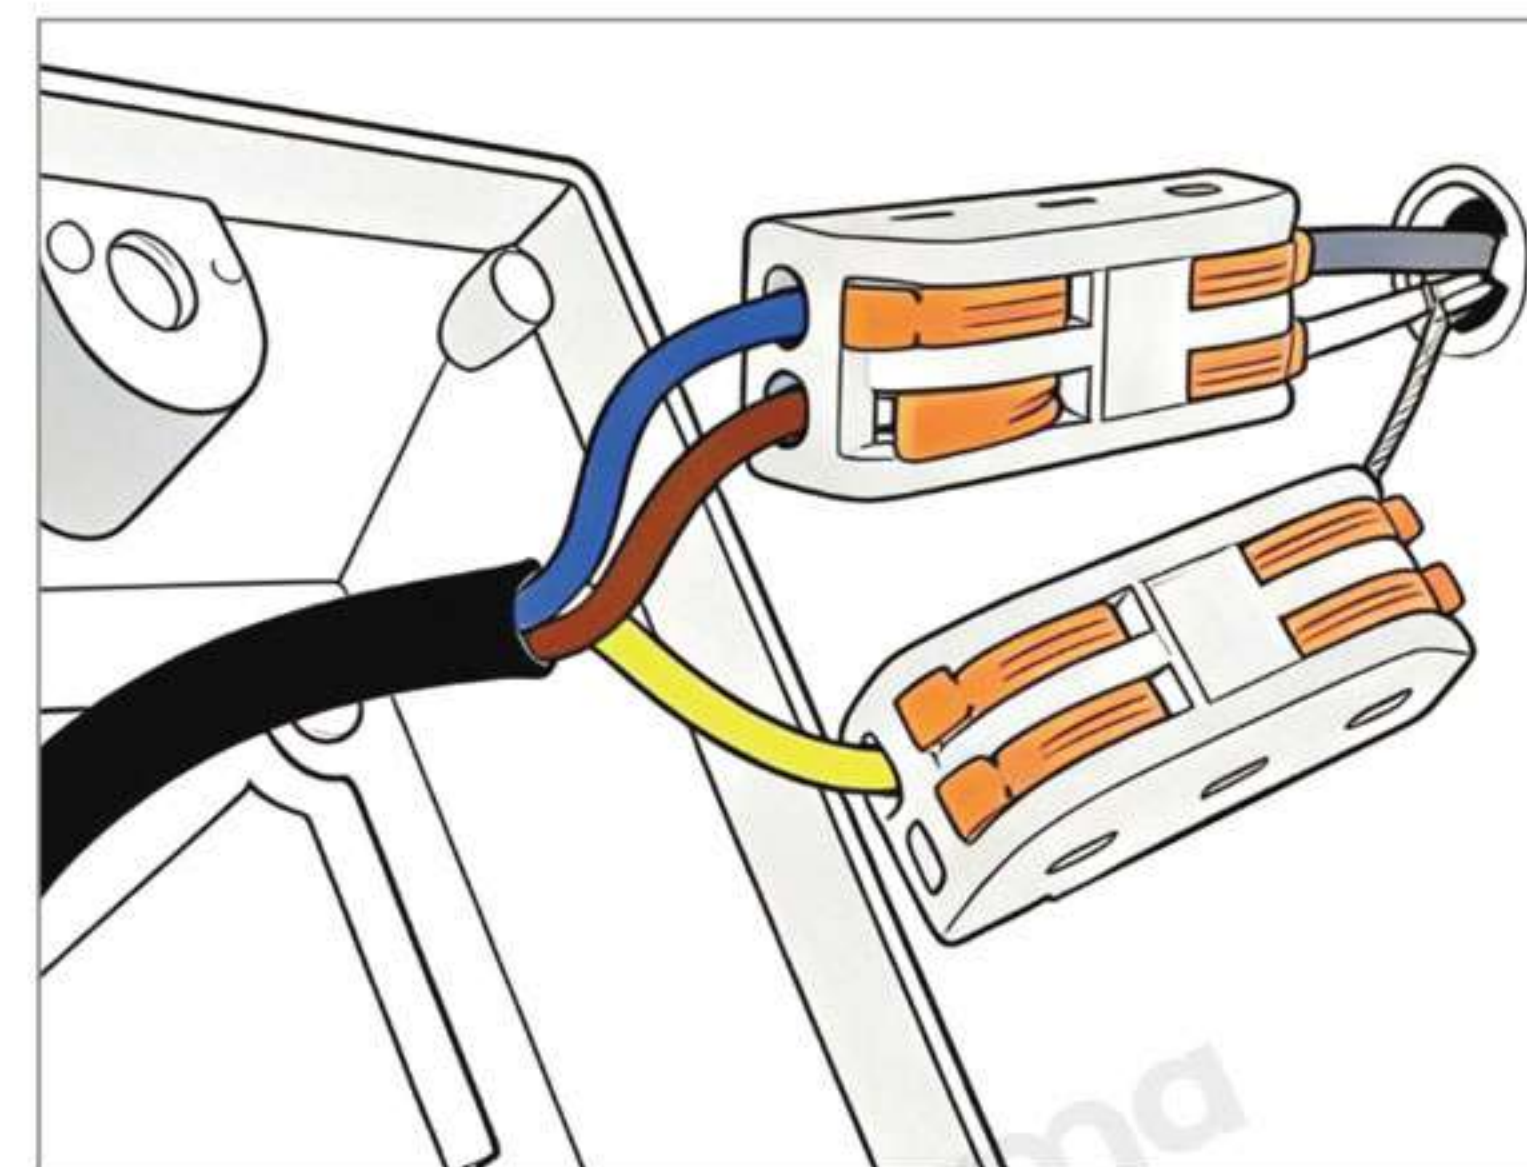

Blue: Neutral wire
Brown: Live wire
Yellow: Ground wire