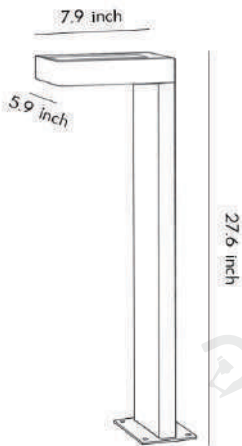

Product Name L Shaped Landscape Light

Style Modern

Specification Hardwired / Solar

This L-shaped landscape light features a die-cast aluminum body and a glass lampshade.

It is available in three height specifications and two power modes. The 3000K warm light provides warm and bright illumination, while the IP65

· Product Details

Material	Aluminum+Glass
----------	----------------

· Core Specifications

Width 5.9 inches
 Depth 7.9 inches
 Height 11.8 inches

Width 5.9 inches
 Depth 19.7 inches
 Height 7.9 inches

Width 5.9 inches
 Depth 7.9 inches
 Height 27.6 inches