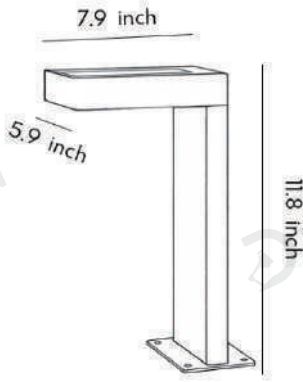

Product Name L Shaped Landscape Light

Style Modern

Specification Hardwired / Solar

This L-shaped landscape light features a die-cast aluminum body and a glass lampshade.

It is available in three height specifications and two power modes. The 3000K warm light provides warm and bright illumination, while the IP65

· Product Details

Material	Aluminum+Glass
----------	----------------

· Core Specifications

Width 5.9 inches
 Depth 7.9 inches
 Height 11.8 inches

Width 5.9 inches
 Depth 19.7 inches
 Height 7.9 inches

Width 5.9 inches
 Depth 7.9 inches
 Height 27.6 inches