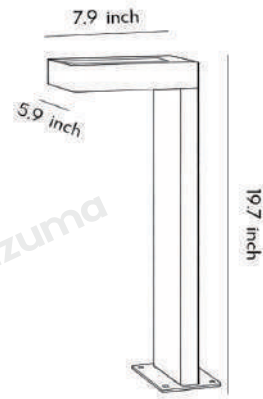

Product Name L Shaped Landscape Light

Style Modern

Specification Hardwired / Solar

This L-shaped landscape light features a die-cast aluminum body and a glass lampshade.

It is available in three height specifications and two power modes. The 3000K warm light provides warm and bright illumination, while the IP65

· Product Details

Material	Aluminum+Glass
----------	----------------

· Core Specifications

Width 5.9 inches
 Depth 7.9 inches
 Height 11.8 inches

Width 5.9 inches
 Depth 19.7 inches
 Height 7.9 inches

Width 5.9 inches
 Depth 7.9 inches
 Height 27.6 inches