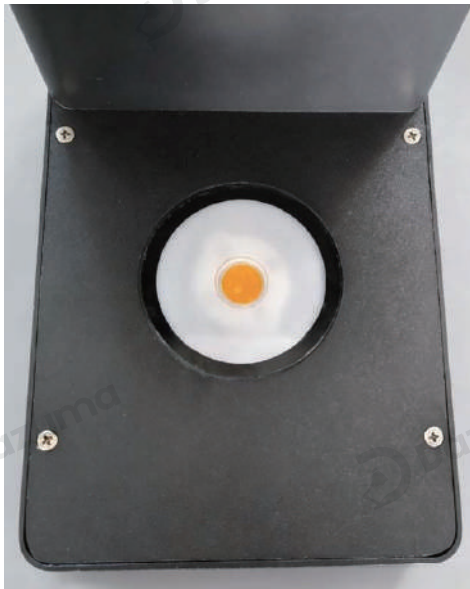

Product Name L Shaped Landscape Light

Style Modern

Specification Hardwired / Solar

This L-shaped landscape light features a die-cast aluminum body and a glass lampshade.

It is available in three height specifications and two power modes. The 3000K warm light provides warm and bright illumination, while the IP65

waterproof rating ensures stable operation all year round.

It is suitable for installation on garden paths, park paths, courtyard lawns and other places.

· Basic Product Information

Product Model	LI002043
Product Type	Bollard Lights
Power Type	Hardwired,Solar
Product Color	Black

· Product Details

Material	Aluminum+Glass
----------	----------------

· Core Specifications

Width 5.9 inches
 Depth 7.9 inches
 Height 11.8 inches

Width 5.9 inches
 Depth 19.7 inches
 Height 7.9 inches

Width 5.9 inches
 Depth 7.9 inches
 Height 27.6 inches

Voltage	AC90-260V
Light Source Type	LED
Light Source Included	Yes
Color Temperature	3000K
Dimmable	No
IP Rating	IP65

Hardwired

Blue: Neutral wire
Brown: Live wire
Yellow: Ground wire

• Core Performance Indicators