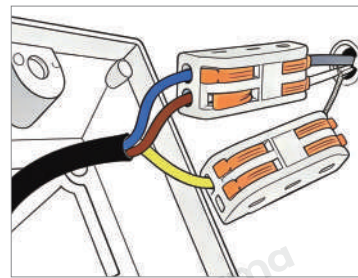

Blue: Neutral wire
Brown: Live wire
Yellow: Ground wire