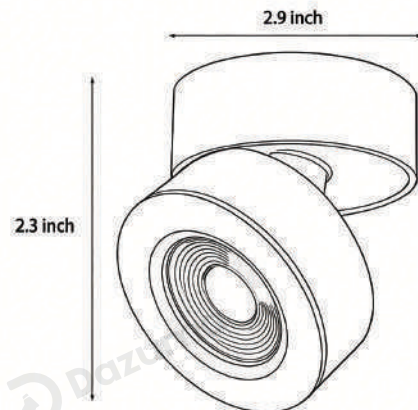

It is available in two modern colors: black and white, and offers two light temperatures: warm light and neutral light.

7W LED light source with a 24° narrow beam angle.

Suitable for installation on ceilings, walls or display shelves.

· Basic Product Information

Product Model	LI002068-01B/02B
Product Type	Directional Lights
Power Type	Hardwired
Product Color	Black

· Product Details

Material	Aluminum
----------	----------

· Core Specifications

Width	2.9 inches
Depth	2.9 inches
Height	2.3 inches

· Basic Product Information

Product Model	LI002068-03B/04B
Product Type	Directional Lights
Power Type	Hardwired
Product Color	White

· Product Details

Material	Aluminum
----------	----------

· Core Specifications

Width	2.9 inches
Depth	2.9 inches
Height	2.3 inches

Voltage	AC110V
Light Source Type	LED lamp bead
Light Source Included	Yes
Color Temperature	3000- 4000K
Dimmable	No

Hardwired

Blue: Neutral wire
Brown: Live wire
Yellow: Ground wire