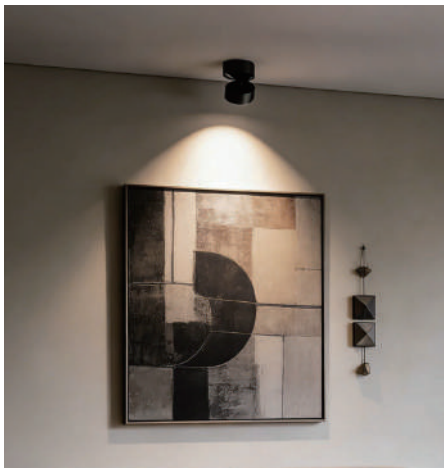

Product Name	Surface Mounted Adjustable Spotlight
Style	Modern
Specification	Black / White

This surface-mounted adjustable spotlight features an aluminum body, with a head that supports 360° rotation and foldable adjustment.

It is available in two modern colors: black and white, and offers two light temperatures: warm light and neutral light.

7W LED light source with a 24° narrow beam angle.

Suitable for installation on ceilings, walls or display shelves.

· Basic Product Information

Product Model	LI002068-01B/02B
Product Type	Directional Lights
Power Type	Hardwired
Product Color	Black

· Product Details

Material	Aluminum
----------	----------

· Core Specifications

· Core Specifications

Width	2.9 inches
Depth	2.9 inches
Height	2.3 inches

Voltage	AC110V
Light Source Type	LED lamp bead
Light Source Included	Yes
Color Temperature	3000- 4000K
Dimmable	No

Hardwired

Blue: Neutral wire
Brown: Live wire
Yellow: Ground wire