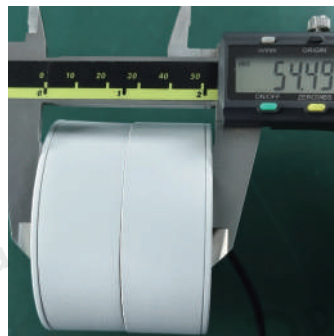

· Core Performance Indicators

Installation Method	Wall Mounted-Fix the base on the wall, wire then install the lamp body.
Application Scenarios	Bedroom,Bedside,Corridor,Living Room
Certifications	CE, ROHS, WEEE, CEC, DLC, IES
Color Temperature Adjustment	Neutral (4000K), Warm White (3000K)
Product Accessories	Fixture ×1, Screw Pack ×1

www.dazuma.us

+1 978-678-4855 (US Support)

hello@dazuma.us

Customer Service: Mon-Fri, 9am-6pm EST.

Online Service Team: 120 East Hollis Street, Nashua, NH 03060