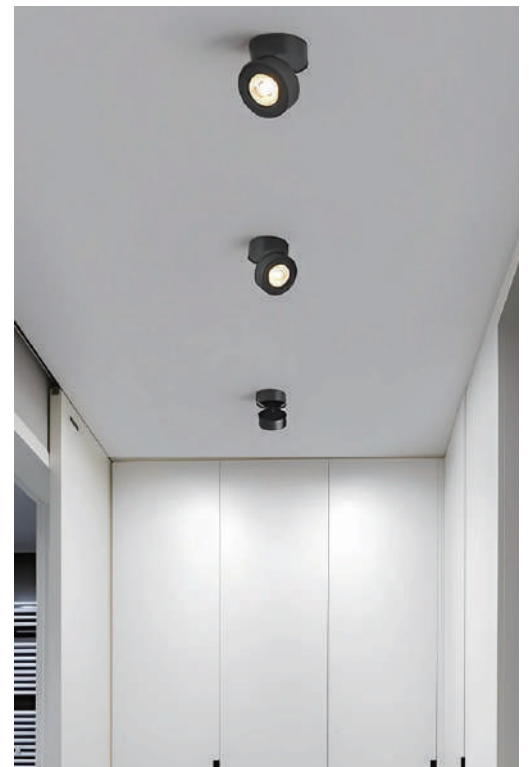

Product Name	Surface Mounted Adjustable Spotlight
Style	Modern
Specification	Black / White

This surface-mounted adjustable spotlight features an aluminum body, with a head that supports 360° rotation and foldable adjustment.

It is available in two modern colors: black and white, and offers two light temperatures: warm light and neutral light.

7W LED light source with a 24° narrow beam angle.

Suitable for installation on ceilings, walls or display shelves.

Width	2.9 inches
Depth	2.9 inches
Height	2.3 inches

· Basic Product Information

Product Model	LI002068-03B/04B
Product Type	Directional Lights
Power Type	Hardwired
Product Color	White

· Product Details

Material	Aluminum
----------	----------

· Core Specifications

Width	2.9 inches
Depth	2.9 inches
Height	2.3 inches

Voltage	AC110V
Light Source Type	LED lamp bead
Light Source Included	Yes
Color Temperature	3000- 4000K
Dimmable	No

Hardwired

Blue: Neutral wire
Brown: Live wire
Yellow: Ground wire