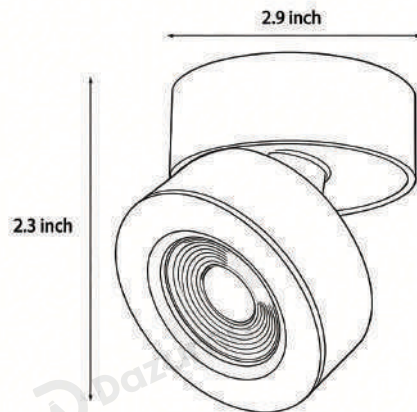

Width	2.9 inches
Depth	2.9 inches
Height	2.3 inches

· Basic Product Information

Product Model	LI002068-03B/04B
Product Type	Directional Lights
Power Type	Hardwired
Product Color	White

· Product Details

Material	Aluminum
----------	----------

· Core Specifications

Width	2.9 inches
Depth	2.9 inches
Height	2.3 inches

Voltage	AC110V
Light Source Type	LED lamp bead
Light Source Included	Yes
Color Temperature	3000- 4000K
Dimmable	No

Hardwired

Blue: Neutral wire
Brown: Live wire
Yellow: Ground wire