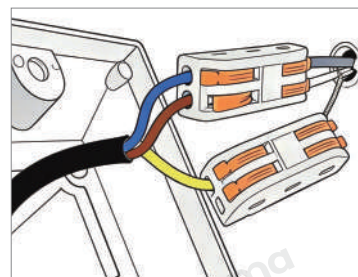

· Core Specifications

Width	2.9 inches
Depth	2.9 inches
Height	2.3 inches

Voltage	AC110V
Light Source Type	LED lamp bead
Light Source Included	Yes
Color Temperature	3000- 4000K
Dimmable	No

Hardwired

Blue: Neutral wire
Brown: Live wire
Yellow: Ground wire