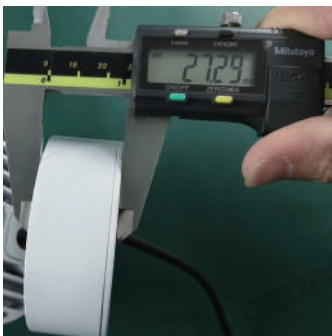

· Core Performance Indicators

Installation Method	Wall Mounted-Fix the base on the wall, wire then install the lamp body.
Application Scenarios	Bedroom,Bedside,Corridor,Living Room
Certifications	CE, ROHS, WEEE, CEC, DLC, IES
Color Temperature Adjustment	Neutral (4000K), Warm White (3000K)
Product Accessories	Fixture ×1, Screw Pack ×1

www.dazuma.us

+1 978-678-4855 (US Support)

hello@dazuma.us

Customer Service: Mon-Fri, 9am-6pm EST.

Online Service Team: 120 East Hollis Street, Nashua, NH 03060