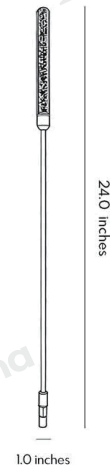

Product Name Acrylic Bubble Landscape Light

Style Modern

Specification Bubble / Frosted

This acrylic bubble landscape light is made of acrylic and stainless steel.

It features waterproof, rust-proof and excellent heat dissipation performance. The acrylic lampshade presents a crystal effect, suitable for all kinds of outdoor environments.

Power Type Hardwired

· Product Details

Material ABS, Stainless Steel, Acrylic

· Core Specifications

Width	1.0 inches
Depth	1.0 inches
Height	24.0 inches

· Basic Product Information

Product Model LI002073-02B

Product Type Novelty Lights

Power Type Hardwired

· Product Details

Material ABS, Stainless Steel, Acrylic

· Core Specifications

Width 1.0 inches
Depth 1.0 inches
Height 24.0 inches

Voltage	12V
Light Source Type	LED Integrated
Light Source Included	Yes
Color Temperature	3000K
Dimmable	No
CRI	≥80
IP Rating	IP65

Hardwired

Blue: Neutral wire
Brown: Live wire
Yellow: Ground wire

· Core Performance Indicators

Installation Method

In-ground Spike-Equipped with a ground spike at the bottom, directly inserted into lawn, soil or garden ground for fixation, usable after wiring.