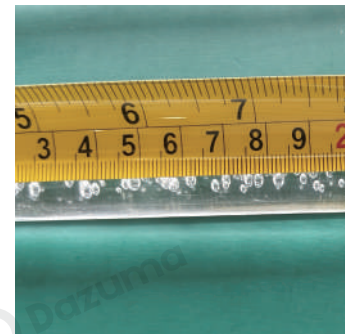

Power Type Hardwired

· Product Details

Material ABS, Stainless Steel, Acrylic

· Core Specifications

Width	1.0 inches
Depth	1.0 inches
Height	24.0 inches

· Basic Product Information

Product Model LI002073-02B

Product Type Novelty Lights

Power Type Hardwired

· Product Details

Material ABS, Stainless Steel, Acrylic

· Core Specifications

Width 1.0 inches
Depth 1.0 inches
Height 24.0 inches

Voltage	12V
Light Source Type	LED Integrated
Light Source Included	Yes
Color Temperature	3000K
Dimmable	No
CRI	≥80
IP Rating	IP65

Hardwired

Blue: Neutral wire
Brown: Live wire
Yellow: Ground wire

· Core Performance Indicators

Installation Method

In-ground Spike-Equipped with a ground spike at the bottom, directly inserted into lawn, soil or garden ground for fixation, usable after wiring.