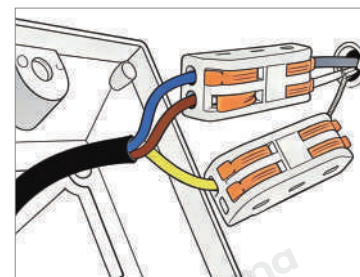

Product Type Novelty Lights

Power Type Hardwired

· Product Details

Material ABS, Stainless Steel, Acrylic

· Core Specifications

Width 1.0 inches
Depth 1.0 inches
Height 24.0 inches

Voltage	12V
Light Source Type	LED Integrated
Light Source Included	Yes
Color Temperature	3000K
Dimmable	No
CRI	≥80
IP Rating	IP65

Hardwired

Blue: Neutral wire
Brown: Live wire
Yellow: Ground wire

· Core Performance Indicators

Installation Method

In-ground Spike-Equipped with a ground spike at the bottom, directly inserted into lawn, soil or garden ground for fixation, usable after wiring.