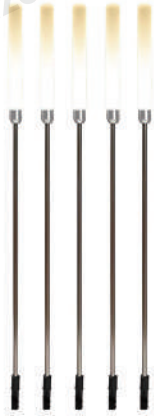

Product Name Acrylic Bubble Landscape Light

Style Modern

Specification Bubble / Frosted

This acrylic bubble landscape light is made of acrylic and stainless steel.

It features waterproof, rust-proof and excellent heat dissipation performance. The acrylic lampshade presents a crystal effect, suitable for all kinds of outdoor environments.

Power Type Hardwired

· Product Details

Material ABS, Stainless Steel, Acrylic

· Core Specifications

Width	1.0 inches
Depth	1.0 inches
Height	24.0 inches

· Basic Product Information

Product Model LI002073-02B

Product Type Novelty Lights

Power Type Hardwired

· Product Details

Material ABS, Stainless Steel, Acrylic

· Core Specifications

Width 1.0 inches
Depth 1.0 inches
Height 24.0 inches

Voltage	12V
Light Source Type	LED Integrated
Light Source Included	Yes
Color Temperature	3000K
Dimmable	No
CRI	≥80
IP Rating	IP65

Hardwired

Blue: Neutral wire
Brown: Live wire
Yellow: Ground wire

· Core Performance Indicators

Installation Method

In-ground Spike-Equipped with a ground spike at the bottom, directly inserted into lawn, soil or garden ground for fixation, usable after wiring.