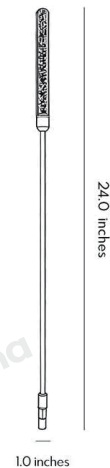

Product Name Acrylic Bubble Landscape Light

Style Modern

Specification Bubble / Frosted

This acrylic bubble landscape light is made of acrylic and stainless steel.

It features waterproof, rust-proof and excellent heat dissipation performance. The acrylic lampshade presents a crystal effect, suitable for all kinds of outdoor environments.

Power Type Hardwired

· Product Details

Material ABS, Stainless Steel, Acrylic

· Core Specifications

Width	1.0 inches
Depth	1.0 inches
Height	24.0 inches

· Basic Product Information

Product Model LI002073-02B

Product Type Novelty Lights

Power Type Hardwired

· Product Details

Material ABS, Stainless Steel, Acrylic

· Core Specifications

Width 1.0 inches
Depth 1.0 inches
Height 24.0 inches

Voltage	12V
Light Source Type	LED Integrated
Light Source Included	Yes
Color Temperature	3000K
Dimmable	No
CRI	≥80
IP Rating	IP65

Hardwired

Blue: Neutral wire
Brown: Live wire
Yellow: Ground wire

· Core Performance Indicators

Installation Method

In-ground Spike-Equipped with a ground spike at the bottom, directly inserted into lawn, soil or garden ground for fixation, usable after wiring.