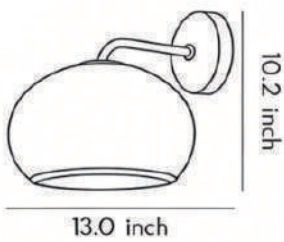

Material	PE Rattan
----------	-----------

• Core Specifications

Width 11.8 inches
 Depth 11.8 inches
 Height 6.3 inches

Width 15.8 inches
 Depth 15.8 inches
 Height 9.5 inches

Width 13 inches
 Depth 13 inches
 Height 10.2 inches