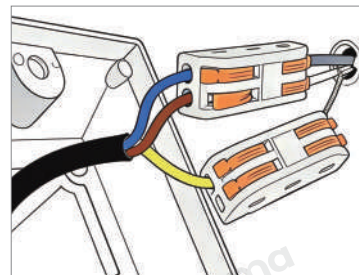

Hardwired

Blue: Neutral wire
Brown: Live wire
Yellow: Ground wire