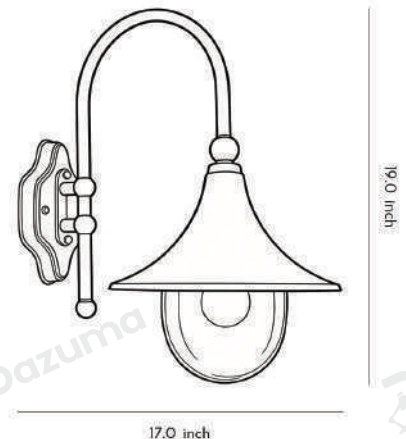

Product Name Outdoor black wall lights

Style Modern

Specification Hardwired

This black outdoor wall lamp boasts a horn-shaped lampshade and curved lamp arm.

It adopts a die-cast aluminum main body and high-transparency acrylic lampshade, presenting a retro and elegant black appearance.

Equipped with an integrated 12W LED light source, it emits 3000K warm light.

It features an IP55 protection rating, guaranteeing waterproof and rust-proof performance.

· Basic Product Information

Product Model	LI002094-00B
Product Type	Outdoor Wall Sconces
Power Type	Hardwired
Product Color	Black

· Product Details

Material	Die-cast Aluminum + Acrylic
----------	-----------------------------

· Core Specifications

Width	7.48 inches
Depth	17 inches
Height	19 inches

Voltage	AC110V
Light Source Type	LED E27 Bulb
Light Source Included	Yes
Color Temperature	3000K
Dimmable	No
IP Rating	IP55