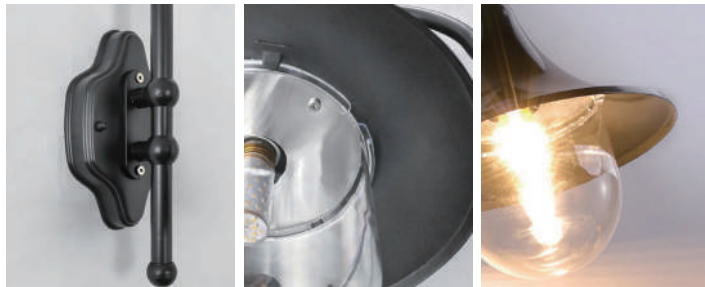

Product Name Outdoor black wall lights

Style Modern

Specification Hardwired

This black outdoor wall lamp boasts a horn-shaped lampshade and curved lamp arm.

It adopts a die-cast aluminum main body and high-transparency acrylic lampshade, presenting a retro and elegant black appearance.

Equipped with an integrated 12W LED light source, it emits 3000K warm light.

It features an IP55 protection rating, guaranteeing waterproof and rust-proof performance.

· Basic Product Information

Product Model	LI002094-00B
Product Type	Outdoor Wall Sconces
Power Type	Hardwired
Product Color	Black

· Product Details

Material	Die-cast Aluminum + Acrylic
----------	-----------------------------

· Core Specifications

Width	7.48 inches
Depth	17 inches
Height	19 inches

Voltage	AC110V
Light Source Type	LED E27 Bulb
Light Source Included	Yes
Color Temperature	3000K
Dimmable	No
IP Rating	IP55