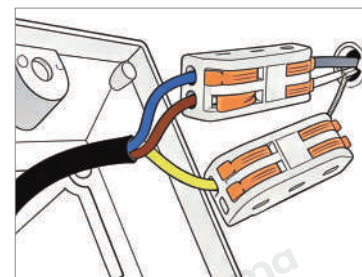

· Product Details

Material	Die-cast Aluminum + Acrylic
----------	-----------------------------

· Core Specifications

Width	7.48 inches
Depth	17 inches
Height	19 inches

Voltage	AC110V
Light Source Type	LED E27 Bulb
Light Source Included	Yes
Color Temperature	3000K
Dimmable	No
IP Rating	IP55

Hardwired

Blue: Neutral wire
Brown: Live wire
Yellow: Ground wire

Core Performance Indicators

Installation Method

Wall Mounted-Fix the base on the wall, wire then install the lamp body.

Application Scenarios