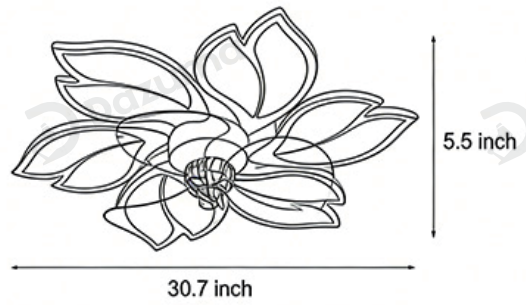

## • Core Specifications

---

Length 5.5 inches  
Width 25.6 inches  
Depth 25.6 inches

Length 5.5 inches  
Width 30.7 inches  
Depth 30.7 inches

Length 5.5 inches  
Width 35.4 inches  
Depth 35.4 inches

Voltage AC110-265V