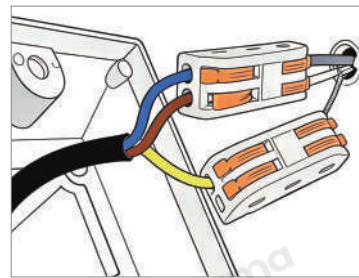

Voltage AC110-265V

Light Source Type LED

Light Source Included Yes

Color Temperature 3000- 6000K

Dimmable Yes

Hardwired

Blue: Neutral wire

Brown: Live wire

Yellow: Ground wire