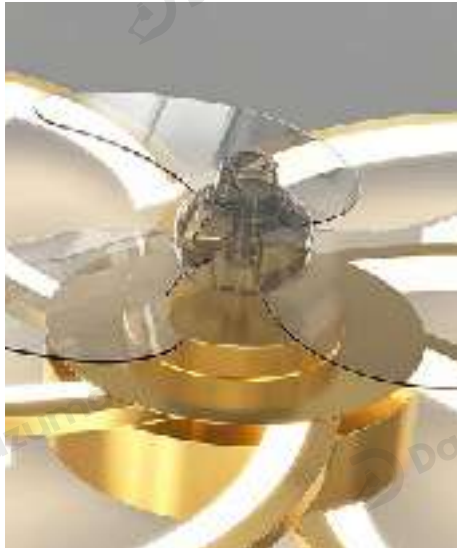

· Basic Product Information

Product Model	LI002102-06B/ 09B
Product Type	Flush Mount Ceiling Fans
Power Type	Hardwired
Product Color	Gold

· Product Details

Material	Iron