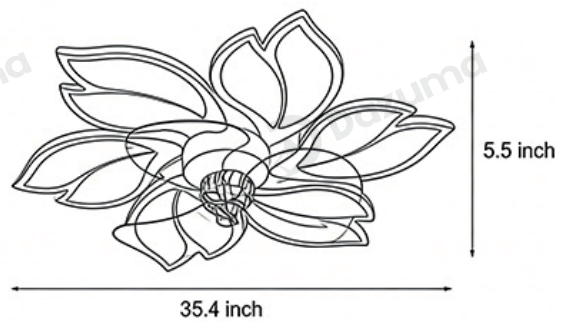

## • Core Specifications

---

Length 5.5 inches  
Width 25.6 inches  
Depth 25.6 inches

Length 5.5 inches  
Width 30.7 inches  
Depth 30.7 inches

Length 5.5 inches  
Width 35.4 inches  
Depth 35.4 inches

Voltage AC110-265V