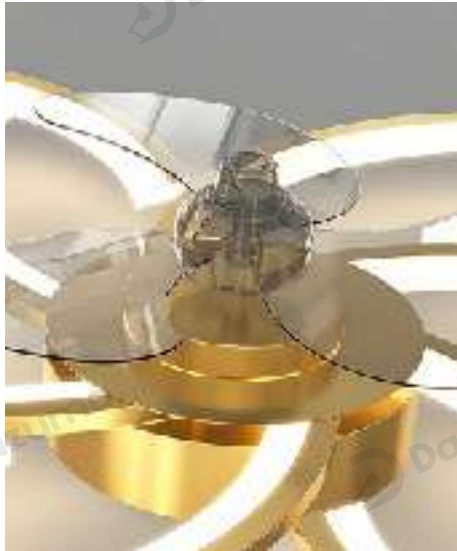

· Basic Product Information

Product Model	LI002102-03B
Product Type	Flush Mount Ceiling Fans
Power Type	Hardwired
Product Color	Gold

· Product Details

Material	Iron