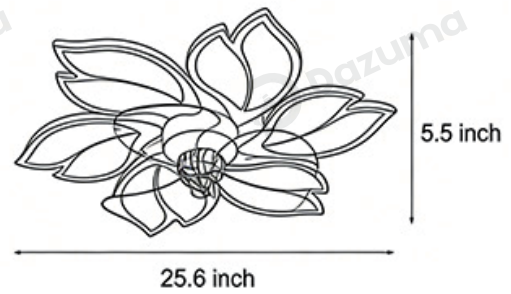

## • Core Specifications

---

Length 5.5 inches  
Width 25.6 inches  
Depth 25.6 inches

Length 5.5 inches  
Width 30.7 inches  
Depth 30.7 inches

Length 5.5 inches  
Width 35.4 inches  
Depth 35.4 inches

Voltage AC110-265V