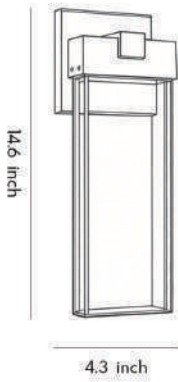

Product Name	Seeded glass outdoor wall lighting
Style	Modern
Specification	4.3"x3.3"x14.6"/5.7"x3.3"x18.3"/6.7"x3.7"x22.2"

This seed crystal outdoor wall lamp features a die-cast aluminum main body and a bubble-textured crystal lampshade. It is available in three specifications.

Hardwired

Product Color

Black

· Product Details

Material

Die-cast Aluminum, Crystal

· **Core Specifications**

Width 4.3 inches
 Depth 5.5 inches
 Height 14.6 inches

Width 5.7 inches
 Depth 5.5 inches
 Height 18.3 inches

Width 6.7 inches
 Depth 5.5 inches
 Height 22.2 inches

Voltage	AC90-260V
Light Source Type	LED lamp bead
Light Source Included	Yes
Color Temperature	3000K
Dimmable	No