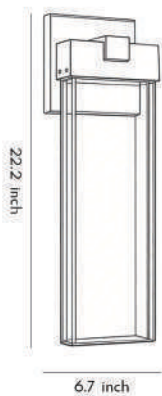

Product Name	Seeded glass outdoor wall lighting
Style	Modern
Specification	4.3"x3.3"x14.6"/5.7"x3.3"x18.3"/6.7"x3.7"x22.2"

This seed crystal outdoor wall lamp features a die-cast aluminum main body and a bubble-textured crystal lampshade. It is available in three specifications.

Hardwired

Product Color

Black

· Product Details

Material

Die-cast Aluminum, Crystal

· **Core Specifications**

Width 4.3 inches
 Depth 5.5 inches
 Height 14.6 inches

Width 5.7 inches
 Depth 5.5 inches
 Height 18.3 inches

Width 6.7 inches
 Depth 5.5 inches
 Height 22.2 inches

Voltage	AC90-260V
Light Source Type	LED lamp bead
Light Source Included	Yes
Color Temperature	3000K
Dimmable	No