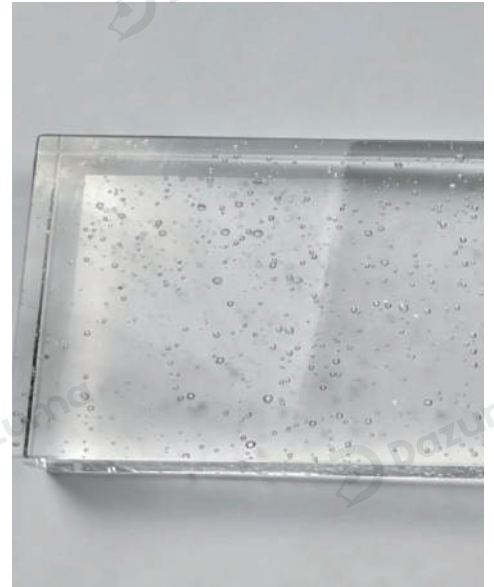

Product Name	Seeded glass outdoor wall lighting
Style	Modern
Specification	4.3"x3.3"x14.6"/5.7"x3.3"x18.3"/6.7"x3.7"x22.2"

This seed crystal outdoor wall lamp features a die-cast aluminum main body and a bubble-textured crystal lampshade. It is available in three specifications.

Equipped with an integrated COB LED light source, it emits 3000K warm white light, which diffuses softly through the crystal bubble texture. Its professional waterproof structure is suitable for outdoor rain and snow environments.

Hardwired

Product Color

Black

· Product Details

Material

Die-cast Aluminum, Crystal

· **Core Specifications**

Width 4.3 inches
 Depth 5.5 inches
 Height 14.6 inches

Width 5.7 inches
 Depth 5.5 inches
 Height 18.3 inches

Width 6.7 inches
 Depth 5.5 inches
 Height 22.2 inches

Voltage	AC90-260V
Light Source Type	LED lamp bead
Light Source Included	Yes
Color Temperature	3000K
Dimmable	No