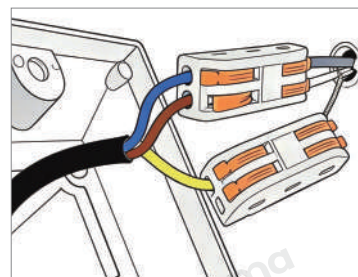

Width 5.7 inches
 Depth 5.5 inches
 Height 18.3 inches

Width 6.7 inches
 Depth 5.5 inches
 Height 22.2 inches

Voltage	AC90-260V
Light Source Type	LED lamp bead
Light Source Included	Yes
Color Temperature	3000K
Dimmable	No

Hardwired

Blue: Neutral wire
 Brown: Live wire
 Yellow: Ground wire

· Core Performance Indicators

Installation Method	Wall Mounted-Fix the base on the wall, wire then install the lamp body.
Application Scenarios	Garden, Villa
Certifications	CE, ROHS, WEEE, CEC, DLC, IES
Color Temperature Adjustment	Warm Light (3000K)
Product Accessories	Fixture ×1, Lampshade ×1, Screw Pack ×1