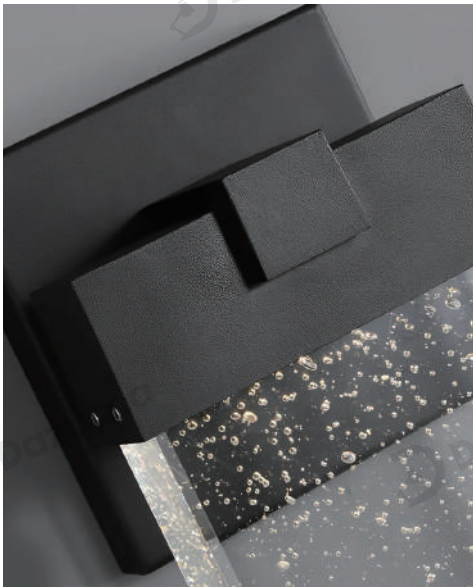

Product Name	Seeded glass outdoor wall lighting
Style	Modern
Specification	4.3"x3.3"x14.6"/5.7"x3.3"x18.3"/6.7"x3.7"x22.2"

This seed crystal outdoor wall lamp features a die-cast aluminum main body and a bubble-textured crystal lampshade. It is available in three specifications.

Equipped with an integrated COB LED light source, it emits 3000K warm white light, which diffuses softly through the crystal bubble texture. Its professional waterproof structure is suitable for outdoor rain and snow environments.

Hardwired

Product Color

Black

· Product Details

Material

Die-cast Aluminum, Crystal

· **Core Specifications**

Width 4.3 inches
 Depth 5.5 inches
 Height 14.6 inches

Width 5.7 inches
 Depth 5.5 inches
 Height 18.3 inches

Width 6.7 inches
 Depth 5.5 inches
 Height 22.2 inches

Voltage	AC90-260V
Light Source Type	LED lamp bead
Light Source Included	Yes
Color Temperature	3000K
Dimmable	No