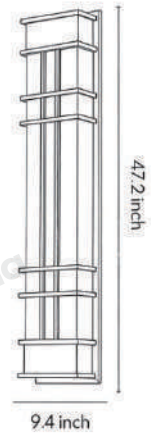

Product Name Outdoor wall sconce black

Style Modern

Specification 7"x4"x24"/7"x4"x31"
8"x5"x39"/8"x5"x 47"

This black outdoor wall lamp features a galvanized steel body and an acrylic lampshade.

It is available in four specifications. The built-in LED light source emits 3000K warm white light.

· Product Details

Material

Galvanized Sheet, Acrylic

· **Core Specifications**

Width 3.9 inches
 Depth 7 inches
 Height 23.6 inches

Width 3.9 inches
 Depth 7 inches
 Height 31.4 inches

Width 4.7 inches
 Depth 9.4 inches
 Height 39.3 inches

Width 4.7 inches
 Depth 9.4 inches
 Height 47.2 inches

Voltage	AC110V
Light Source Type	LED strip
Light Source Included	Yes
Color Temperature	3000K
Dimmable	No
CRI	80
IP Rating	IP65
Hardwired	

Blue: Neutral wire
Brown: Live wire
Yellow: Ground wire