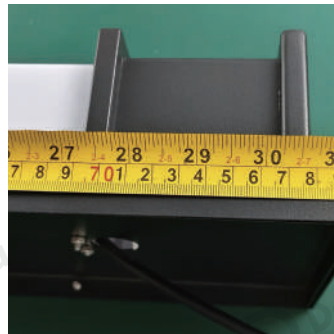

· Core Performance Indicators

Installation Method	Wall Mounted-Fix the base on the wall, wire then install the lamp body.
Application Scenarios	Garden, Villa, Yard
Certifications	CE, ROHS, WEEE, CEC, DLC, IES
Color Temperature Adjustment	Warm Light (3000K)
Product Accessories	Fixture ×1, Screw Pack ×1

www.dazuma.us

+1 978-678-4855 (US Support)

hello@dazuma.us

Customer Service: Mon-Fri, 9am-6pm EST.

Online Service Team: 120 East Hollis Street, Nashua, NH 03060