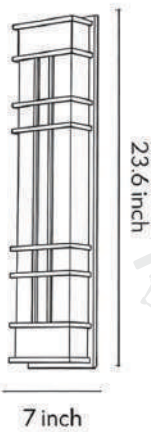

Product Name Outdoor wall sconce black

Style Modern

Specification 7"x4"x24"/7"x4"x31"
8"x5"x39"/8"x5"x 47"

This black outdoor wall lamp features a galvanized steel body and an acrylic lampshade.

It is available in four specifications. The built-in LED light source emits 3000K warm white light.

· Product Details

Material

Galvanized Sheet, Acrylic

· **Core Specifications**

Width 3.9 inches
 Depth 7 inches
 Height 23.6 inches

Width 3.9 inches
 Depth 7 inches
 Height 31.4 inches

Width 4.7 inches
 Depth 9.4 inches
 Height 39.3 inches

Width 4.7 inches
 Depth 9.4 inches
 Height 47.2 inches

Voltage	AC110V
Light Source Type	LED strip
Light Source Included	Yes
Color Temperature	3000K
Dimmable	No
CRI	80
IP Rating	IP65
Hardwired	

Blue: Neutral wire
Brown: Live wire
Yellow: Ground wire