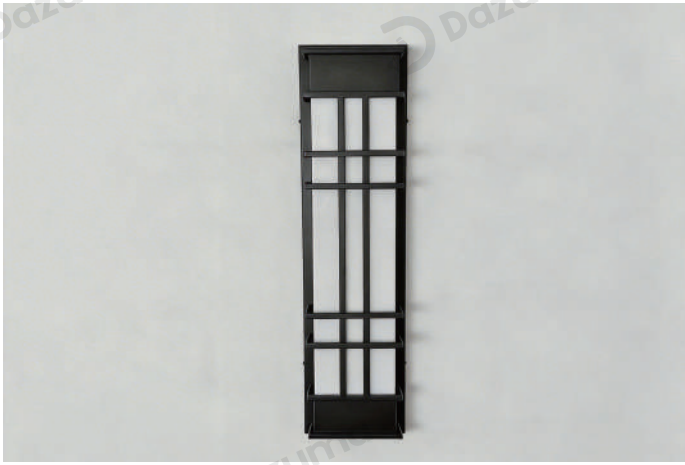

Product Name Outdoor wall sconce black

Style Modern

Specification 7"x4"x24"/7"x4"x31"
8"x5"x39"/8"x5"x 47"

This black outdoor wall lamp features a galvanized steel body and an acrylic lampshade.

It is available in four specifications. The built-in LED light source emits 3000K warm white light.

Product Model

LI002110

Product Type

Outdoor Wall Sconces

Power Type

Hardwired

Product Color

Black

· Product Details

Material

Galvanized Sheet, Acrylic

· **Core Specifications**

Width 3.9 inches
 Depth 7 inches
 Height 23.6 inches

Width 3.9 inches
 Depth 7 inches
 Height 31.4 inches

Width 4.7 inches
 Depth 9.4 inches
 Height 39.3 inches

Width 4.7 inches
 Depth 9.4 inches
 Height 47.2 inches

Voltage	AC110V
Light Source Type	LED strip
Light Source Included	Yes
Color Temperature	3000K
Dimmable	No
CRI	80
IP Rating	IP65
Hardwired	

Blue: Neutral wire
Brown: Live wire
Yellow: Ground wire