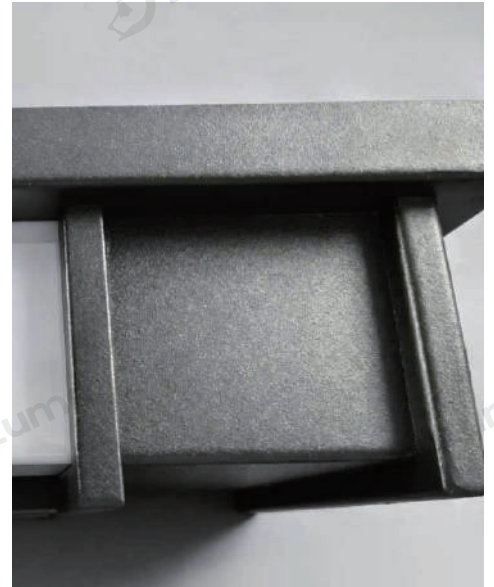

Product Name Outdoor wall sconce black

Style Modern

Specification 7"x4"x24"/7"x4"x31"
8"x5"x39"/8"x5"x 47"

This black outdoor wall lamp features a galvanized steel body and an acrylic lampshade.

It is available in four specifications. The built-in LED light source emits 3000K warm white light.

Product Model

LI002110

Product Type

Outdoor Wall Sconces

Power Type

Hardwired

Product Color

Black

· Product Details

Material

Galvanized Sheet, Acrylic

· **Core Specifications**

Width 3.9 inches
 Depth 7 inches
 Height 23.6 inches

Width 3.9 inches
 Depth 7 inches
 Height 31.4 inches

Width 4.7 inches
 Depth 9.4 inches
 Height 39.3 inches

Width 4.7 inches
 Depth 9.4 inches
 Height 47.2 inches

Voltage	AC110V
Light Source Type	LED strip
Light Source Included	Yes
Color Temperature	3000K
Dimmable	No
CRI	80
IP Rating	IP65
Hardwired	

Blue: Neutral wire
Brown: Live wire
Yellow: Ground wire