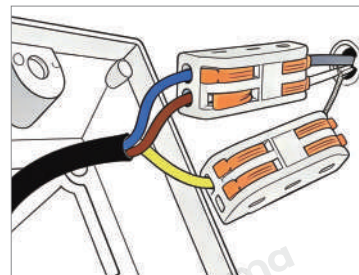

· Product Details

Material

Galvanized Sheet, Acrylic

· **Core Specifications**

Width 3.9 inches
 Depth 7 inches
 Height 23.6 inches

Width 3.9 inches
 Depth 7 inches
 Height 31.4 inches

Width 4.7 inches
 Depth 9.4 inches
 Height 39.3 inches

Width 4.7 inches
 Depth 9.4 inches
 Height 47.2 inches

Voltage	AC110V
Light Source Type	LED strip
Light Source Included	Yes
Color Temperature	3000K
Dimmable	No
CRI	80
IP Rating	IP65
Hardwired	

Blue: Neutral wire
Brown: Live wire
Yellow: Ground wire