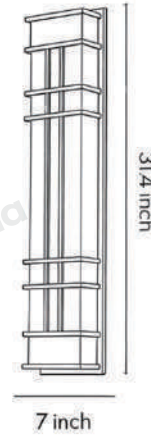

Product Name Outdoor wall sconce black

Style Modern

Specification 7"x4"x24"/7"x4"x31"
8"x5"x39"/8"x5"x 47"

This black outdoor wall lamp features a galvanized steel body and an acrylic lampshade.

It is available in four specifications. The built-in LED light source emits 3000K warm white light.

· Product Details

Material

Galvanized Sheet, Acrylic

· **Core Specifications**

Width 3.9 inches
 Depth 7 inches
 Height 23.6 inches

Width 3.9 inches
 Depth 7 inches
 Height 31.4 inches

Width 4.7 inches
 Depth 9.4 inches
 Height 39.3 inches

Width 4.7 inches
 Depth 9.4 inches
 Height 47.2 inches

Voltage	AC110V
Light Source Type	LED strip
Light Source Included	Yes
Color Temperature	3000K
Dimmable	No
CRI	80
IP Rating	IP65
Hardwired	

Blue: Neutral wire
Brown: Live wire
Yellow: Ground wire