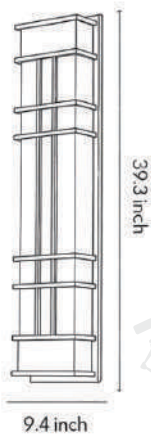

Product Name Outdoor wall sconce black

Style Modern

Specification 7"x4"x24"/7"x4"x31"
8"x5"x39"/8"x5"x 47"

This black outdoor wall lamp features a galvanized steel body and an acrylic lampshade.

It is available in four specifications. The built-in LED light source emits 3000K warm white light.

· Product Details

Material

Galvanized Sheet, Acrylic

· **Core Specifications**

Width 3.9 inches
 Depth 7 inches
 Height 23.6 inches

Width 3.9 inches
 Depth 7 inches
 Height 31.4 inches

Width 4.7 inches
 Depth 9.4 inches
 Height 39.3 inches

Width 4.7 inches
 Depth 9.4 inches
 Height 47.2 inches

Voltage	AC110V
Light Source Type	LED strip
Light Source Included	Yes
Color Temperature	3000K
Dimmable	No
CRI	80
IP Rating	IP65
Hardwired	

Blue: Neutral wire
Brown: Live wire
Yellow: Ground wire