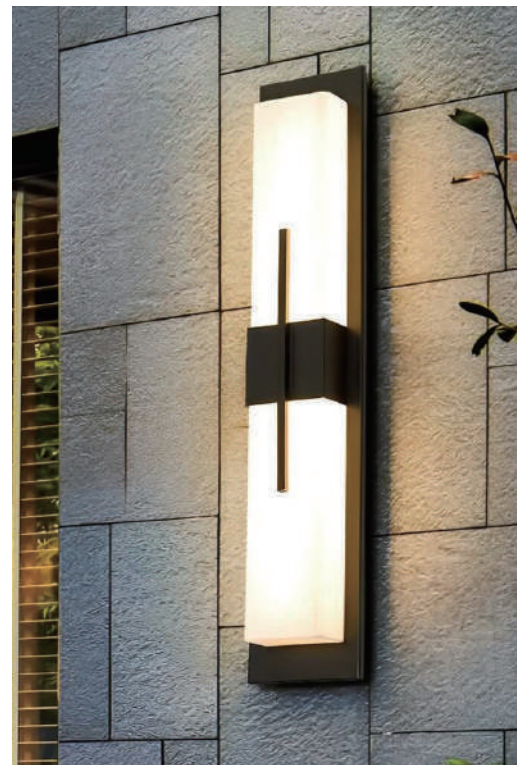

Product Name Large outdoor wall light fixtures

Style Modern

Specification Warm White / White

This large outdoor wall lamp features a stainless steel housing and an acrylic shade with a delicate surface texture, which is rust-proof and wear-resistant.

It is available in two sizes. Built-in high-brightness LED light source offers two color temperatures—warm and white, which can be selected independently, providing bright, uniform and glare-free lighting.

· Basic Product Information

Product Model	LI002111-01B/02B
Product Type	Outdoor Wall Sconces
Power Type	Hardwired
Product Color	Black + White

· Product Details

Material	Stainless Steel + Acrylic
----------	---------------------------

· Core Specifications

Width	3.5 inches
Depth	5.5 inches
Height	27.6 inches

· Basic Product Information

Product Model	LI002111-03B/04B
Product Type	Outdoor Wall Sconces
Power Type	Hardwired
Product Color	Black + White