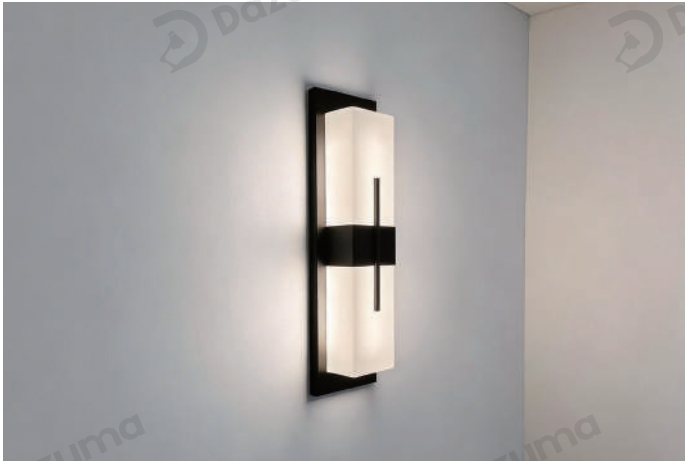

Voltage	AC110V
Light Source Type	LED tube
Light Source Included	Yes
Color Temperature	3000- 6000K
Dimmable	No
IP Rating	IP65

Hardwired