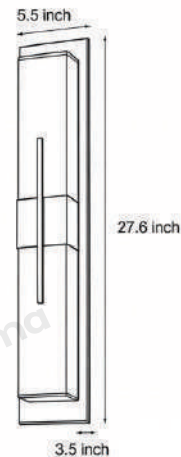

· Core Specifications

Width	3.5 inches
Depth	5.5 inches
Height	27.6 inches

· Basic Product Information

Product Model	LI002111-03B/04B
Product Type	Outdoor Wall Sconces
Power Type	Hardwired
Product Color	Black + White

· Product Details

Material	Stainless Steel + Acrylic
----------	---------------------------

· Core Specifications

Width	4.3 inches
Depth	7.1 inches
Height	39.4 inches

Voltage	AC110V
Light Source Type	LED tube
Light Source Included	Yes
Color Temperature	3000- 6000K
Dimmable	No
IP Rating	IP65