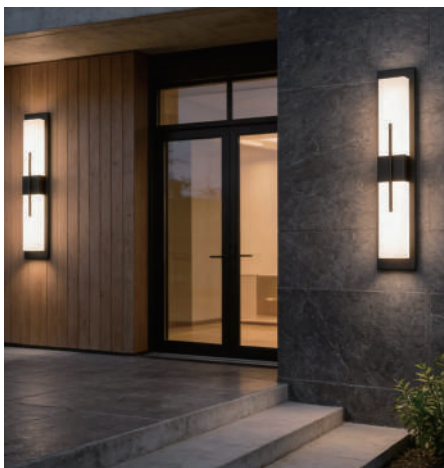

Product Name Large outdoor wall light fixtures

Style Modern

Specification Warm White / White

This large outdoor wall lamp features a stainless steel housing and an acrylic shade with a delicate surface texture, which is rust-proof and wear-resistant.

It is available in two sizes. Built-in high-brightness LED light source offers two color temperatures—warm and white, which can be selected independently, providing bright, uniform and glare-free lighting.