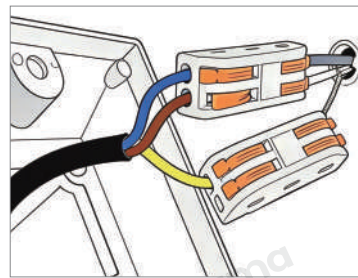

· Product Details

Material	Stainless Steel + Acrylic
----------	---------------------------

· Core Specifications

Width	4.3 inches
Depth	7.1 inches
Height	39.4 inches

Voltage	AC110V
Light Source Type	LED tube
Light Source Included	Yes
Color Temperature	3000- 6000K
Dimmable	No
IP Rating	IP65

Hardwired

Blue: Neutral wire
Brown: Live wire
Yellow: Ground wire

· Core Performance Indicators

Installation Method	Wall Mounted-Fix the base on the wall, wire then install the lamp body.
Application Scenarios	Garden, Villa
Certifications	CE, ROHS, WEEE, CEC, DLC, IES
Color Temperature Adjustment	Warm White (3000K), White (6000K)
Product Accessories	Fixture ×1, Screw Pack ×1