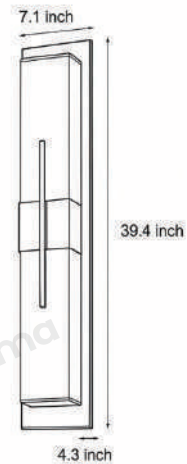

· Core Specifications

Width	3.5 inches
Depth	5.5 inches
Height	27.6 inches

· Basic Product Information

Product Model	LI002111-03B/04B
Product Type	Outdoor Wall Sconces
Power Type	Hardwired
Product Color	Black + White

· Product Details

Material	Stainless Steel + Acrylic
----------	---------------------------

· Core Specifications

Width	4.3 inches
Depth	7.1 inches
Height	39.4 inches

Voltage	AC110V
Light Source Type	LED tube
Light Source Included	Yes
Color Temperature	3000- 6000K
Dimmable	No
IP Rating	IP65