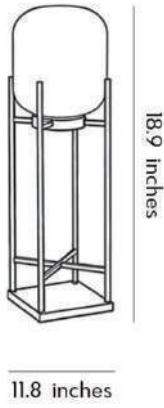

Product Model	LI002116-01B/03B/05B
Product Type	Outdoor Floor Lamps
Power Type	Hardwired
Product Color	Black+White

· **Product Details**

Material	Acrylic
----------	---------

· Core Specifications

Width 11.8 inches
 Depth 11.8 inches
 Height 18.9 inches

Width 11.8 inches
 Depth 11.8 inches
 Height 29.5 inches

Width 13.4 inches
 Depth 13.4 inches
 Height 39.4 inches

Voltage	110V
Light Source Type	LED Bulbs
Light Source Included	Yes
Color Temperature	3000K
Dimmable	No
CRI	>80
IP Rating	IP65