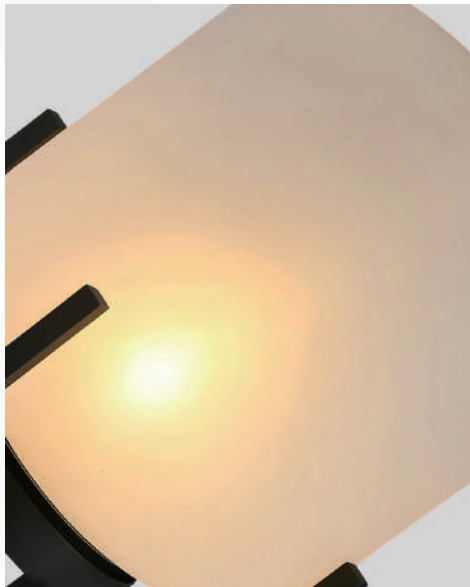

Product Name Outdoor Floor Lamp

Style Modern

Specification Solar / Hardwired

This outdoor floor lamp is equipped with a stainless steel lamp stand and a lantern-shaped acrylic lampshade. It comes in three specifications.

Two power modes are available: solar (3W) and wired (12W), both compatible with E27 LED bulbs (3000K warm white light).

It has an IP65 waterproof rating, making it suitable for outdoor environments such as gardens and balconies.

· **Basic Product Information**

Product Model	LI002116-02B/04B/06B
Product Type	Outdoor Floor Lamps
Power Type	Solar
Product Color	Black+White

· **Product Details**

Material	Acrylic
----------	---------

· **Basic Product Information**

Product Model	LI002116-01B/03B/05B
Product Type	Outdoor Floor Lamps
Power Type	Hardwired
Product Color	Black+White

· **Product Details**

Material	Acrylic
----------	---------

· Core Specifications

Width 11.8 inches
 Depth 11.8 inches
 Height 18.9 inches