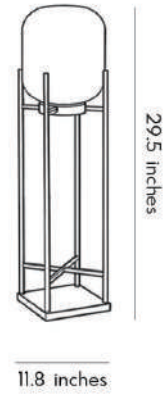

Product Name Outdoor Floor Lamp

Style Modern

Specification Solar / Hardwired

This outdoor floor lamp is equipped with a stainless steel lamp stand and a lantern-shaped acrylic lampshade. It comes in three specifications.

Product Model	LI002116-01B/03B/05B
Product Type	Outdoor Floor Lamps
Power Type	Hardwired
Product Color	Black+White

· **Product Details**

Material	Acrylic
----------	---------

· Core Specifications

Width 11.8 inches
 Depth 11.8 inches
 Height 18.9 inches

Width 11.8 inches
 Depth 11.8 inches
 Height 29.5 inches

Width 13.4 inches
 Depth 13.4 inches
 Height 39.4 inches

Voltage	110V
Light Source Type	LED Bulbs
Light Source Included	Yes
Color Temperature	3000K
Dimmable	No
CRI	>80
IP Rating	IP65