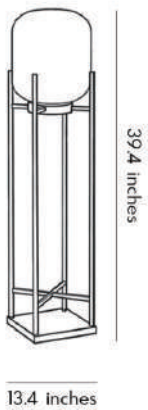

Product Name Outdoor Floor Lamp

Style Modern

Specification Solar / Hardwired

This outdoor floor lamp is equipped with a stainless steel lamp stand and a lantern-shaped acrylic lampshade. It comes in three specifications.

Product Model	LI002116-01B/03B/05B
Product Type	Outdoor Floor Lamps
Power Type	Hardwired
Product Color	Black+White

· **Product Details**

Material	Acrylic
----------	---------

· Core Specifications

Width 11.8 inches
 Depth 11.8 inches
 Height 18.9 inches

Width 11.8 inches
 Depth 11.8 inches
 Height 29.5 inches

Width 13.4 inches
 Depth 13.4 inches
 Height 39.4 inches

Voltage	110V
Light Source Type	LED Bulbs
Light Source Included	Yes
Color Temperature	3000K
Dimmable	No
CRI	>80
IP Rating	IP65