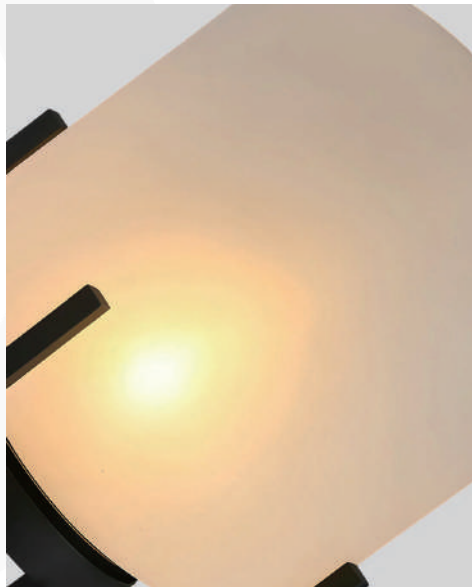

· **Product Details**

Material	Acrylic