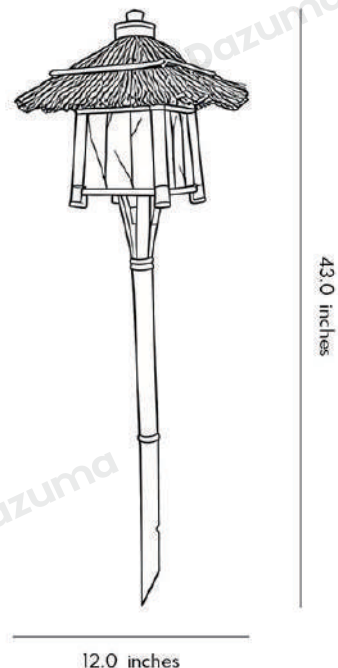

Product Name	Bamboo Pendant Light Modern Atmosphere Lawn Light
Style	Modern
Specification	Hardwired

This bamboo pendant light blends traditional and modern style with leaf-patterned PVC shade.

It comes in hanging and plug-in lawn post styles for gardens and pathways.

IP65 waterproof, it uses 12W E27 LED bulb for warm 3000K illumination.

· Basic Product Information

Product Model	LI002120-01B
Product Type	Outdoor Hanging Lights
Power Type	Hardwired
Product Color	Natural Bamboo

· Product Details

Material	Bamboo, PVC
----------	-------------

· Core Specifications

Length	43.0 inches
Width	12.0 inches
Depth	12.0 inches

· Basic Product Information

Product Model	LI002120-02B
Product Type	Outdoor Hanging Lights
Power Type	Hardwired
Product Color	Natural Bamboo

· Product Details

Material	Bamboo, PVC
----------	-------------

· Core Specifications

Length	12.0 inches
Width	12.0 inches
Depth	12.0 inches

Voltage	AC110V
Light Source Type	LED E27 Bulb
Light Source Included	Yes
Color Temperature	3000K
Dimmable	No
IP Rating	IP65
Hardwired	