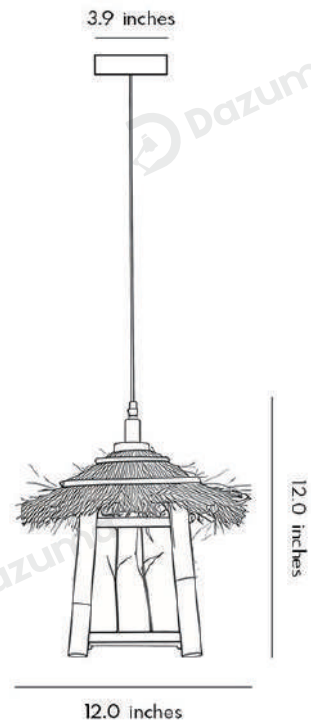

· Product Details

Material	Bamboo, PVC
----------	-------------

· Core Specifications

Length	43.0 inches
Width	12.0 inches
Depth	12.0 inches

· Basic Product Information

Product Model	LI002120-02B
Product Type	Outdoor Hanging Lights
Power Type	Hardwired
Product Color	Natural Bamboo

· Product Details

Material	Bamboo, PVC
----------	-------------

· Core Specifications

Length	12.0 inches
Width	12.0 inches
Depth	12.0 inches

Voltage	AC110V
Light Source Type	LED E27 Bulb
Light Source Included	Yes
Color Temperature	3000K
Dimmable	No
IP Rating	IP65
Hardwired	

Blue: Neutral wire
Brown: Live wire
Yellow: Ground wire

Core Performance Indicators

Installation Method

Ground - Easy installation: Place on the ground directly, use when powered on.

Application Scenarios