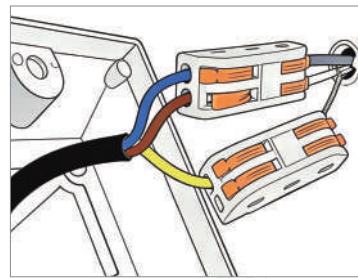

· Product Details

Material	Bamboo, PVC
----------	-------------

· Core Specifications

Length	12.0 inches
Width	12.0 inches
Depth	12.0 inches

Voltage	AC110V
Light Source Type	LED E27 Bulb
Light Source Included	Yes
Color Temperature	3000K
Dimmable	No
IP Rating	IP65
Hardwired	

Blue: Neutral wire
Brown: Live wire
Yellow: Ground wire

Core Performance Indicators

Installation Method

Ground - Easy installation: Place on the ground directly, use when powered on.

Application Scenarios