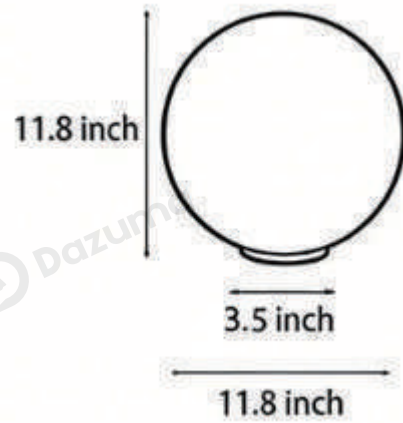

PE

· **Core Specifications**

Width	7.9 inches
Depth	7.9 inches
Height	7.9 inches

Width	11.8 inches
Depth	11.8 inches
Height	11.8 inches

Width	15.7 inches
Depth	15.7 inches
Height	15.7 inches

Width	19.7 inches
Depth	19.7 inches
Height	19.7 inches

· Core Specifications

Width	23.6 inches
Depth	23.6 inches
Height	23.6 inches

Voltage	AC110V
Light Source Type	LED E27 Bulb
Light Source Included	Yes
Color Temperature	3000- 6000K
Dimmable	Yes
IP Rating	IP65