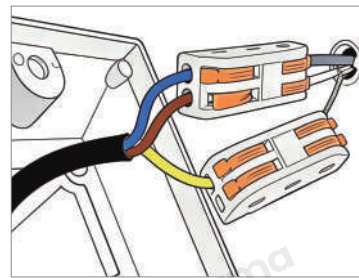

· Core Specifications

Width	23.6 inches
Depth	23.6 inches
Height	23.6 inches

Voltage	AC110V
Light Source Type	LED E27 Bulb
Light Source Included	Yes
Color Temperature	3000- 6000K
Dimmable	Yes
IP Rating	IP65

Hardwired

Blue: Neutral wire
Brown: Live wire
Yellow: Ground wire

· Core Performance Indicators

Installation Method

Base Stand Mounted-Place on the ground directly, use when powered on.

Application Scenarios