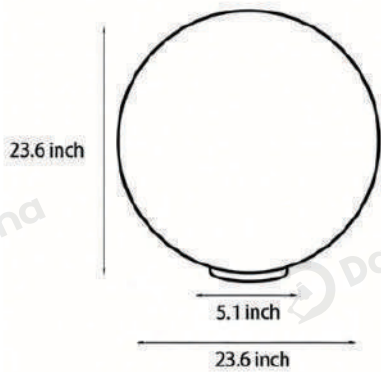

PE

· **Core Specifications**

Width	7.9 inches
Depth	7.9 inches
Height	7.9 inches

Width	11.8 inches
Depth	11.8 inches
Height	11.8 inches

Width	15.7 inches
Depth	15.7 inches
Height	15.7 inches

Width	19.7 inches
Depth	19.7 inches
Height	19.7 inches

· Core Specifications

Width	23.6 inches
Depth	23.6 inches
Height	23.6 inches

Voltage	AC110V
Light Source Type	LED E27 Bulb
Light Source Included	Yes
Color Temperature	3000- 6000K
Dimmable	Yes
IP Rating	IP65