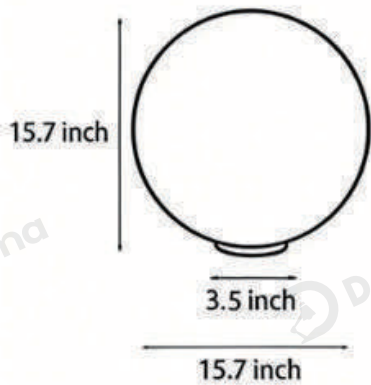

PE

· **Core Specifications**

Width	7.9 inches
Depth	7.9 inches
Height	7.9 inches

Width	11.8 inches
Depth	11.8 inches
Height	11.8 inches

Width	15.7 inches
Depth	15.7 inches
Height	15.7 inches

Width	19.7 inches
Depth	19.7 inches
Height	19.7 inches

· Core Specifications

Width	23.6 inches
Depth	23.6 inches
Height	23.6 inches

Voltage	AC110V
Light Source Type	LED E27 Bulb
Light Source Included	Yes
Color Temperature	3000- 6000K
Dimmable	Yes
IP Rating	IP65