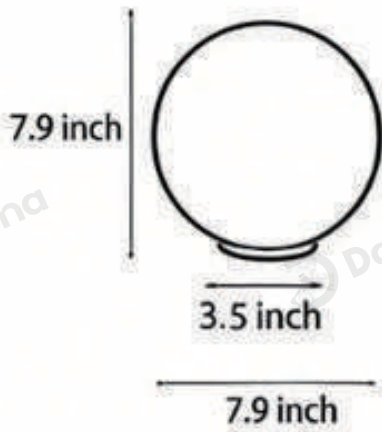

PE

· **Core Specifications**

Width	7.9 inches
Depth	7.9 inches
Height	7.9 inches

Width	11.8 inches
Depth	11.8 inches
Height	11.8 inches

Width	15.7 inches
Depth	15.7 inches
Height	15.7 inches

Width	19.7 inches
Depth	19.7 inches
Height	19.7 inches

· Core Specifications

Width	23.6 inches
Depth	23.6 inches
Height	23.6 inches

Voltage	AC110V
Light Source Type	LED E27 Bulb
Light Source Included	Yes
Color Temperature	3000- 6000K
Dimmable	Yes
IP Rating	IP65