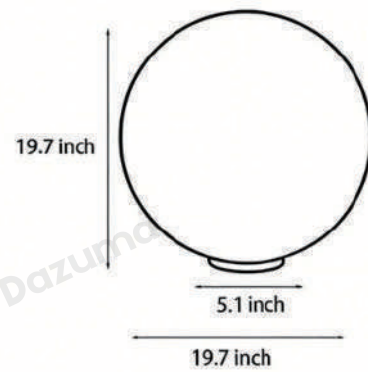

PE

· **Core Specifications**

Width	7.9 inches
Depth	7.9 inches
Height	7.9 inches

Width	11.8 inches
Depth	11.8 inches
Height	11.8 inches

Width	15.7 inches
Depth	15.7 inches
Height	15.7 inches

Width	19.7 inches
Depth	19.7 inches
Height	19.7 inches

· Core Specifications

Width	23.6 inches
Depth	23.6 inches
Height	23.6 inches

Voltage	AC110V
Light Source Type	LED E27 Bulb
Light Source Included	Yes
Color Temperature	3000- 6000K
Dimmable	Yes
IP Rating	IP65