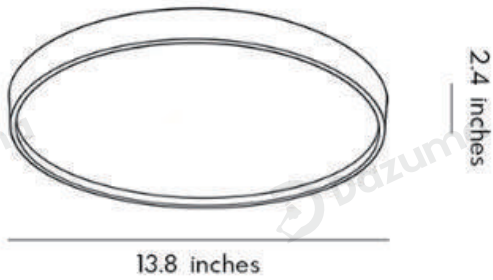

Each LED bulb is fitted with a lens that allows light to scatter in multiple directions, ensuring uniform light distribution.

· Basic Product Information

Product Model

LI002176

Product Type

LED Flush Mounts

Width	13.8 inches
Depth	13.8 inches
Height	2.4 inches

Width	15.4 inches
Depth	15.4 inches
Height	2.4 inches

Width	23.2 inches
Depth	23.2 inches
Height	2.4 inches

Voltage	AC110V
Light Source Type	LED strip light
Light Source Included	Yes
Color Temperature	3000K/4500K/6000K
Dimmable	Yes
Hardwired	