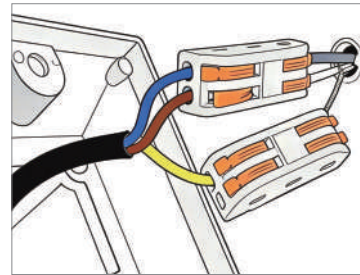

Each LED bulb is fitted with a lens that allows light to scatter in multiple directions, ensuring uniform light distribution.

· Basic Product Information

Product Model

LI002176

Product Type

LED Flush Mounts

Width	13.8 inches
Depth	13.8 inches
Height	2.4 inches

Width	15.4 inches
Depth	15.4 inches
Height	2.4 inches

Width	23.2 inches
Depth	23.2 inches
Height	2.4 inches

Voltage	AC110V
Light Source Type	LED strip light
Light Source Included	Yes
Color Temperature	3000K/4500K/6000K
Dimmable	Yes
Hardwired	

Blue: Neutral wire
Brown: Live wire
Yellow: Ground wire

· Core Performance Indicators

Installation Method

Ceiling Mounted-Fix the base on the ceiling directly, wire, then install the lamp and lampshade.

Application Scenarios