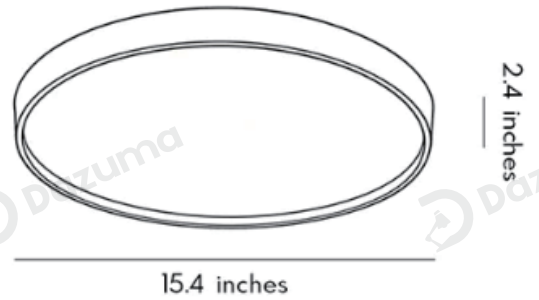

Each LED bulb is fitted with a lens that allows light to scatter in multiple directions, ensuring uniform light distribution.

· Basic Product Information

Product Model

LI002176

Product Type

LED Flush Mounts

Width	13.8 inches
Depth	13.8 inches
Height	2.4 inches

Width	15.4 inches
Depth	15.4 inches
Height	2.4 inches

Width	23.2 inches
Depth	23.2 inches
Height	2.4 inches

Voltage	AC110V
Light Source Type	LED strip light
Light Source Included	Yes
Color Temperature	3000K/4500K/6000K
Dimmable	Yes
Hardwired	