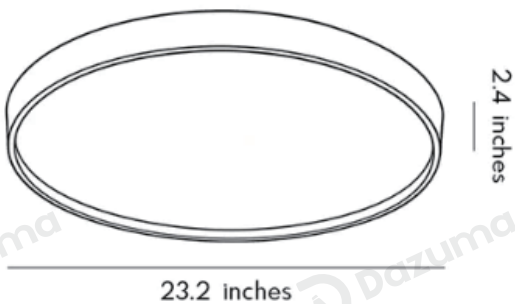

Width	13.8 inches
Depth	13.8 inches
Height	2.4 inches

Width	15.4 inches
Depth	15.4 inches
Height	2.4 inches

Width	23.2 inches
Depth	23.2 inches
Height	2.4 inches

Voltage	AC110V
Light Source Type	LED strip light
Light Source Included	Yes
Color Temperature	3000K/4500K/6000K
Dimmable	Yes
Hardwired	