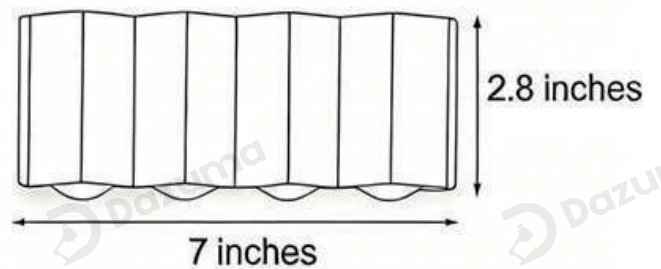

Aluminum, Optical Lens

· Core Specifications

Length 3.7 inches

Width 2.8 inches

Depth 1.6 inches

· Basic Product Information

Product Model

LI002179-02B

Aluminum, Optical Lens

· Core Specifications

Length 5.3 inches

Width 2.8 inches

Depth 1.6 inches

· Basic Product Information

Product Model

LI002179-03B

Aluminum, Optical Lens

· Core Specifications

Length 7.0 inches

Width 2.8 inches

Depth 1.6 inches

· Basic Product Information

Product Model

L1002179-04B

Aluminum, Optical Lens

· Core Specifications

Length	8.7 inches
Width	2.8 inches
Depth	1.6 inches

Voltage AC85-265V

Light Source Type LED

Light Source Included Yes

Color Temperature 3000K

Dimmable No