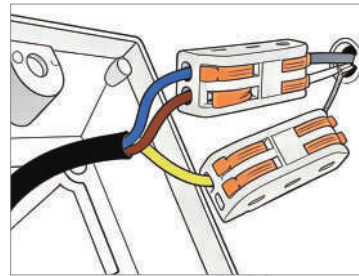

Aluminum, Optical Lens

· Core Specifications

Length	8.7 inches
Width	2.8 inches
Depth	1.6 inches

Voltage AC85-265V

Light Source Type LED

Light Source Included Yes

Color Temperature 3000K

Dimmable No

IP Rating IP65

Hardwired

Blue: Neutral wire

Brown: Live wire

Yellow: Ground wire

Core Performance Indicators

Installation Method

Wall Mount - Easy installation: Fix the base on the wall, wire then install the lamp body.