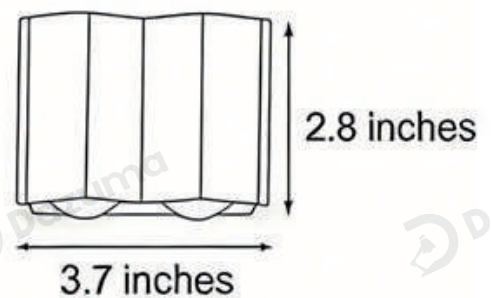

Aluminum, Optical Lens

· Core Specifications

Length 3.7 inches

Width 2.8 inches

Depth 1.6 inches

· Basic Product Information

Product Model

LI002179-02B

Aluminum, Optical Lens

· Core Specifications

Length 5.3 inches

Width 2.8 inches

Depth 1.6 inches

· Basic Product Information

Product Model

LI002179-03B

Aluminum, Optical Lens

· Core Specifications

Length 7.0 inches

Width 2.8 inches

Depth 1.6 inches

· Basic Product Information

Product Model

L1002179-04B

Aluminum, Optical Lens

· Core Specifications

Length	8.7 inches
Width	2.8 inches
Depth	1.6 inches

Voltage AC85-265V

Light Source Type LED

Light Source Included Yes

Color Temperature 3000K

Dimmable No