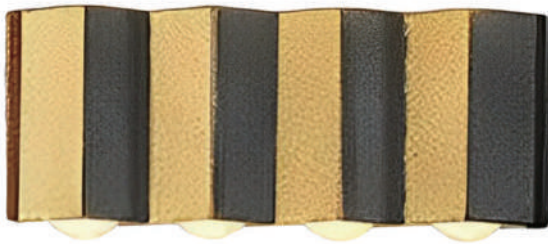

Aluminum, Optical Lens

· Core Specifications

Length 5.3 inches

Width 2.8 inches

Depth 1.6 inches

· Basic Product Information

Product Model

LI002179-03B