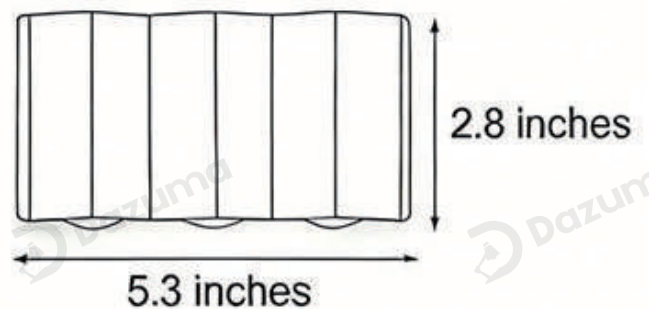

Aluminum, Optical Lens

· Core Specifications

Length 3.7 inches

Width 2.8 inches

Depth 1.6 inches

· Basic Product Information

Product Model

LI002179-02B

Aluminum, Optical Lens

· Core Specifications

Length 5.3 inches

Width 2.8 inches

Depth 1.6 inches

· Basic Product Information

Product Model

LI002179-03B

Aluminum, Optical Lens

· Core Specifications

Length 7.0 inches

Width 2.8 inches

Depth 1.6 inches

· Basic Product Information

Product Model

L1002179-04B

Aluminum, Optical Lens

· Core Specifications

Length	8.7 inches
Width	2.8 inches
Depth	1.6 inches

Voltage AC85-265V

Light Source Type LED

Light Source Included Yes

Color Temperature 3000K

Dimmable No