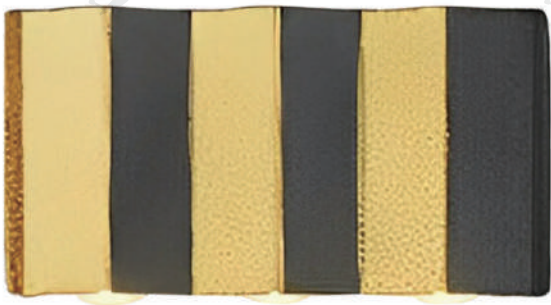

Product Name	Wall Sconce Up-Down Light Modern LED Waterproof Light
Style	Modern
Specification	Hardwired

This up-down wall sconce is made of thick aluminum with multi anti-rust treatment for durability.

IP65 waterproof, its ideal for outdoor use and can withstand wind and rain.

It offers 4/6/8/10-lamp options with 3000K warm white LED for cozy lighting.

· Basic Product Information

Product Model

L1002179-01B

Aluminum, Optical Lens

· Core Specifications

Length 3.7 inches

Width 2.8 inches

Depth 1.6 inches

· Basic Product Information

Product Model

LI002179-02B