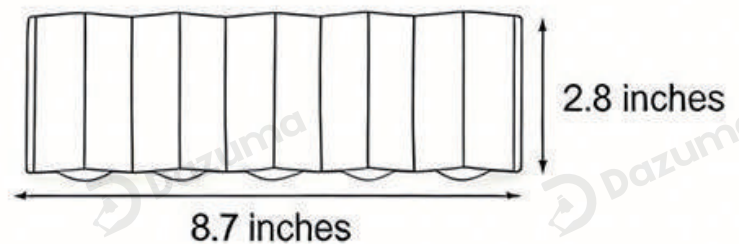

Aluminum, Optical Lens

· Core Specifications

Length 3.7 inches

Width 2.8 inches

Depth 1.6 inches

· Basic Product Information

Product Model

LI002179-02B

Aluminum, Optical Lens

· Core Specifications

Length 5.3 inches

Width 2.8 inches

Depth 1.6 inches

· Basic Product Information

Product Model

LI002179-03B

Aluminum, Optical Lens

· Core Specifications

Length 7.0 inches

Width 2.8 inches

Depth 1.6 inches

· Basic Product Information

Product Model

L1002179-04B

Aluminum, Optical Lens

· Core Specifications

Length	8.7 inches
Width	2.8 inches
Depth	1.6 inches

Voltage AC85-265V

Light Source Type LED

Light Source Included Yes

Color Temperature 3000K

Dimmable No