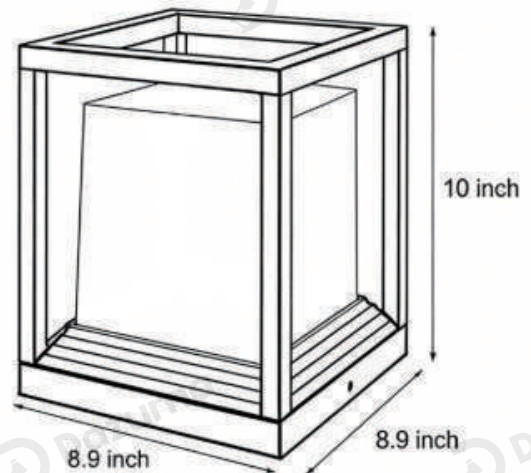

· Product Details

Material	Aluminum + Acrylic
----------	--------------------

· Core Specifications

Width	5.9 inches
Depth	7.3 inches
Height	5.9 inches

· Basic Product Information

Product Model	LI002272-02B/04B
Product Type	Pillar Lights
Power Type	Hardwired/Solar Powered
Product Color	Black + White

· Product Details

Material	Aluminum + Acrylic
----------	--------------------

· Core Specifications

Width	8.9 inches
Depth	10 inches
Height	8.9 inches

Voltage	AC110-220V
Light Source Type	LED light board
Light Source Included	Yes
Color Temperature	3000- 6000K
Dimmable	No
IP Rating	IP54