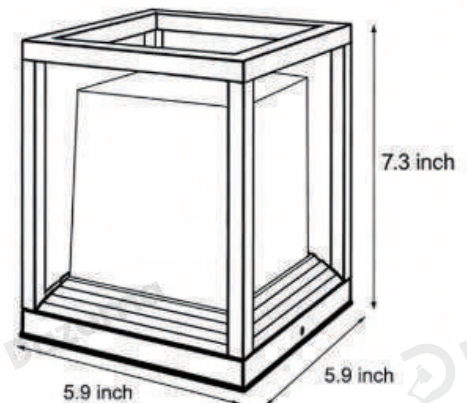

With an IP54 protection rating, it effectively resists dust and water, making it suitable for courtyards, patios, garden paths and patio edges.

· Basic Product Information

Product Model	LI002272-01B/03B
Product Type	Pillar Lights
Power Type	Hardwired/Solar Powered
Product Color	Black + White

· Product Details

Material	Aluminum + Acrylic
----------	--------------------

· Core Specifications

Width	5.9 inches
Depth	7.3 inches
Height	5.9 inches

· Basic Product Information

Product Model	LI002272-02B/04B
Product Type	Pillar Lights
Power Type	Hardwired/Solar Powered
Product Color	Black + White

· Product Details

Material	Aluminum + Acrylic
----------	--------------------

· Core Specifications

Width	8.9 inches
Depth	10 inches
Height	8.9 inches

Voltage	AC110-220V
Light Source Type	LED light board
Light Source Included	Yes
Color Temperature	3000- 6000K
Dimmable	No
IP Rating	IP54