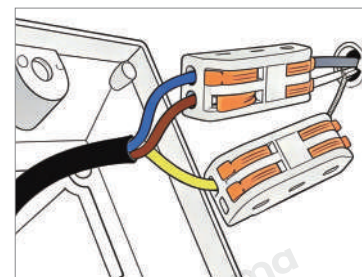

· Product Details

Material	Aluminum + Acrylic
----------	--------------------

· Core Specifications

Width	8.9 inches
Depth	10 inches
Height	8.9 inches

Voltage	AC110-220V
Light Source Type	LED light board
Light Source Included	Yes
Color Temperature	3000- 6000K
Dimmable	No
IP Rating	IP54

Hardwired

Blue: Neutral wire
Brown: Live wire
Yellow: Ground wire

· Core Performance Indicators

Installation Method

Floor Standing-Place on the ground directly, use when powered on.

Application Scenarios

Courtyard,Garden,Outdoor