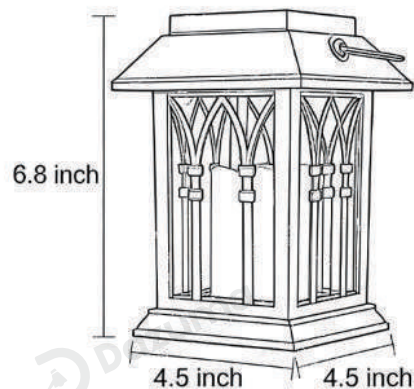

· Core Specifications

Width	4.5 inches
Depth	6.8 inches
Height	4.5 inches

· Basic Product Information

Product Model	LI002355-02B
Product Type	Outdoor Lighting Fixture
Power Type	Solar Powered
Product Color	Black

· Product Details

Material	Acrylic, Glass, Plastic
----------	-------------------------

· Core Specifications

Width	5.5 inches
Depth	11 inches
Height	5.5 inches

· Basic Product Information

Product Model	LI002355-03B
Product Type	Outdoor Lighting Fixture
Power Type	Solar Powered
Product Color	Black

· Product Details

Material	Acrylic, Glass, Plastic
----------	-------------------------

· Core Specifications

Width	5.5 inches
Depth	11 inches
Height	5.5 inches

Voltage	AC110V
Light Source Type	LED
Light Source Included	Yes
Color Temperature	3000K
Dimmable	No
IP Rating	IP65