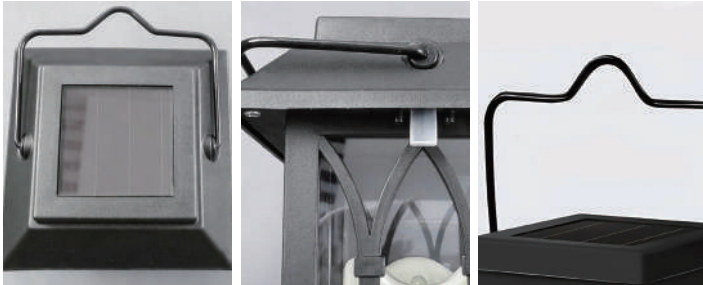

· Basic Product Information

Product Model	LI002355-01B
Product Type	Portable Lanterns
Power Type	Solar Powered
Product Color	Black

· Product Details

Material	Acrylic, Glass, Plastic
----------	-------------------------

· Core Specifications

Width	4.5 inches
Depth	6.8 inches
Height	4.5 inches

· Basic Product Information

Product Model	LI002355-02B
Product Type	Outdoor Lighting Fixture
Power Type	Solar Powered
Product Color	Black

· Product Details

Material	Acrylic, Glass, Plastic
----------	-------------------------

· Core Specifications

Width	5.5 inches
Depth	11 inches
Height	5.5 inches

· Basic Product Information

Product Model	LI002355-03B
Product Type	Outdoor Lighting Fixture
Power Type	Solar Powered
Product Color	Black

· Product Details

Material	Acrylic, Glass, Plastic
----------	-------------------------

· Core Specifications

Width	5.5 inches
Depth	11 inches
Height	5.5 inches

Voltage	AC110V
Light Source Type	LED
Light Source Included	Yes
Color Temperature	3000K
Dimmable	No
IP Rating	IP65