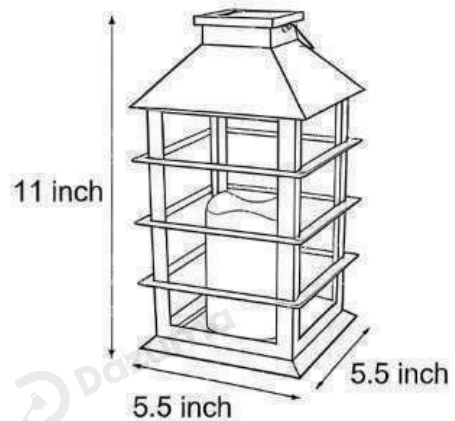

· Core Specifications

Width	4.5 inches
Depth	6.8 inches
Height	4.5 inches

· Basic Product Information

Product Model	LI002355-02B
Product Type	Outdoor Lighting Fixture
Power Type	Solar Powered
Product Color	Black

· Product Details

Material	Acrylic, Glass, Plastic
----------	-------------------------

· Core Specifications

Width	5.5 inches
Depth	11 inches
Height	5.5 inches

· Basic Product Information

Product Model	LI002355-03B
Product Type	Outdoor Lighting Fixture
Power Type	Solar Powered
Product Color	Black

· Product Details

Material	Acrylic, Glass, Plastic
----------	-------------------------

· Core Specifications

Width	5.5 inches
Depth	11 inches
Height	5.5 inches

Voltage	AC110V
Light Source Type	LED
Light Source Included	Yes
Color Temperature	3000K
Dimmable	No
IP Rating	IP65