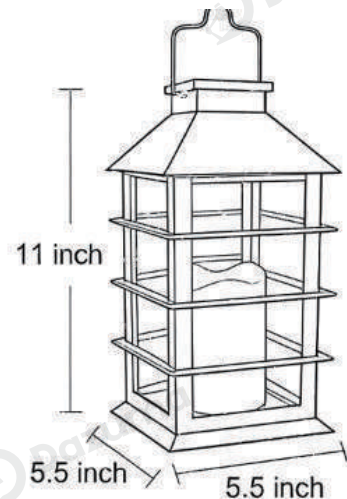

· Core Specifications

Width	4.5 inches
Depth	6.8 inches
Height	4.5 inches

· Basic Product Information

Product Model	LI002355-02B
Product Type	Outdoor Lighting Fixture
Power Type	Solar Powered
Product Color	Black

· Product Details

Material	Acrylic, Glass, Plastic
----------	-------------------------

· Core Specifications

Width	5.5 inches
Depth	11 inches
Height	5.5 inches

· Basic Product Information

Product Model	LI002355-03B
Product Type	Outdoor Lighting Fixture
Power Type	Solar Powered
Product Color	Black

· Product Details

Material	Acrylic, Glass, Plastic
----------	-------------------------

· Core Specifications

Width	5.5 inches
Depth	11 inches
Height	5.5 inches

Voltage	AC110V
Light Source Type	LED
Light Source Included	Yes
Color Temperature	3000K
Dimmable	No
IP Rating	IP65