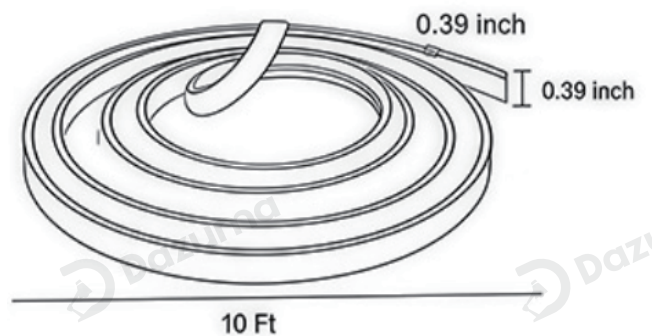

Product Name	Outdoor Embedded LED Light Strips Modern Flexible Light
Style	Modern
Specification	Hardwired

This outdoor embedded LED strip is for stair treads with seamless and efficient installation.

Waterproof, flexible and trimmable, it fits indoor and outdoor use in all weather.

· Product Details

Material	Silicon Gel
----------	-------------

· Core Specifications

Length	10.0 Ft
Width	0.39 inches
Depth	0.39 inches

· Basic Product Information

Product Model	L1002363-02B/ 05B/ 08B/ 11B/ 14B/ 17B
Product Type	Step & Deck Lights
Power Type	Hardwired
Product Color	White

· Product Details

Material	Silicon Gel
----------	-------------

· Core Specifications

Length	16.0 Ft
Width	0.39 inches
Depth	0.39 inches

· Basic Product Information

Product Model	L1002363-03B/ 06B/ 09B/ 12B/ 15B/ 18B
Product Type	Step & Deck Lights
Power Type	Hardwired
Product Color	White

· Product Details

Material	Silicon Gel
----------	-------------

· Core Specifications

Length	33.0 Ft
Width	0.39 inches
Depth	0.39 inches

Voltage DC24V (Used with Transformer, Not Included)

Light Source Type LED Integrated