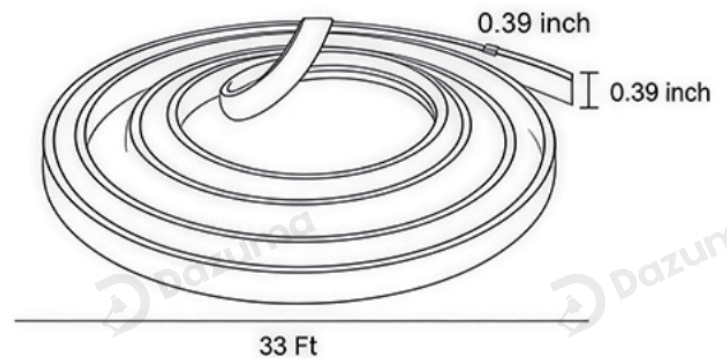

· Product Details

Material	Silicon Gel
----------	-------------

· Core Specifications

Length	10.0 Ft
Width	0.39 inches
Depth	0.39 inches

· Basic Product Information

Product Model	L1002363-02B/ 05B/ 08B/ 11B/ 14B/ 17B
Product Type	Step & Deck Lights
Power Type	Hardwired
Product Color	White

· Product Details

Material	Silicon Gel
----------	-------------

· Core Specifications

Length	16.0 Ft
Width	0.39 inches
Depth	0.39 inches

· Basic Product Information

Product Model	L1002363-03B/ 06B/ 09B/ 12B/ 15B/ 18B
Product Type	Step & Deck Lights
Power Type	Hardwired
Product Color	White

· Product Details

Material	Silicon Gel
----------	-------------

· Core Specifications

Length	33.0 Ft
Width	0.39 inches
Depth	0.39 inches

Voltage DC24V (Used with Transformer, Not Included)

Light Source Type LED Integrated