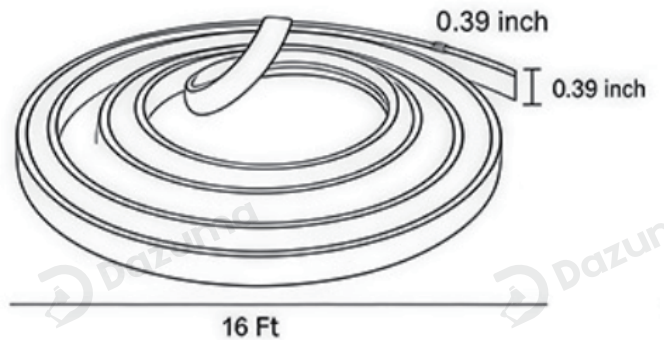

· Product Details

Material	Silicon Gel
----------	-------------

· Core Specifications

Length	10.0 Ft
Width	0.39 inches
Depth	0.39 inches

· Basic Product Information

Product Model	L1002363-02B/ 05B/ 08B/ 11B/ 14B/ 17B
Product Type	Step & Deck Lights
Power Type	Hardwired
Product Color	White

· Product Details

Material	Silicon Gel
----------	-------------

· Core Specifications

Length	16.0 Ft
Width	0.39 inches
Depth	0.39 inches

· Basic Product Information

Product Model	L1002363-03B/ 06B/ 09B/ 12B/ 15B/ 18B
Product Type	Step & Deck Lights
Power Type	Hardwired
Product Color	White

· Product Details

Material	Silicon Gel
----------	-------------

· Core Specifications

Length	33.0 Ft
Width	0.39 inches
Depth	0.39 inches

Voltage DC24V (Used with Transformer, Not Included)

Light Source Type LED Integrated