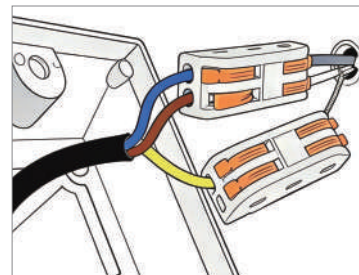

· Product Details

Material	Silicon Gel
----------	-------------

· Core Specifications

Length	33.0 Ft
Width	0.39 inches
Depth	0.39 inches

Voltage DC24V (Used with Transformer, Not Included)

Light Source Type LED Integrated

Light Source Included Yes

Color Temperature 3000- 6000K

Dimmable No

Hardwired

Blue: Neutral wire
Brown: Live wire
Yellow: Ground wire

• Core Performance Indicators

Installation Method

Flush Mounted Mount - Easy installation: Cut a hole in ceiling, insert the fixture, only light surface exposed.