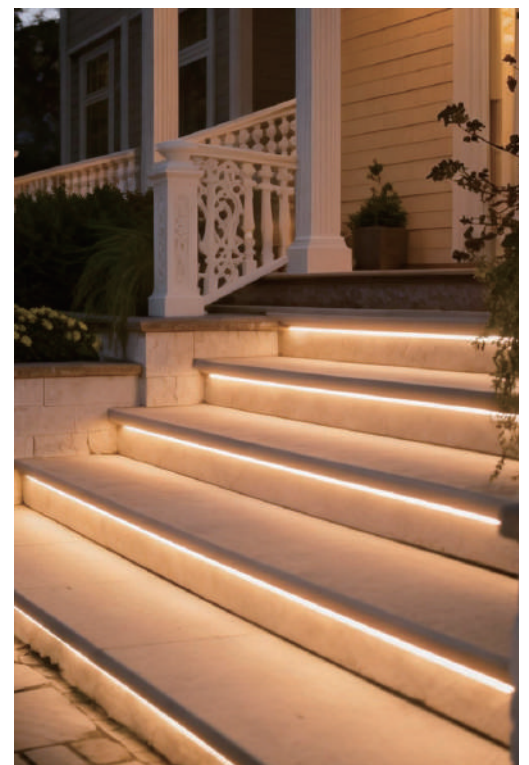

Product Name	Outdoor Stair Lighting Strips Silicone White LED Light
Style	Modern
Specification	Hardwired

These stair LED strips offer side & surface emitting modes for indoor and outdoor use.

Side glow creates soft indirect light while top glow delivers direct accent lighting.

Flexible, cuttable, in 3 color temps, ideal for home and commercial installations.

· Basic Product Information

Product Model	LI002364-01B/02B/03B/04B 05B/06B/07B/08B/09B
Product Type	Step & Deck Lights
Power Type	Hardwired
Product Color	White

· Product Details

Material	Silica Gel
----------	------------

· Basic Product Information

Product Model	LI002364-10B/11B/12B/13B 14B/15B/16B/17B/18B
Product Type	Step & Deck Lights
Power Type	Hardwired
Product Color	White

· Product Details

Material	Silica Gel
----------	------------

· Core Specifications

Length 10.0 Ft
Width 0.47 inches
Depth 0.47 inches

Length 16.0 Ft
Width 0.47 inches
Depth 0.47 inches

Length 33.0 Ft
Width 0.47 inches
Depth 0.47 inches