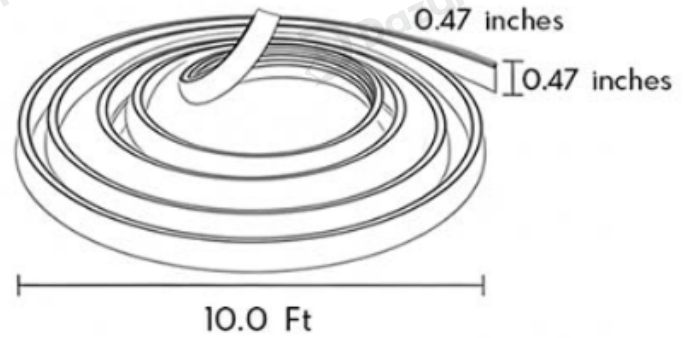

· Product Details

Material	Silica Gel
----------	------------

· Basic Product Information

Product Model	LI002364-10B/11B/12B/13B 14B/15B/16B/17B/18B
Product Type	Step & Deck Lights
Power Type	Hardwired
Product Color	White

· Product Details

Material	Silica Gel
----------	------------

· Core Specifications

Length 10.0 Ft
Width 0.47 inches
Depth 0.47 inches

Length 16.0 Ft
Width 0.47 inches
Depth 0.47 inches

Length 33.0 Ft
Width 0.47 inches
Depth 0.47 inches