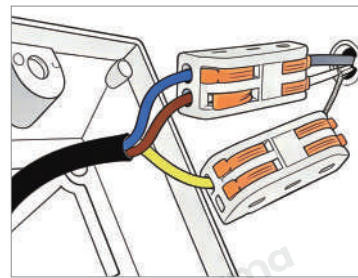

Hardwired

Blue: Neutral wire
Brown: Live wire
Yellow: Ground wire