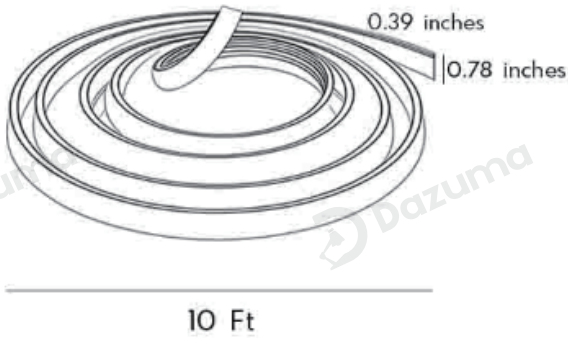

Product Name Outdoor step lighting led

Style Modern

Specification 10 Ft / 16 Ft / 33 Ft

This LED outdoor step light is encapsulated in silicone with a smooth white finish, allowing free bending and shaping.

White

· Product Details

Material

Silicone gel

• Core Specifications

Width 0.78 inches
 Depth 118.11 inches
 Height 0.39 inches

Width 0.78 inches
 Depth 196.85 inches
 Height 0.39 inches

Width 0.78 inches
 Depth 393.7 inches
 Height 0.39 inches