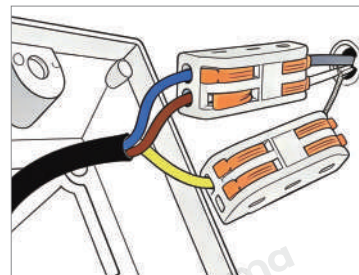

Blue: Neutral wire
Brown: Live wire
Yellow: Ground wire