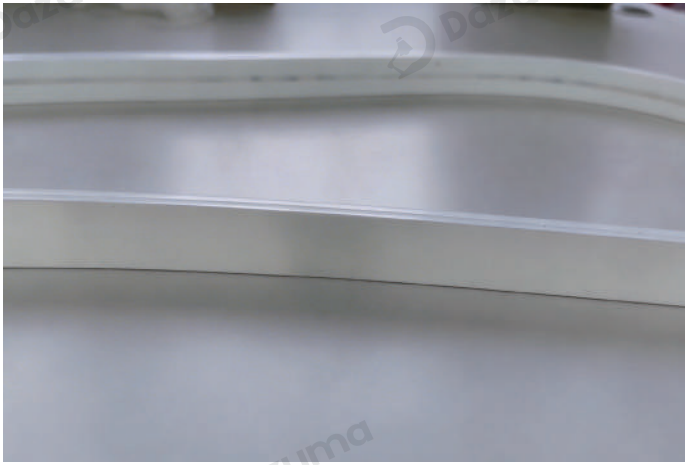

Product Name Outdoor step lighting led

Style Modern

Specification 10 Ft / 16 Ft / 33 Ft

This LED outdoor step light is encapsulated in silicone with a smooth white finish, allowing free bending and shaping.

It comes in three length specifications and can be cut at marked positions. Equipped with high CRI LEDs, it offers three color temperature options: warm white, cool white and neutral white.

The 24V low-voltage power supply (transformer required) ensures safety and energy efficiency, with an IP65 waterproof rating suitable for outdoor rain and snow environments.

White

· Product Details

Material

Silicone gel

• Core Specifications

Width 0.78 inches
 Depth 118.11 inches
 Height 0.39 inches

Width 0.78 inches
 Depth 196.85 inches
 Height 0.39 inches

Width 0.78 inches
 Depth 393.7 inches
 Height 0.39 inches

• Core Performance Indicators

Installation Method

Surface Flat Mounted-Directly fixed flatly on step surface with adhesive tape or clips, no grooving needed, suitable for step surface or vertical installation.