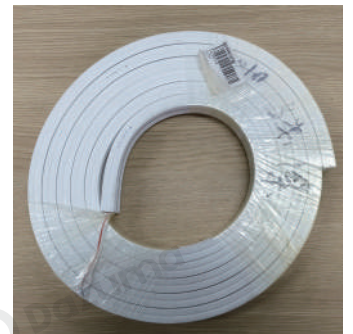

Product Name Outdoor step lighting led

Style Modern

Specification 10 Ft / 16 Ft / 33 Ft

This LED outdoor step light is encapsulated in silicone with a smooth white finish, allowing free bending and shaping.

It comes in three length specifications and can be cut at marked positions. Equipped with high CRI LEDs, it offers three color temperature options: warm white, cool white and neutral white.

The 24V low-voltage power supply (transformer required) ensures safety and energy efficiency, with an IP65 waterproof rating suitable for outdoor rain and snow environments.

White

· Product Details

Material

Silicone gel

• Core Specifications

Width 0.78 inches
 Depth 118.11 inches
 Height 0.39 inches

Width 0.78 inches
 Depth 196.85 inches
 Height 0.39 inches

Width 0.78 inches
 Depth 393.7 inches
 Height 0.39 inches

• Core Performance Indicators

Installation Method

Surface Flat Mounted-Directly fixed flatly on step surface with adhesive tape or clips, no grooving needed, suitable for step surface or vertical installation.