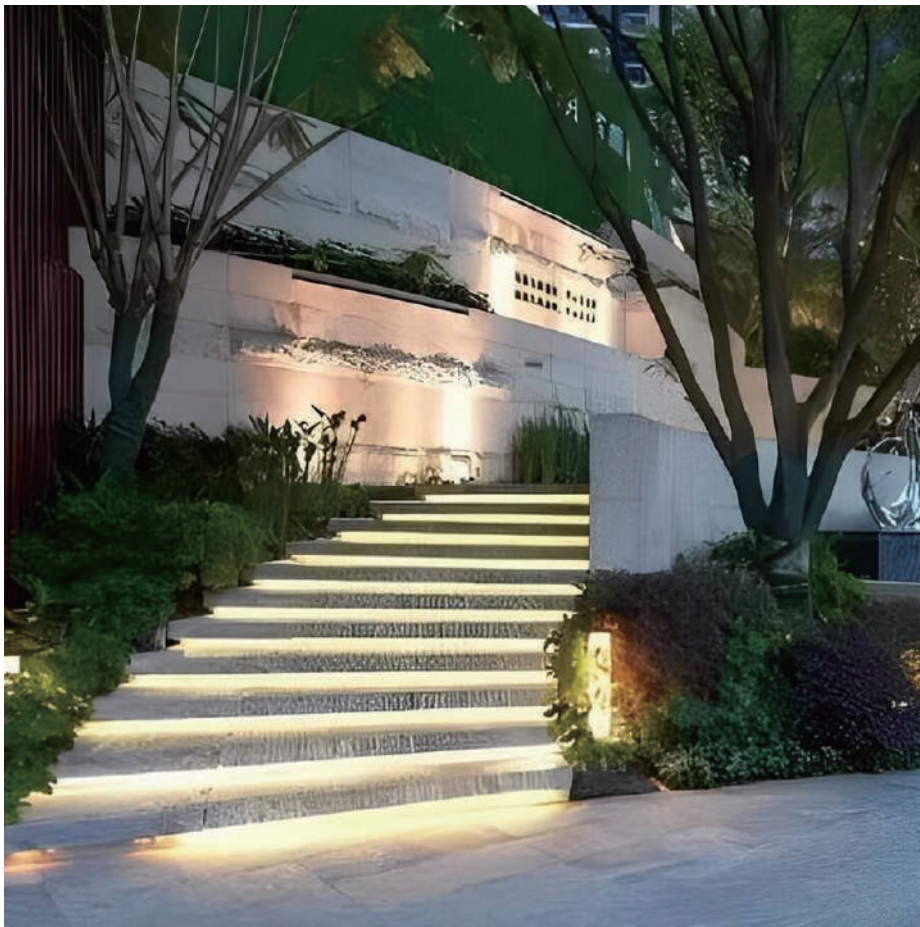

Product Name Outdoor step lighting led

Style Modern

Specification 10 Ft / 16 Ft / 33 Ft

This LED outdoor step light is encapsulated in silicone with a smooth white finish, allowing free bending and shaping.

It comes in three length specifications and can be cut at marked positions. Equipped with high CRI LEDs, it offers three color temperature options: warm white, cool white and neutral white.

The 24V low-voltage power supply (transformer required) ensures safety and energy efficiency, with an IP65 waterproof rating suitable for outdoor rain and snow environments.