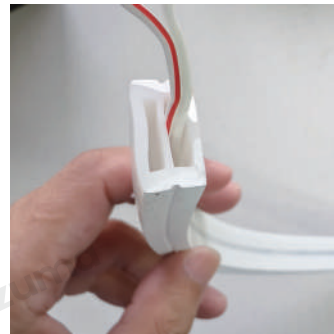

It comes in three length specifications and can be cut at marked positions. Equipped with high CRI LEDs, it offers three color temperature options: warm white, cool white and neutral white.

The 24V low-voltage power supply (transformer required) ensures safety and energy efficiency, with an IP65 waterproof rating suitable for outdoor rain and snow environments.

White

· Product Details

Material

Silicone gel

• Core Specifications

Width 0.78 inches
 Depth 118.11 inches
 Height 0.39 inches

Width 0.78 inches
 Depth 196.85 inches
 Height 0.39 inches

Width 0.78 inches
 Depth 393.7 inches
 Height 0.39 inches

• Core Performance Indicators

Installation Method

Surface Flat Mounted-Directly fixed flatly on step surface with adhesive tape or clips, no grooving needed, suitable for step surface or vertical installation.