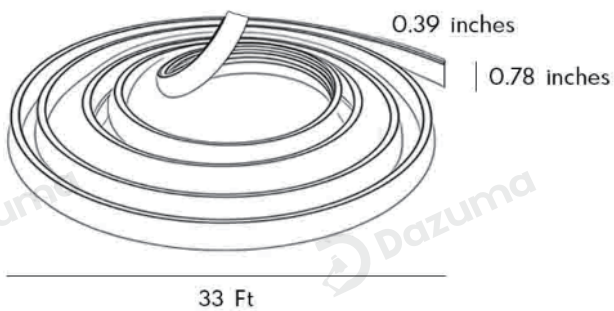

Product Name Outdoor step lighting led

Style Modern

Specification 10 Ft / 16 Ft / 33 Ft

This LED outdoor step light is encapsulated in silicone with a smooth white finish, allowing free bending and shaping.

White

· Product Details

Material

Silicone gel

• Core Specifications

Width 0.78 inches
 Depth 118.11 inches
 Height 0.39 inches

Width 0.78 inches
 Depth 196.85 inches
 Height 0.39 inches

Width 0.78 inches
 Depth 393.7 inches
 Height 0.39 inches