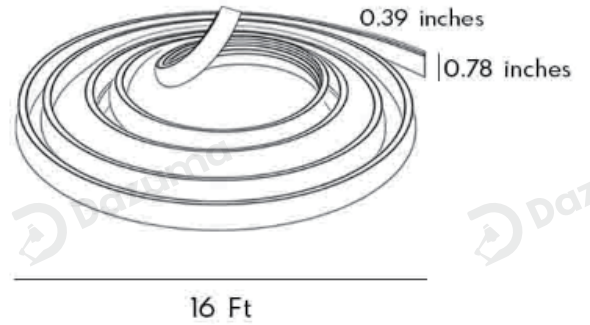

Product Name Outdoor step lighting led

Style Modern

Specification 10 Ft / 16 Ft / 33 Ft

This LED outdoor step light is encapsulated in silicone with a smooth white finish, allowing free bending and shaping.

White

· Product Details

Material

Silicone gel

• Core Specifications

Width 0.78 inches
 Depth 118.11 inches
 Height 0.39 inches

Width 0.78 inches
 Depth 196.85 inches
 Height 0.39 inches

Width 0.78 inches
 Depth 393.7 inches
 Height 0.39 inches