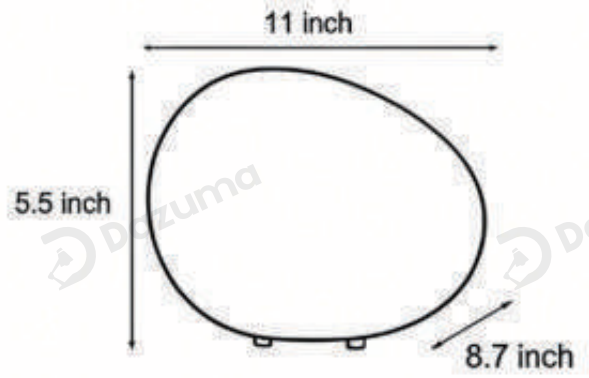

Product Name	Pebble lights
Style	Modern
Specification	1.50lb/2.25lb/2.60lb/4.70lb

Inspired by the shape of pebbles, this pebble light is made of rotomolded PE material with a white surface, blending naturally into the lawn. It is available in four sizes, simulating natural stones of different dimensions.

· Core Specifications

Width 7.1 inches
 Depth 8.7 inches
 Height 4.7 inches

Width 8.7 inches
 Depth 11 inches
 Height 5.5 inches

Width 10.2 inches
 Depth 12.6 inches
 Height 7.1 inches

Width 11.8 inches
 Depth 15.7 inches
 Height 6.3 inches