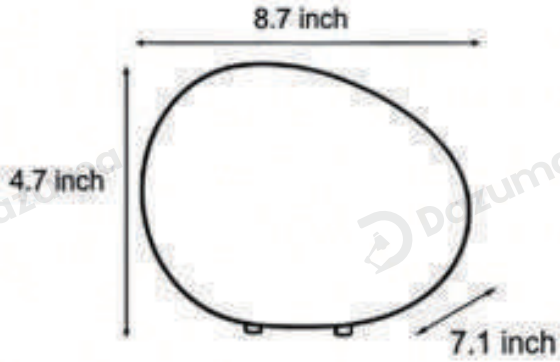

Product Name	Pebble lights
Style	Modern
Specification	1.50lb/2.25lb/2.60lb/4.70lb

Inspired by the shape of pebbles, this pebble light is made of rotomolded PE material with a white surface, blending naturally into the lawn. It is available in four sizes, simulating natural stones of different dimensions.

· Core Specifications

Width 7.1 inches
 Depth 8.7 inches
 Height 4.7 inches

Width 8.7 inches
 Depth 11 inches
 Height 5.5 inches

Width 10.2 inches
 Depth 12.6 inches
 Height 7.1 inches

Width 11.8 inches
 Depth 15.7 inches
 Height 6.3 inches