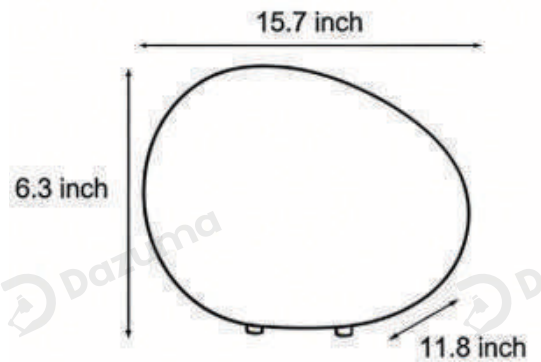

Product Name	Pebble lights
Style	Modern
Specification	1.50lb/2.25lb/2.60lb/4.70lb

Inspired by the shape of pebbles, this pebble light is made of rotomolded PE material with a white surface, blending naturally into the lawn. It is available in four sizes, simulating natural stones of different dimensions.

· Core Specifications

Width 7.1 inches
 Depth 8.7 inches
 Height 4.7 inches

Width 8.7 inches
 Depth 11 inches
 Height 5.5 inches

Width 10.2 inches
 Depth 12.6 inches
 Height 7.1 inches

Width 11.8 inches
 Depth 15.7 inches
 Height 6.3 inches