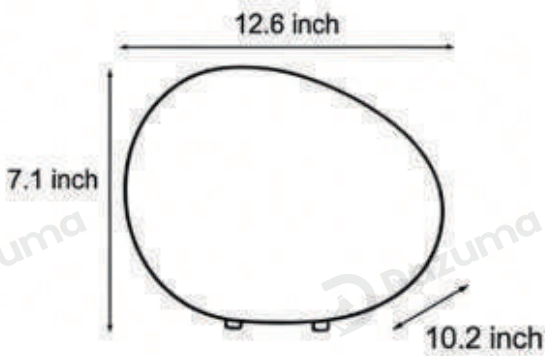

· Core Specifications

Width 7.1 inches
 Depth 8.7 inches
 Height 4.7 inches

Width 8.7 inches
 Depth 11 inches
 Height 5.5 inches

Width 10.2 inches
 Depth 12.6 inches
 Height 7.1 inches

Width 11.8 inches
 Depth 15.7 inches
 Height 6.3 inches