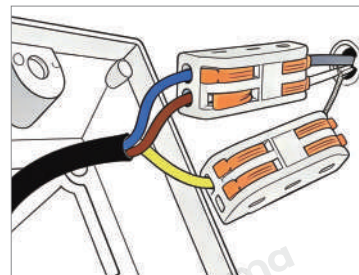

Width 3 inches
 Depth 12.6 inches
 Height 2.2 inches

Width 3 inches
 Depth 23.6 inches
 Height 2.2 inches

Voltage	DC3.7V
Light Source Type	LED light board
Light Source Included	Yes
Color Temperature	3000K
Dimmable	No
CRI	80
IP Rating	IP54
Hardwired	

Blue: Neutral wire
Brown: Live wire
Yellow: Ground wire

· Core Performance Indicators

Installation Method	Wall Mounted-Fix the base on the wall, wire then install the lamp body.
Application Scenarios	Balcony,Garden,Outdoor
Certifications	CE, ROHS, WEEE, CEC, DLC, IES
Color Temperature Adjustment	Warm Light (3000K)
Product Accessories	Lamp body ×1, remote control ×1, instruction manual ×2, screw pack ×1