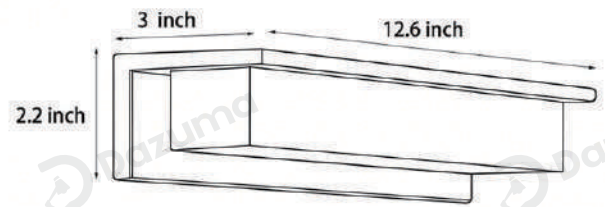

Solar / Hardwired

Product Color

Black

· Product Details

Material

SAuminum, PC

· **Core Specifications**

Width 3 inches
 Depth 7.1 inches
 Height 2.2 inches

Width 3 inches
 Depth 12.6 inches
 Height 2.2 inches

Width 3 inches
 Depth 23.6 inches
 Height 2.2 inches

Voltage	DC3.7V
Light Source Type	LED light board
Light Source Included	Yes
Color Temperature	3000K
Dimmable	No
CRI	80
IP Rating	IP54
Hardwired	