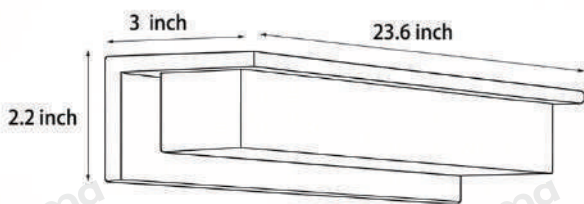

Solar / Hardwired

Product Color

Black

· Product Details

Material

SAuminum, PC

· **Core Specifications**

Width 3 inches
 Depth 7.1 inches
 Height 2.2 inches

Width 3 inches
 Depth 12.6 inches
 Height 2.2 inches

Width 3 inches
 Depth 23.6 inches
 Height 2.2 inches

Voltage	DC3.7V
Light Source Type	LED light board
Light Source Included	Yes
Color Temperature	3000K
Dimmable	No
CRI	80
IP Rating	IP54
Hardwired	