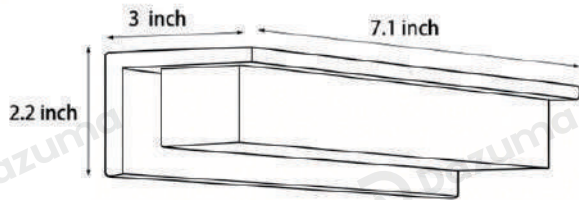

Solar / Hardwired

Product Color

Black

· Product Details

Material

SAuminum, PC

· **Core Specifications**

Width 3 inches
 Depth 7.1 inches
 Height 2.2 inches

Width 3 inches
 Depth 12.6 inches
 Height 2.2 inches

Width 3 inches
 Depth 23.6 inches
 Height 2.2 inches

Voltage	DC3.7V
Light Source Type	LED light board
Light Source Included	Yes
Color Temperature	3000K
Dimmable	No
CRI	80
IP Rating	IP54
Hardwired	