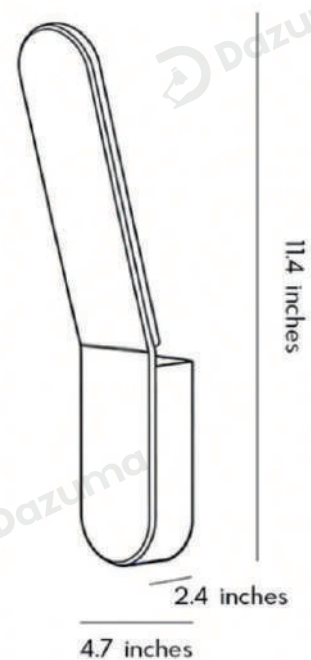

· Product Details

Material	Aluminum
----------	----------

· Core Specifications

Length	11.4 inches
Width	4.7 inches
Depth	2.4 inches

· Basic Product Information

Product Model	LI002374-02B
Product Type	Uplight Wall Sconces
Power Type	Hardwired
Product Color	White

· Product Details

Material	Aluminum
----------	----------

· Core Specifications

Length	11.4 inches
Width	4.7 inches
Depth	2.4 inches

· Basic Product Information

Product Model	LI002374-03B
Product Type	Uplight Wall Sconces
Power Type	Hardwired
Product Color	Black

· Product Details

Material	Aluminum
----------	----------

· Core Specifications

Length	11.4 inches
Width	4.7 inches
Depth	2.4 inches

· Basic Product Information

Product Model	LI002374-04B
Product Type	Uplight Wall Sconces
Power Type	Hardwired
Product Color	White

· Product Details

Material	Aluminum
----------	----------

· Core Specifications

Length	11.4 inches
Width	4.7 inches
Depth	2.4 inches

Voltage AC85-265V

Light Source Type LED

Light Source Included Yes

Color Temperature 3000K