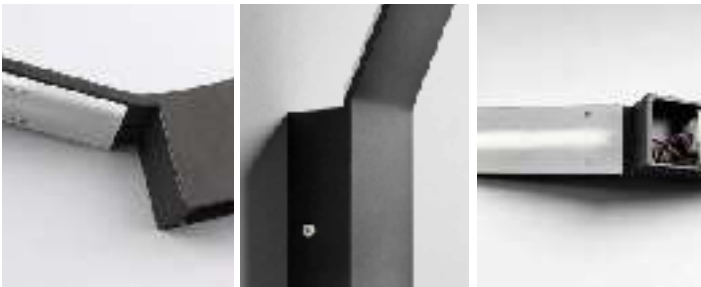

Product Name	Backlit Wall Lamp Minimalist Creative LED Aluminum Light
Style	Modern
Specification	Hardwired

This backlit wall lamp uses aluminum and acrylic for a sleek modern look in black and white.

Energy-efficient LED provides bright, even and glare-free lighting with long lifespan.

· Product Details

Material	Aluminum
----------	----------

· Core Specifications

Length	11.4 inches
Width	4.7 inches
Depth	2.4 inches

· Basic Product Information

Product Model	LI002374-03B
Product Type	Uplight Wall Sconces
Power Type	Hardwired
Product Color	Black

· Product Details

Material	Aluminum
----------	----------

· Core Specifications

Length	11.4 inches
Width	4.7 inches
Depth	2.4 inches

· Basic Product Information

Product Model	LI002374-04B
Product Type	Uplight Wall Sconces
Power Type	Hardwired
Product Color	White