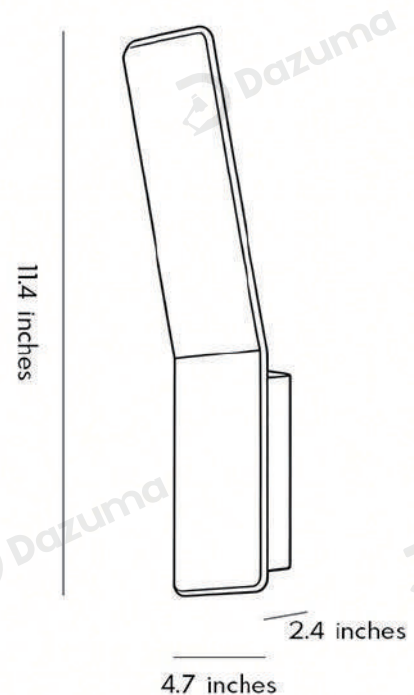

· Product Details

Material	Aluminum
----------	----------

· Core Specifications

Length	11.4 inches
Width	4.7 inches
Depth	2.4 inches

· Basic Product Information

Product Model	LI002374-02B
Product Type	Uplight Wall Sconces
Power Type	Hardwired
Product Color	White

· Product Details

Material	Aluminum
----------	----------

· Core Specifications

Length	11.4 inches
Width	4.7 inches
Depth	2.4 inches

· Basic Product Information

Product Model	LI002374-03B
Product Type	Uplight Wall Sconces
Power Type	Hardwired
Product Color	Black

· Product Details

Material	Aluminum
----------	----------

· Core Specifications

Length	11.4 inches
Width	4.7 inches
Depth	2.4 inches

· Basic Product Information

Product Model	LI002374-04B
Product Type	Uplight Wall Sconces
Power Type	Hardwired
Product Color	White

· Product Details

Material	Aluminum
----------	----------

· Core Specifications

Length	11.4 inches
Width	4.7 inches
Depth	2.4 inches

Voltage AC85-265V

Light Source Type LED

Light Source Included Yes

Color Temperature 3000K