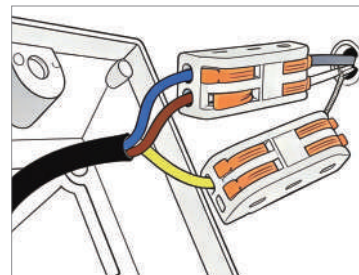

Dimmable No

Hardwired

Blue: Neutral wire

Brown: Live wire

Yellow: Ground wire

Core Performance Indicators

Installation Method

Wall Mount - Easy installation: Fix the base on the wall, wire then install the lamp body.