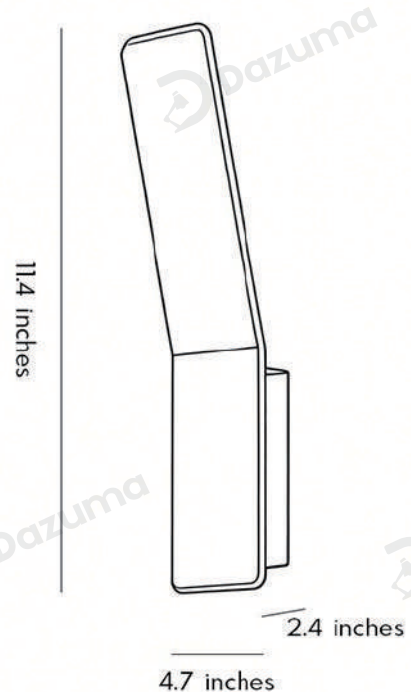

· Product Details

Material	Aluminum
----------	----------

· Core Specifications

Length	11.4 inches
Width	4.7 inches
Depth	2.4 inches

· Basic Product Information

Product Model	LI002374-02B
Product Type	Uplight Wall Sconces
Power Type	Hardwired
Product Color	White

· Product Details

Material	Aluminum
----------	----------

· Core Specifications

Length	11.4 inches
Width	4.7 inches
Depth	2.4 inches

· Basic Product Information

Product Model	LI002374-03B
Product Type	Uplight Wall Sconces
Power Type	Hardwired
Product Color	Black

· Product Details

Material	Aluminum
----------	----------

· Core Specifications

Length	11.4 inches
Width	4.7 inches
Depth	2.4 inches

· Basic Product Information

Product Model	LI002374-04B
Product Type	Uplight Wall Sconces
Power Type	Hardwired
Product Color	White

· Product Details

Material	Aluminum
----------	----------

· Core Specifications

Length	11.4 inches
Width	4.7 inches
Depth	2.4 inches

Voltage AC85-265V

Light Source Type LED

Light Source Included Yes

Color Temperature 3000K