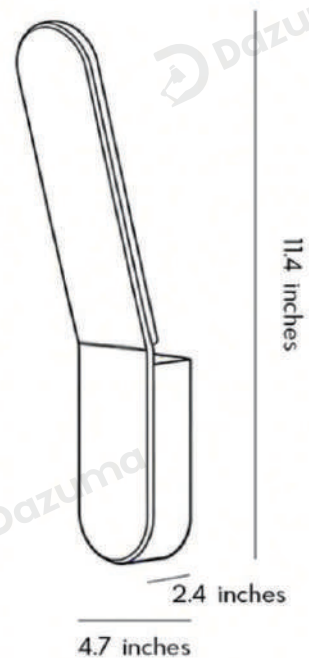

· Product Details

Material	Aluminum
----------	----------

· Core Specifications

Length	11.4 inches
Width	4.7 inches
Depth	2.4 inches

· Basic Product Information

Product Model	LI002374-02B
Product Type	Uplight Wall Sconces
Power Type	Hardwired
Product Color	White

· Product Details

Material	Aluminum
----------	----------

· Core Specifications

Length	11.4 inches
Width	4.7 inches
Depth	2.4 inches

· Basic Product Information

Product Model	LI002374-03B
Product Type	Uplight Wall Sconces
Power Type	Hardwired
Product Color	Black

· Product Details

Material	Aluminum
----------	----------

· Core Specifications

Length	11.4 inches
Width	4.7 inches
Depth	2.4 inches

· Basic Product Information

Product Model	LI002374-04B
Product Type	Uplight Wall Sconces
Power Type	Hardwired
Product Color	White

· Product Details

Material	Aluminum
----------	----------

· Core Specifications

Length	11.4 inches
Width	4.7 inches
Depth	2.4 inches

Voltage AC85-265V

Light Source Type LED

Light Source Included Yes

Color Temperature 3000K