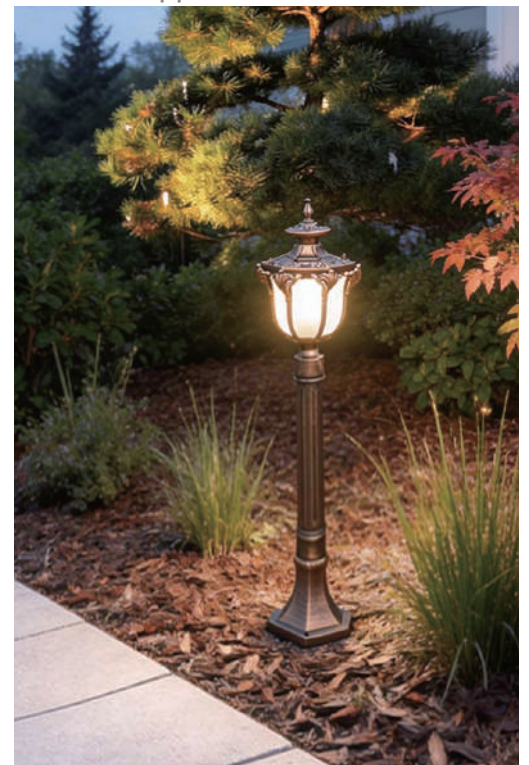

Product Name LED Lawn Lights

Style Retro

Specification Hardwired

This lamp post is made of high-quality die-cast aluminum and glass, ensuring durability along with excellent rust, weather and corrosion resistance. Featuring an IP65 waterproof rating, the fixture operates reliably in all weather conditions.

It resists fading and deformation for long-term service life. Available in classic bronze and sleek black finishes, it is ideal for outdoor spaces such as villa gardens, pathways and courtyards. Beyond practical lighting functions, this lamp post adds decorative charm to your landscape, enhancing both safety and aesthetic appeal.