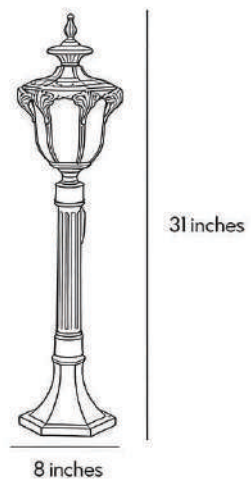

Product Name LED Lawn Lights

Style Retro

Specification Hardwired

This lamp post is made of high-quality die-cast aluminum and glass, ensuring durability along with excellent rust, weather and corrosion resistance. Featuring an IP65 waterproof rating, the fixture operates reliably in all weather conditions.

· Core Specifications

| | |
|--------|-----------|
| Width | 8 inches |
| Depth | 8 inches |
| Height | 31 inches |

· Basic Product Information

| | |
|---------------|-------------|
| Product Model | LI002403 |
| Product Type | Post Lights |
| Power Type | Hardwired |
| Product Color | Bronze |

· Product Details

| | |
|----------|-------------------------|
| Material | Die-cast Aluminum+Glass |
|----------|-------------------------|

· Core Specifications

| | |
|--------|-----------|
| Length | 8 inches |
| Width | 8 inches |
| Depth | 31 inches |