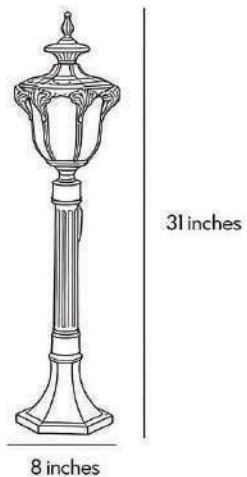

· Core Specifications

| | |
|--------|-----------|
| Width | 8 inches |
| Depth | 8 inches |
| Height | 31 inches |

· Basic Product Information

| | |
|---------------|-------------|
| Product Model | LI002403 |
| Product Type | Post Lights |
| Power Type | Hardwired |
| Product Color | Bronze |

· Product Details

| | |
|----------|-------------------------|
| Material | Die-cast Aluminum+Glass |
|----------|-------------------------|

· Core Specifications

| | |
|--------|-----------|
| Length | 8 inches |
| Width | 8 inches |
| Depth | 31 inches |