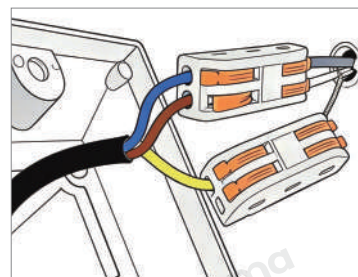

Hardwired

Blue: Neutral wire
 Brown: Live wire
 Yellow: Ground wire

• Core Performance Indicators

Installation Method

Base Mounted with Bolts-Features a stable base with pre-drilled holes. Securely fasten to the concrete ground or base using bolts for long-lasting stability.