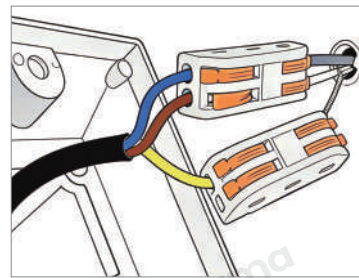

Brown

· Product Details

Material

Stainless Steel

· Core Specifications

Width	9.8 inches
Depth	23.6 inches
Height	4.9 inches

Width	9.8 inches
Depth	31.5 inches
Height	4.9 inches

Width	9.8 inches
Depth	39.4 inches
Height	4.9 inches

Width	9.8 inches
Depth	47.2 inches
Height	4.9 inches

Voltage	AC110-220V
Light Source Type	LED Strip Light
Light Source Included	Yes
Color Temperature	3000K
Dimmable	No
CRI	Ra>80
IP Rating	IP65
Hardwired	

Blue: Neutral wire
Brown: Live wire
Yellow: Ground wire

· Core Performance Indicators

Installation Method	Wall Mounted-Fix the base on the wall, wire then install the lamp body.
Application Scenarios	Entrance,Garden,Outdoor
Certifications	CE, ROHS, WEEE, CEC, DLC, IES
Color Temperature Adjustment	Warm Light (3000K)
Product Accessories	Fixture ×1, Screw Pack ×1