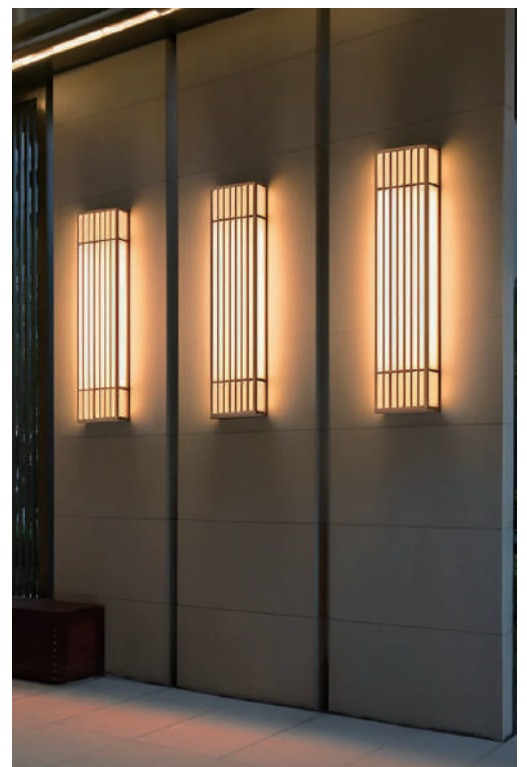

Product Name Rectangle led outdoor wall light

Style Modern

Specification 23.6"/31.5"/39.4"/47.2"

This rectangular LED outdoor wall light features a stainless steel body and a PC lampshade with vertical striped grilles.

It is available in four height specifications.

Equipped with a high CRI LED light source that emits 3000K warm white light, diffusing softly through the grille.

It has an IP65 waterproof and rustproof rating, ensuring long-term stable performance outdoors.

Brown

· Product Details

Material

Stainless Steel

· Core Specifications

Width	9.8 inches
Depth	23.6 inches
Height	4.9 inches

Width	9.8 inches
Depth	31.5 inches
Height	4.9 inches

Width	9.8 inches
Depth	39.4 inches
Height	4.9 inches