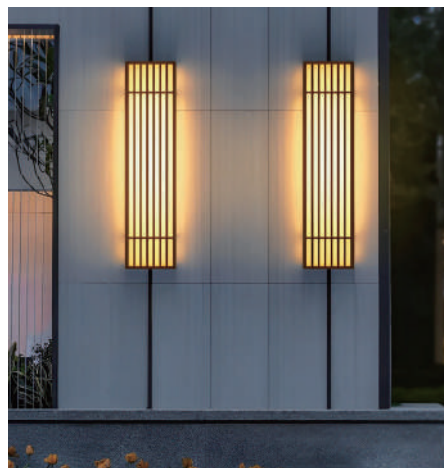

Product Name Rectangle led outdoor wall light

Style Modern

Specification 23.6"/31.5"/39.4"/47.2"

This rectangular LED outdoor wall light features a stainless steel body and a PC lampshade with vertical striped grilles.

It is available in four height specifications.

Equipped with a high CRI LED light source that emits 3000K warm white light, diffusing softly through the grille.

It has an IP65 waterproof and rustproof rating, ensuring long-term stable performance outdoors.