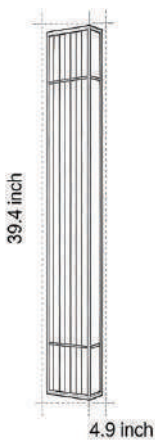

Product Name Rectangle led outdoor wall light

Style Modern

Specification 23.6"/31.5"/39.4"/47.2"

This rectangular LED outdoor wall light features a stainless steel body and a PC lampshade with vertical striped grilles.

It is available in four height specifications.

Equipped with a high CRI LED light source that emits 3000K warm white light, diffusing softly through the grille.

It has an IP65 waterproof and rustproof rating, ensuring long-term stable performance outdoors.

Brown

· Product Details

Material

Stainless Steel

· Core Specifications

Width	9.8 inches
Depth	23.6 inches
Height	4.9 inches

Width	9.8 inches
Depth	31.5 inches
Height	4.9 inches

Width	9.8 inches
Depth	39.4 inches
Height	4.9 inches

Width	9.8 inches
Depth	47.2 inches
Height	4.9 inches

Voltage	AC110-220V
Light Source Type	LED Strip Light
Light Source Included	Yes
Color Temperature	3000K
Dimmable	No
CRI	Ra>80
IP Rating	IP65
Hardwired	