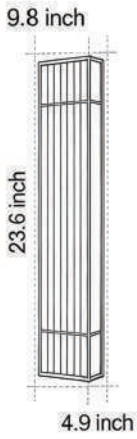

Product Name Rectangle led outdoor wall light

Style Modern

Specification 23.6"/31.5"/39.4"/47.2"

This rectangular LED outdoor wall light features a stainless steel body and a PC lampshade with vertical striped grilles.

Brown

· Product Details

Material

Stainless Steel

· Core Specifications

Width	9.8 inches
Depth	23.6 inches
Height	4.9 inches

Width	9.8 inches
Depth	31.5 inches
Height	4.9 inches

Width	9.8 inches
Depth	39.4 inches
Height	4.9 inches

Width	9.8 inches
Depth	47.2 inches
Height	4.9 inches

Voltage	AC110-220V
Light Source Type	LED Strip Light
Light Source Included	Yes
Color Temperature	3000K
Dimmable	No
CRI	Ra>80
IP Rating	IP65
Hardwired	