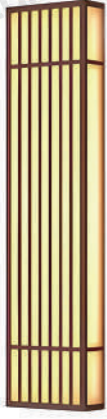

Product Name Rectangle led outdoor wall light

Style Modern

Specification 23.6"/31.5"/39.4"/47.2"

This rectangular LED outdoor wall light features a stainless steel body and a PC lampshade with vertical striped grilles.

It is available in four height specifications.

Equipped with a high CRI LED light source that emits 3000K warm white light, diffusing softly through the grille.

It has an IP65 waterproof and rustproof rating, ensuring long-term stable performance outdoors.

· Basic Product Information

Product Model

LI002407

Product Type

Outdoor Wall Sconces

Power Type

Hardwired

Product Color

Brown

· Product Details

Material

Stainless Steel

· Core Specifications

Width	9.8 inches
Depth	23.6 inches
Height	4.9 inches

Width	9.8 inches
Depth	31.5 inches
Height	4.9 inches

Width	9.8 inches
Depth	39.4 inches
Height	4.9 inches