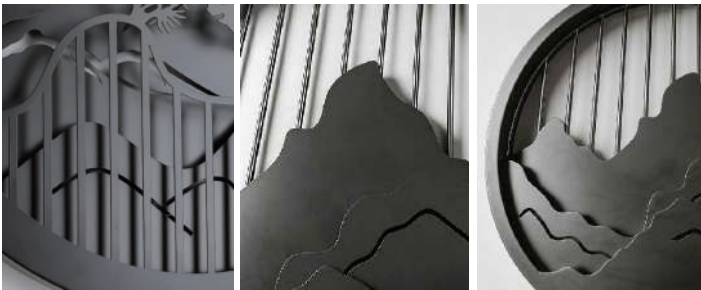

Product Model	LI002418-01B
Product Type	Outdoor Wall Sconces
Power Type	Hardwired
Product Color	Black

· Product Details

Material	Iron

· Core Specifications

Length	2.4 inches
Width	16.0 inches
Depth	16.0 inches