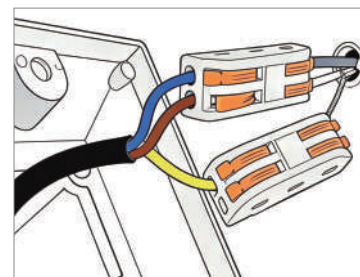

Voltage AC85-265V

Light Source Type LED

Light Source Included Yes

Color Temperature 3000K

Dimmable No

Hardwired

Blue: Neutral wire
Brown: Live wire
Yellow: Ground wire