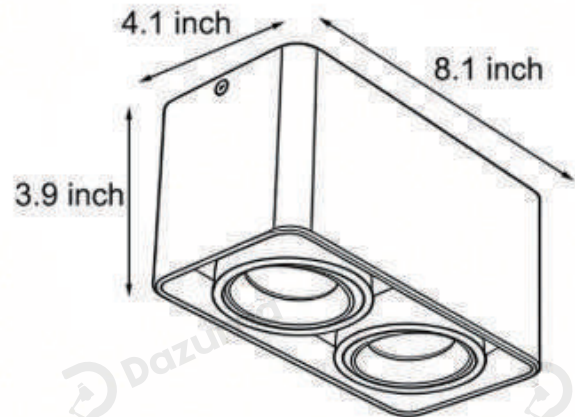

· Core Specifications

Width	4.1 inches
Depth	4.1 inches
Height	3.9 inches

· Basic Product Information

Product Model	LI002449
Product Type	Surface Mount Can Lights
Power Type	Hardwired
Product Color	white/black/black and white

· Product Details

Material	Acrylic
----------	---------

· Core Specifications

Width	4.1 inches
Depth	8.1 inches
Height	3.9 inches

Voltage	AC85-265V
Light Source Type	LED COB chip
Light Source Included	Yes
Color Temperature	3000- 6000K
Dimmable	Yes