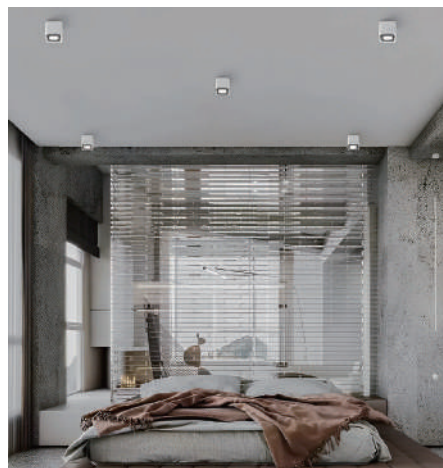

Product Name Surface mounted spot light

Style Modern

Specification 1-Light / 2-Light

This product features an iron frame and acrylic lampshade, available in three modern colors: white, black, and two-tone (black and white).

It comes in single-head and double-head configurations, with each lamp head supporting 360° horizontal rotation and 38° vertical swing.

The built-in LED light source supports four modes: warm white, neutral white, cool white, and three-level dimming.

· Core Specifications

Width	4.1 inches
Depth	4.1 inches
Height	3.9 inches

· Basic Product Information

Product Model	LI002449
Product Type	Surface Mount Can Lights
Power Type	Hardwired
Product Color	white/black/black and white