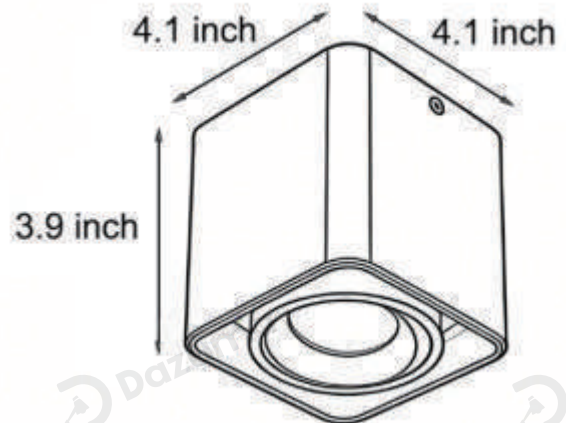

It comes in single-head and double-head configurations, with each lamp head supporting 360° horizontal rotation and 38° vertical swing.

The built-in LED light source supports four modes: warm white, neutral white, cool white, and three-level dimming.

· Core Specifications

Width	4.1 inches
Depth	4.1 inches
Height	3.9 inches

· Basic Product Information

Product Model	LI002449
Product Type	Surface Mount Can Lights
Power Type	Hardwired
Product Color	white/black/black and white

· Product Details

Material	Acrylic
----------	---------

· Core Specifications

Width	4.1 inches
Depth	8.1 inches
Height	3.9 inches

Voltage	AC85-265V
Light Source Type	LED COB chip
Light Source Included	Yes
Color Temperature	3000- 6000K
Dimmable	Yes