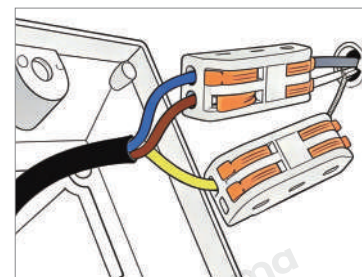

Hardwired

Blue: Neutral wire
 Brown: Live wire
 Yellow: Ground wire

· Core Performance Indicators

Installation Method	Recessed Mounted-Cut a hole in ceiling/board, insert the fixture, only light surface exposed.
Application Scenarios	Bedroom,Living Room
Certifications	CE, ROHS, WEEE, CEC, DLC, IES
Color Temperature Adjustment	3-Color Temperature (3000K/4500K/6000K),Neutral (4000K), Neutral (4500K),Warm White (3000K),White (6000K)
Product Accessories	Lamp body ×1, base plate ×1, screw pack ×2